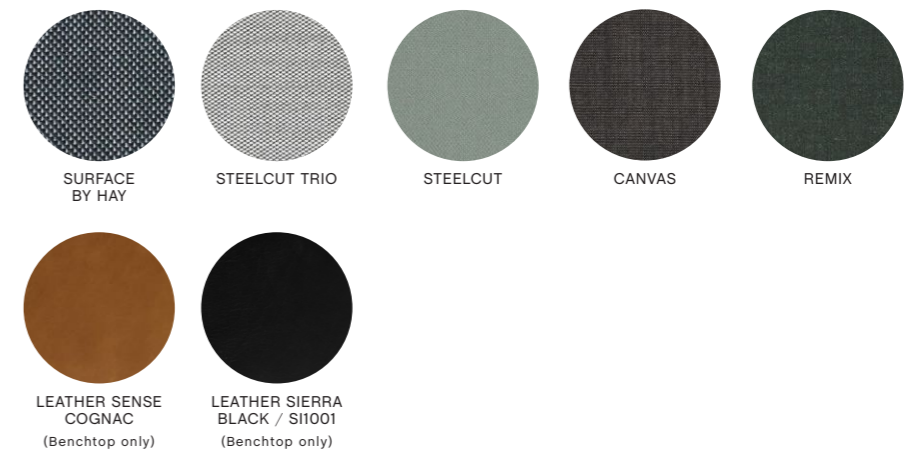

HIGH TABLE
L150 x W100 x H105 cm

HIGH TABLE
L200 x W75 x H105 cm

HIGH TABLE
L200 x W100 x H105 cm

COLOURS & MATERIALS

SHELVING SYSTEM & TABLE FRAME

Powder-coated aluminium & steel

TABLETOPS

Linoleum

Veneer

WOODEN PANELS AND DOORS

Veneer

TEXTILE PANELS, TABLE SCREENS AND BENCHTOP

All textile colours available from each of the selected collections

NEW ORDER TOOLS

New Order Support

New Order Configurator