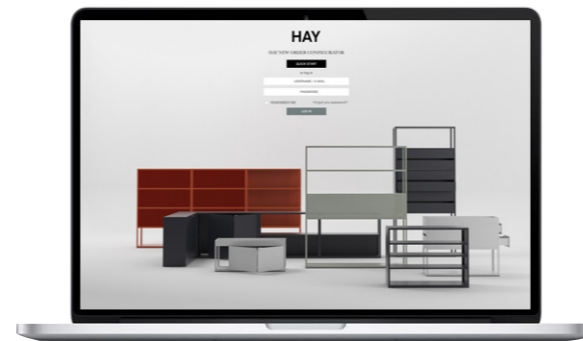

HIGH TABLE
L150 x W100 x H105 cm

HIGH TABLE
L200 x W75 x H105 cm

HIGH TABLE
L200 x W100 x H105 cm

COLOURS & MATERIALS

SHELVING SYSTEM & TABLE FRAME

Powder-coated aluminium & steel

TABLETOPS

Linoleum

Veneer

WOODEN PANELS AND DOORS

Veneer

TEXTILE PANELS, TABLE SCREENS AND BENCHTOP

All textile colours available from each of the selected collections

NEW ORDER TOOLS

New Order Support

New Order Configurator

Guide to Configurator

Downloads

Pricelist

HAY Contract Catalogue

COMMUNICATION PLATFORMS

hay.com

hayb2b.com

Image Bank