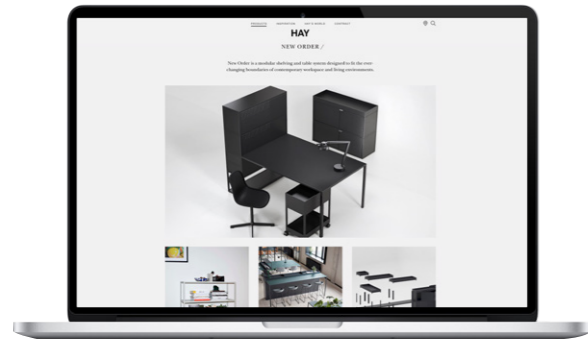

Veneer

WOODEN PANELS AND DOORS

Veneer

TEXTILE PANELS, TABLE SCREENS AND BENCHTOP

All textile colours available from each of the selected collections

NEW ORDER TOOLS

New Order Support

New Order Configurator

Guide to Configurator

Downloads

Pricelist

HAY Contract Catalogue

COMMUNICATION PLATFORMS

hay.com

hayb2b.com

Image Bank

Social Media
Instagram @haydesign
LinkedIn
Facebook

Please use below link to download packshots,
lifestyle photos and other sales material of product
IMAGE BANK

Please use below link for order
placement and further information
HAYB2B.COM