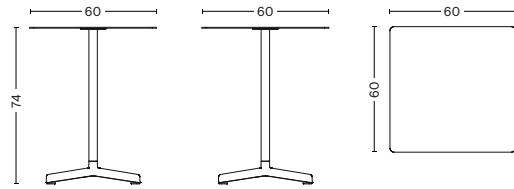

NEU TABLE

PRODUCT FACT SHEET

NEU TABLE

DESIGN BY HAY, 2016

The Neu Table is the latest addition to HAY's Neu Collection. The simple design features a small round or square table top attached to a tubular central pole and angled 4-star pedestal base. Crafted in outdoor powder coated steel and cast aluminium to offer greater durability and resilience, it has a versatile quality that makes it well-suited to both indoor and outdoor use. Its uncluttered lines give it a sleek, understated expression, making it a popular choice for public spaces such as cafés, offices, as well as private areas such as gardens and balconies.

DIMENSIONS

NEU TABLE ROUND
DIAMETER Ø70 CM | 27.56"
HEIGHT 74 CM | 29.13"

NEU TABLE SQUARE
LENGTH 60 CM | 23.62"
WIDTH 60 CM | 23.62"
HEIGHT 74 CM | 29.13"

NEU TABLE HIGH
DIAMETER Ø60 CM | 23.62"
HEIGHT 95 CM | 37.40"

NEU TABLE HIGH
DIAMETER Ø60 CM | 23.62"
HEIGHT 105 CM | 41.34"

MATERIALS

TABLETOP AND COLUMN

Electro galvanized steel with outdoor powder coating.

BASE

Cast aluminium with outdoor powder coating.

CONSTRUCTION