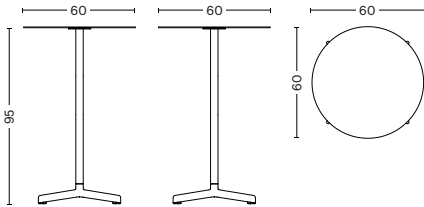

DIMENSIONS

NEU TABLE ROUND
DIAMETER Ø70 CM | 27.56"
HEIGHT 74 CM | 29.13"

NEU TABLE SQUARE
LENGTH 60 CM | 23.62"
WIDTH 60 CM | 23.62"
HEIGHT 74 CM | 29.13"

NEU TABLE HIGH
DIAMETER Ø60 CM | 23.62"
HEIGHT 95 CM | 37.40"

NEU TABLE HIGH
DIAMETER Ø60 CM | 23.62"
HEIGHT 105 CM | 41.34"

MATERIALS

TABLETOP AND COLUMN

Electro galvanized steel with outdoor powder coating.

BASE

Cast aluminium with outdoor powder coating.

CONSTRUCTION