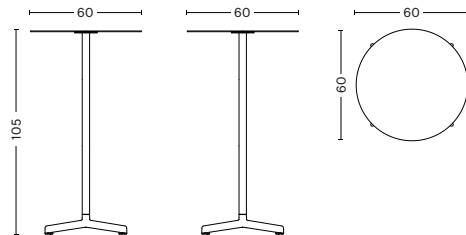

DIMENSIONS

NEU TABLE ROUND
DIAMETER Ø70 CM | 27.56"
HEIGHT 74 CM | 29.13"

NEU TABLE SQUARE
LENGTH 60 CM | 23.62"
WIDTH 60 CM | 23.62"
HEIGHT 74 CM | 29.13"

NEU TABLE HIGH
DIAMETER Ø60 CM | 23.62"
HEIGHT 95 CM | 37.40"

NEU TABLE HIGH
DIAMETER Ø60 CM | 23.62"
HEIGHT 105 CM | 41.34"

MATERIALS

TABLETOP AND COLUMN

Electro galvanized steel with outdoor powder coating.

BASE

Cast aluminium with outdoor powder coating.

CONSTRUCTION