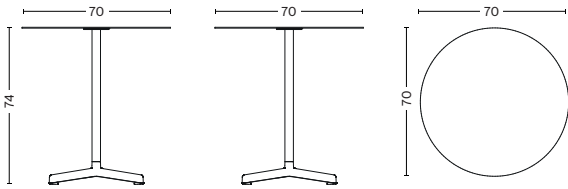

NEU TABLE

PRODUCT FACT SHEET

NEU TABLE

DESIGN BY HAY, 2016

The Neu Table is the latest addition to HAY's Neu Collection. The simple design features a small round or square table top attached to a tubular central pole and angled 4-star pedestal base. Crafted in outdoor powder coated steel and cast aluminium to offer greater durability and resilience, it has a versatile quality that makes it well-suited to both indoor and outdoor use. Its uncluttered lines give it a sleek, understated expression, making it a popular choice for public spaces such as cafés, offices, as well as private areas such as gardens and balconies.

DIMENSIONS

NEU TABLE ROUND
DIAMETER Ø70 CM | 27.56"
HEIGHT 74 CM | 29.13"

NEU TABLE SQUARE
LENGTH 60 CM | 23.62"
WIDTH 60 CM | 23.62"
HEIGHT 74 CM | 29.13"

NEU TABLE HIGH
DIAMETER Ø60 CM | 23.62"
HEIGHT 95 CM | 37.40"

NEU TABLE HIGH
DIAMETER Ø60 CM | 23.62"
HEIGHT 105 CM | 41.34"

MATERIALS

TABLETOP AND COLUMN

Electro galvanized steel with outdoor powder coating.

BASE

Cast aluminium with outdoor powder coating.

CONSTRUCTION