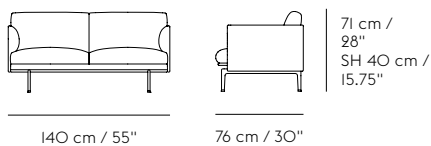

Studio Sofa