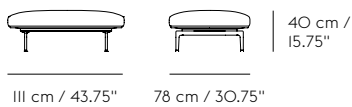

3-Seater

Width: 220 cm / 86.5"
Height: 71 cm / 28"
Depth: 84 cm / 33"
Seat height: 40 cm / 15.75"
Seat depth: 63 cm / 24.75"
Seat width: 200 cm / 78.75"
Armrest Height: 60 cm / 23.6"

2-Seater

Width: 170 cm / 67"
Height: 71 cm / 28"
Depth: 84 cm / 33"
Seat height: 40 cm / 15.75"
Seat depth: 63 cm / 24.75"
Seat width: 150 cm / 59"
Armrest Height: 60 cm / 23.6"

Chair

Width: 88 cm / 34.75"
Height: 71 cm / 28"
Depth: 84 cm / 33"
Seat height: 40 cm / 15.75"
Seat depth: 63 cm / 24.75"
Seat width: 70 cm / 27.5"
Armrest Height: 60 cm / 23.6"

Pouf

Width: 111 cm / 43.75"
Height: 40 cm / 15.75"
Depth: 78 cm / 30.75"

SIZE OVERVIEW

3 1/2-Seater

Corner Sofa

3-Seater

2-Seater

Chaise Longue

Chair

Pouf

Dimensions

Width:	255 cm / 100.4"
Height:	71 cm / 28"
Depth:	84 cm / 33"
Seat height:	40 cm / 15.75"
Seat depth:	62 cm / 24.5"
Seat width:	235 cm / 95.5"
Armrest Height:	60 cm / 23.6"

3,5-seater Sofa

W 225 cm / 100.4"