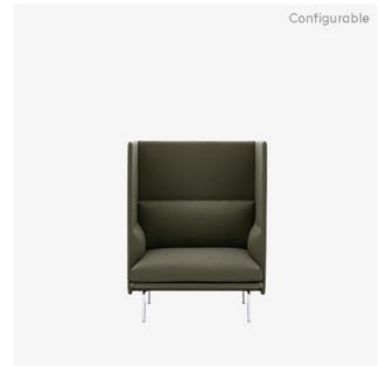

Outline Highback Sofa

— 1-Seater

Materials

Wood and steel construction. Cold foam granulate with upholstery in textile or leather. Powder coated or polished aluminum legs.

Certificates

Strength & Stability: EN 16139 - L2, EN 1022, BIFMA X5.4.

Eco Labels & Safety: Declare Red list approved*, VOC CDPH 01350* and BIFMA X7.1*, Crib 5 upon request.

*Valid for a large selection of Kvadrat upholstery and Refine leather. VOC BIFMA X7.1 is not valid for leather.

Options

Power Outlet. Panel. Available with seat height 45 cm / 17.1".

Color Options & Codes

Upholstery: Textile, leather. Visit our digital Product Configurator.

Legs: Black (RAL 9005), Polished Aluminum.

Dimensions

Width:	88 cm / 34.7"
Height:	115 cm / 45.3"
Depth:	76 cm / 29.9"
Seat height:	40 cm / 15.7"
Seat depth:	54 cm / 21.3"
Seat width:	68 cm / 26.8"
Armrest height:	60 cm / 23.6"

H 115 cm / 45.3"
SH 40 cm / 15.7"