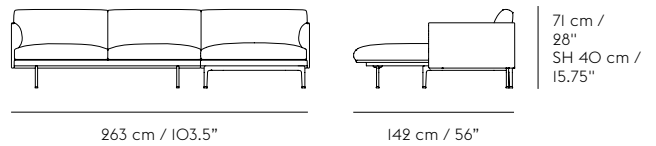

3-Seater

Width: 220 cm / 86.5"
Height: 71 cm / 28"
Depth: 84 cm / 33"
Seat height: 40 cm / 15.75"
Seat depth: 63 cm / 24.75"
Seat width: 200 cm / 78.75"
Armrest Height: 60 cm / 23.6"

2-Seater

Width: 170 cm / 67"
Height: 71 cm / 28"
Depth: 84 cm / 33"
Seat height: 40 cm / 15.75"
Seat depth: 63 cm / 24.75"
Seat width: 150 cm / 59"
Armrest Height: 60 cm / 23.6"

Chair

Width: 88 cm / 34.75"
Height: 71 cm / 28"
Depth: 84 cm / 33"
Seat height: 40 cm / 15.75"
Seat depth: 63 cm / 24.75"
Seat width: 70 cm / 27.5"
Armrest Height: 60 cm / 23.6"

Pouf

Width: 111 cm / 43.75"
Height: 40 cm / 15.75"
Depth: 78 cm / 30.75"

SIZE OVERVIEW

3 1/2-Seater

Corner Sofa

3-Seater

2-Seater

Chaise Longue

Chair

Pouf

Dimensions

Width:	255 cm / 100.4"
Height:	71 cm / 28"
Depth:	84 cm / 33"
Seat height:	40 cm / 15.75"
Seat depth:	62 cm / 24.5"
Seat width:	235 cm / 95.5"
Armrest Height:	60 cm / 23.6"

3,5-seater Sofa

W 225 cm / 100.4"