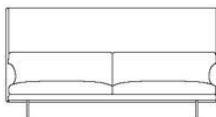

Highback 3-seater
W 220 cm / 86.75"