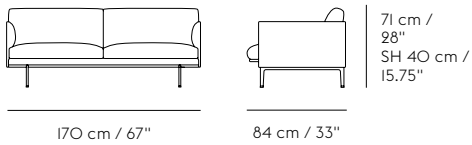

3-Seater

Width: 220 cm / 86.5"
Height: 71 cm / 28"
Depth: 84 cm / 33"
Seat height: 40 cm / 15.75"
Seat depth: 63 cm / 24.75"
Seat width: 200 cm / 78.75"
Armrest Height: 60 cm / 23.6"

2-Seater

Width: 170 cm / 67"
Height: 71 cm / 28"
Depth: 84 cm / 33"
Seat height: 40 cm / 15.75"
Seat depth: 63 cm / 24.75"
Seat width: 150 cm / 59"
Armrest Height: 60 cm / 23.6"

Chair

Width: 88 cm / 34.75"
Height: 71 cm / 28"
Depth: 84 cm / 33"
Seat height: 40 cm / 15.75"
Seat depth: 63 cm / 24.75"
Seat width: 70 cm / 27.5"
Armrest Height: 60 cm / 23.6"

Pouf

Width: 111 cm / 43.75"
Height: 40 cm / 15.75"
Depth: 78 cm / 30.75"

SIZE OVERVIEW

3 1/2-Seater

Corner Sofa

3-Seater

2-Seater

Chaise Longue

Chair

Pouf

Dimensions

Width:	255 cm / 100.4"
Height:	71 cm / 28"
Depth:	84 cm / 33"
Seat height:	40 cm / 15.75"
Seat depth:	62 cm / 24.5"
Seat width:	235 cm / 95.5"
Armrest Height:	60 cm / 23.6"

3,5-seater Sofa

W 225 cm / 100.4"