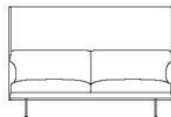

Highback 2-seater
W 170 cm / 67"