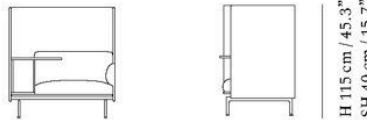

Highback Work
W 111 cm / 43.7"   D 78 cm / 30.7"

H 115 cm / 45.3"
SH 40 cm / 15.7"