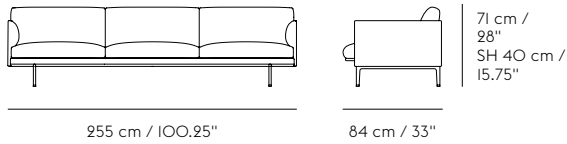

3-Seater

Width: 220 cm / 86.5"
Height: 71 cm / 28"
Depth: 84 cm / 33"
Seat height: 40 cm / 15.75"
Seat depth: 63 cm / 24.75"
Seat width: 200 cm / 78.75"
Armrest Height: 60 cm / 23.6"

2-Seater

Width: 170 cm / 67"
Height: 71 cm / 28"
Depth: 84 cm / 33"
Seat height: 40 cm / 15.75"
Seat depth: 63 cm / 24.75"
Seat width: 150 cm / 59"
Armrest Height: 60 cm / 23.6"

Chair

Width: 88 cm / 34.75"
Height: 71 cm / 28"
Depth: 84 cm / 33"
Seat height: 40 cm / 15.75"
Seat depth: 63 cm / 24.75"
Seat width: 70 cm / 27.5"
Armrest Height: 60 cm / 23.6"

Pouf

Width: 111 cm / 43.75"
Height: 40 cm / 15.75"
Depth: 78 cm / 30.75"

SIZE OVERVIEW

3 1/2-Seater

Corner Sofa

3-Seater

2-Seater

Chaise Longue

Chair

Pouf

Dimensions

Width:	255 cm / 100.4"
Height:	71 cm / 28"
Depth:	84 cm / 33"
Seat height:	40 cm / 15.75"
Seat depth:	62 cm / 24.5"
Seat width:	235 cm / 95.5"
Armrest Height:	60 cm / 23.6"

3,5-seater Sofa

W 225 cm / 100.4"