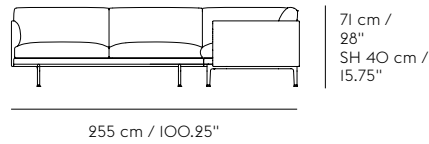

3-Seater

Width: 220 cm / 86.5"
Height: 71 cm / 28"
Depth: 84 cm / 33"
Seat height: 40 cm / 15.75"
Seat depth: 63 cm / 24.75"
Seat width: 200 cm / 78.75"
Armrest Height: 60 cm / 23.6"

2-Seater

Width: 170 cm / 67"
Height: 71 cm / 28"
Depth: 84 cm / 33"
Seat height: 40 cm / 15.75"
Seat depth: 63 cm / 24.75"
Seat width: 150 cm / 59"
Armrest Height: 60 cm / 23.6"

Chair

Width: 88 cm / 34.75"
Height: 71 cm / 28"
Depth: 84 cm / 33"
Seat height: 40 cm / 15.75"
Seat depth: 63 cm / 24.75"
Seat width: 70 cm / 27.5"
Armrest Height: 60 cm / 23.6"

Pouf

Width: 111 cm / 43.75"
Height: 40 cm / 15.75"
Depth: 78 cm / 30.75"

SIZE OVERVIEW

3 1/2-Seater

Corner Sofa

3-Seater

2-Seater

Chaise Longue

Chair

Pouf

Dimensions

Width:	255 cm / 100.4"
Height:	71 cm / 28"
Depth:	84 cm / 33"
Seat height:	40 cm / 15.75"
Seat depth:	62 cm / 24.5"
Seat width:	235 cm / 95.5"
Armrest Height:	60 cm / 23.6"

3,5-seater Sofa

W 225 cm / 100.4"