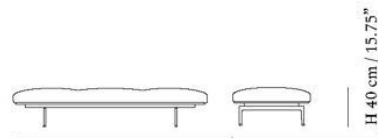

Refine Leather Cognac/Black

Dimensions

Width:	200 cm / 78.8"
Height:	40 cm / 15.75"
Depth:	82 cm / 32.3"

Pouf

W 111 cm / 43.75"

D 78 cm / 30.75"

Daybed

W 200 cm / 78.8"