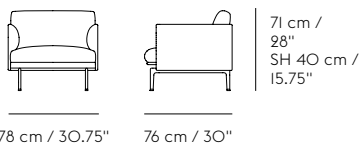

Studio Chair