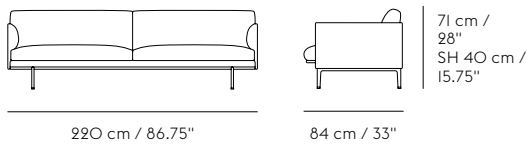

3-Seater

Width: 220 cm / 86.5"
Height: 71 cm / 28"
Depth: 84 cm / 33"
Seat height: 40 cm / 15.75"
Seat depth: 63 cm / 24.75"
Seat width: 200 cm / 78.75"
Armrest Height: 60 cm / 23.6"

2-Seater

Width: 170 cm / 67"
Height: 71 cm / 28"
Depth: 84 cm / 33"
Seat height: 40 cm / 15.75"
Seat depth: 63 cm / 24.75"
Seat width: 150 cm / 59"
Armrest Height: 60 cm / 23.6"

Chair

Width: 88 cm / 34.75"
Height: 71 cm / 28"
Depth: 84 cm / 33"
Seat height: 40 cm / 15.75"
Seat depth: 63 cm / 24.75"
Seat width: 70 cm / 27.5"
Armrest Height: 60 cm / 23.6"

Pouf

Width: 111 cm / 43.75"
Height: 40 cm / 15.75"
Depth: 78 cm / 30.75"

SIZE OVERVIEW

3 1/2-Seater

Corner Sofa

3-Seater

2-Seater

Chaise Longue

Chair

Pouf

Dimensions

Width:	255 cm / 100.4"
Height:	71 cm / 28"
Depth:	84 cm / 33"
Seat height:	40 cm / 15.75"
Seat depth:	62 cm / 24.5"
Seat width:	235 cm / 95.5"
Armrest Height:	60 cm / 23.6"

3,5-seater Sofa

W 225 cm / 100.4"