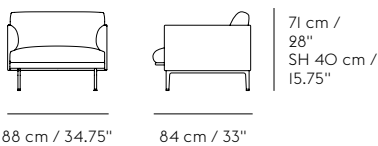

3-Seater

Width: 220 cm / 86.5"
Height: 71 cm / 28"
Depth: 84 cm / 33"
Seat height: 40 cm / 15.75"
Seat depth: 63 cm / 24.75"
Seat width: 200 cm / 78.75"
Armrest Height: 60 cm / 23.6"

2-Seater

Width: 170 cm / 67"
Height: 71 cm / 28"
Depth: 84 cm / 33"
Seat height: 40 cm / 15.75"
Seat depth: 63 cm / 24.75"
Seat width: 150 cm / 59"
Armrest Height: 60 cm / 23.6"

Chair

Width: 88 cm / 34.75"
Height: 71 cm / 28"
Depth: 84 cm / 33"
Seat height: 40 cm / 15.75"
Seat depth: 63 cm / 24.75"
Seat width: 70 cm / 27.5"
Armrest Height: 60 cm / 23.6"

Pouf

Width: 111 cm / 43.75"
Height: 40 cm / 15.75"
Depth: 78 cm / 30.75"

SIZE OVERVIEW

3 1/2-Seater

Corner Sofa

3-Seater

2-Seater

Chaise Longue

Chair

Pouf

Dimensions

Width:	255 cm / 100.4"
Height:	71 cm / 28"
Depth:	84 cm / 33"
Seat height:	40 cm / 15.75"
Seat depth:	62 cm / 24.5"
Seat width:	235 cm / 95.5"
Armrest Height:	60 cm / 23.6"

3,5-seater Sofa

W 225 cm / 100.4"