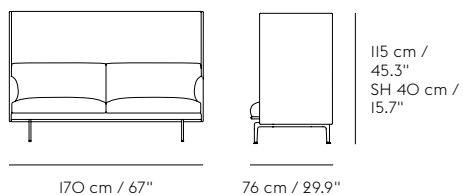

Highback 2-Seater