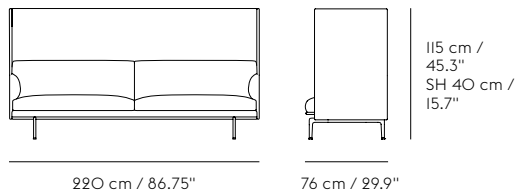

Highback 3-Seater