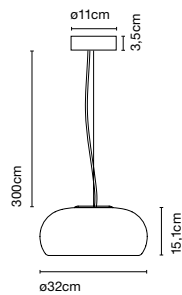

Vetra

Joan Gaspar

marset

Vetra 43

Vetra 32

Vetra 20

Much of the light is directed downward, and the rest is filtered toward the inside of the shade, subtly illuminating it.

Vetra 43

Black electrical cord

Matte-finish blown glass shade with lacquered aluminium dissipater. 3 positions sensor dimmer.

- White
- Amber

- [Download](#) Assembly instructions
- [Download](#) 2D
- [Download](#) 3D
- [Download](#) Photometric data
- [Download](#) Energy label

Range