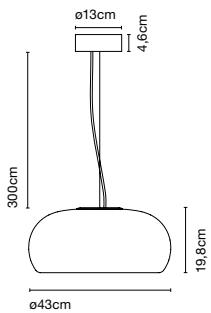

Vetra

Joan Gaspar

marset

Vetra 43

Vetra 32

Vetra 20

Much of the light is directed downward, and the rest is filtered toward the inside of the shade, subtly illuminating it.

Vetra 43

Range