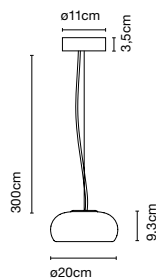

Vetra

Joan Gaspar

marset

Vetra 43

Vetra 32

Vetra 20

Much of the light is directed downward, and the rest is filtered toward the inside of the shade, subtly illuminating it.

Vetra 43

Black electrical cord

Matte-finish blown glass shade with lacquered aluminium dissipater. 3 positions sensor dimmer.

- White
- Amber

- [Download](#) Assembly instructions
- [Download](#) 2D
- [Download](#) 3D
- [Download](#) Photometric data
- [Download](#) Energy label

Range