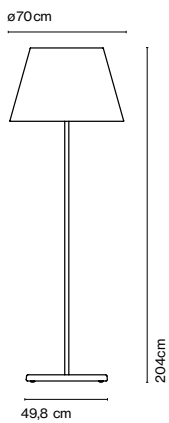

TXL

Joan Gaspar

marset

TXL 2019 205

TXL 2019 170

TXL 2019 205

☞ 2x E27 LED Standard 8W

TXL 2019 170

☞ 3x E14 LED 5W

Black electrical cord

Concrete base and stainless steel stem. Shade made of textile with the inner part always in white. Diffuser in white acid etched glass.

Base

● Concrete

Structure

● Black (RAL 9005)