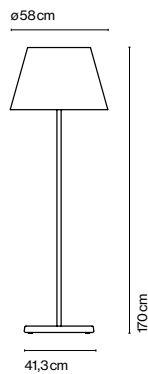

TXL

Joan Gaspar

marset

TXL 2019 205

TXL 2019 170

TXL 2019 205

☞ 2x E27 LED Standard 8W

TXL 2019 170

☞ 3x E14 LED 5W

Black electrical cord

Concrete base and stainless steel stem. Shade made of textile with the inner part always in white. Diffuser in white acid etched glass.

Base

● Concrete

Structure

● Black (RAL 9005)