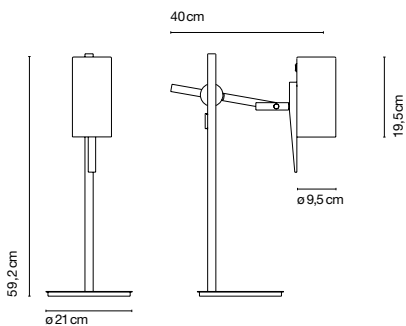

Scantling

Mathias Hahn

marset

Scantling S

Scantling S

- ☞ E27 LED Reflector 8W
- ☞ E27 PAR20 50W

Lacquered iron stem and base. Solid oak arm supports a lacquered aluminium shade. The switch is built into the diffuser.

Black fabric electrical cord

Structure

- White-Oak
- Black-Oak

Shade

- White (Ral 9010)
- Black (Ral 9005)

- [Download](#) Assembly Instructions
- [Download](#) 2D
- [Download](#) 3D
- [Download](#) Energy label