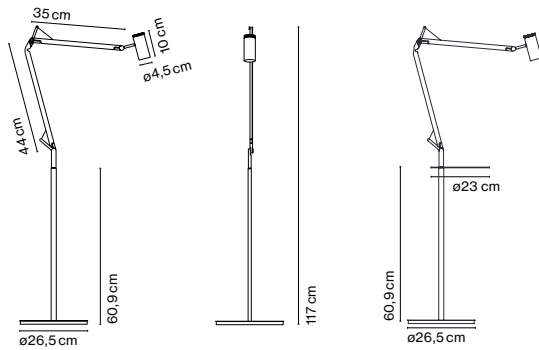

Polo

Joan Gaspar

marset

Polo Floor

Table Accessory

Polo Floor
LED 7W 350mA 3000K
520lm (included)

Black electrical cord

Body and diffuser in lacquered aluminium. A switch is incorporated into the diffuser. Painted metal base and stem of aluminium.

- Black (RaI 9005)
- White (RaI 9001)

- [Download](#) Assembly Instructions
- [Download](#) Photometric Data
- [Download](#) 2D
- [Download](#) 3D
- [Download](#) Energy label

Range

Watch the video
info@marset.com
www.marset.com

The fluidity of its movements and its total stability make this flexible fitting a light source which can be moved anywhere without taking up too much valuable space.