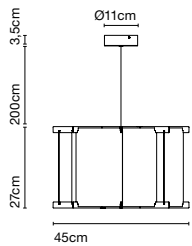

## Manuel Valls

marset

**MVV 45**

**MVV 45**

E27 LED STANDARD 8W 2700K 742lm

● Cerezo

Black electrical cord

**Steel and glossy black polycarbonate structure housing 8 sheets of PET with cherry wood on the outside and a white interior. Transparent methacrylate diffuser at the top.**