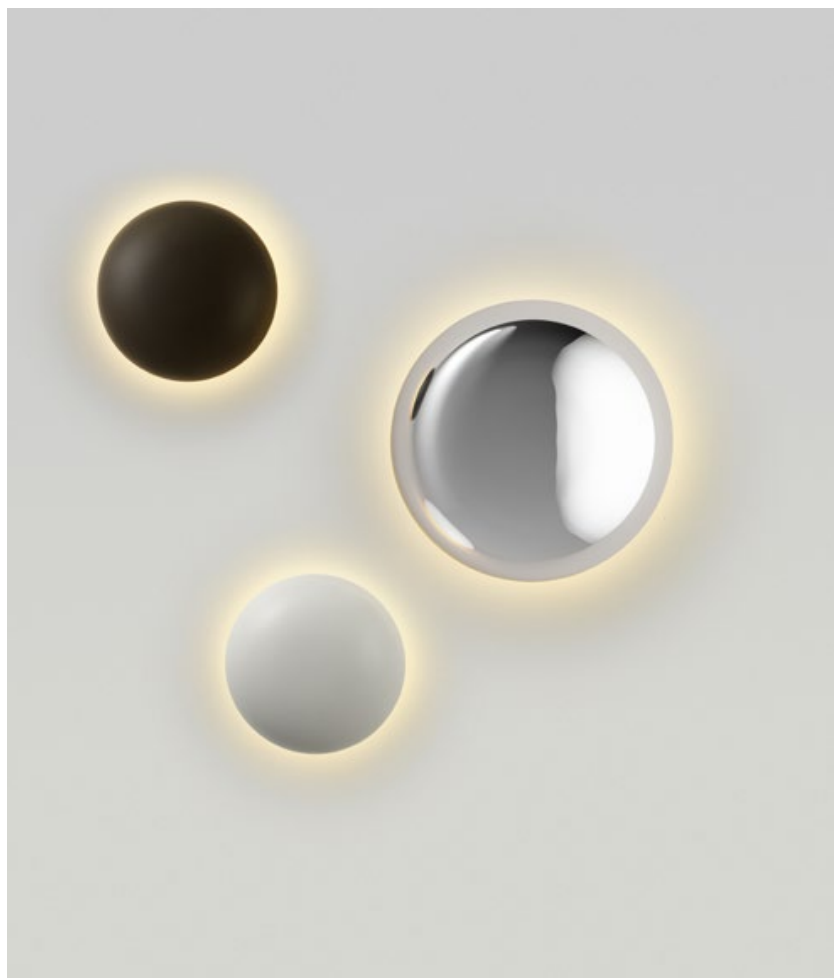

Babila

Marco Zanuso Jr

marset

Babila 18

Babila 28

Babila 18/ 28

LED COB 8W 230V 2700K CRI90
Light source - 544lm
(included)

Diffuser in polished stainless steel AISI 316L, with white finish interior.

- Polished stainless steel
- White (RAL 9010)
- Brown (RAL 8019)

- [Download](#) Assembly instructions
- [Download](#) Energy label
- [Download](#) 2D
- [Download](#) 3D
- [Download](#) Photometric data

info@marset.com
www.marset.com

Babila demonstrates that, when it comes to a design, the material can be as important as the shape. This new outdoor wall sconce is of polished stainless steel, a circular object that produces a panoramic effect, reflecting its surroundings.