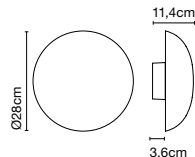

Babila

Marco Zanuso Jr

marset

Babila 18

Babila 28

Babila 18/ 28

LED COB 8W 230V 2700K CRI90
Light source - 544lm
(included)

Diffuser in polished stainless steel AISI 316L, with white finish interior.

- Polished stainless steel
- White (RAL 9010)
- Brown (RAL 8019)

- [Download](#) Assembly instructions
- [Download](#) Energy label
- [Download](#) 2D
- [Download](#) 3D
- [Download](#) Photometric data