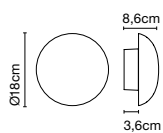

Babila

Marco Zanuso Jr

marset

Babila 18

Babila 28

Babila 18/ 28

LED COB 8W 230V 2700K CRI90
Light source - 544lm
(included)

Diffuser in polished stainless steel AISI 316L, with white finish interior.