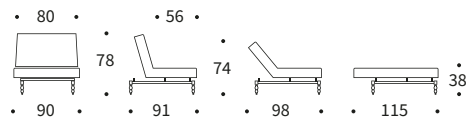

Oldschool

Design by Per Weiss 2009

Bed size 115 x 210 cm | Chair size 115 x 90 cm | Metal frame with Pocket Spring comfort | Legs in dark wood & brass | Shown in 461 Leather Look Brown Vintage |

461

Oldschool

Design by Per Weiss 2009

Bed size 115 x 210 cm | Chair size 115 x 90 cm | Metal frame with Pocket Spring comfort, see pages 158-160 | Legs in dark wood & brass | Shown in 461 Leather Look Brown Vintage | Shown fabric: 2-4 weeks delivery time | Other fabric options with 13-15 weeks delivery time, see page 163 | Scan the QR code and see further features at our website