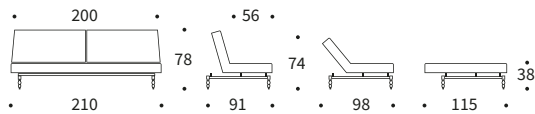

Oldschool

Design by Per Weiss 2009

Bed size 115 x 210 cm | Chair size 115 x 90 cm | Metal frame with Pocket Spring comfort | Legs in dark wood & brass | Shown in 461 Leather Look Brown Vintage |

461

Oldschool

Design by Per Weiss 2009

Bed size 115 x 210 cm | Chair size 115 x 90 cm | Metal frame with Pocket Spring comfort, see pages 158-160 | Legs in dark wood & brass | Shown in 461 Leather Look Brown Vintage | Shown fabric: 2-4 weeks delivery time | Other fabric options with 13-15 weeks delivery time, see page 163 | Scan the QR code and see further features at our website