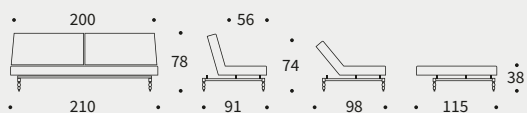

Oldschool

Design by Per Weiss 2009

Bed size 115 x 210 cm | Chair size 115 x 90 cm | Metal frame with Pocket Spring comfort | Legs in dark wood & brass | Shown in 461 Leather Look Brown Vintage |

461

Oldschool

Design by Per Weiss 2009

Bed size 115 x 210 cm | Chair size 115 x 90 cm | Metal frame with Pocket Spring comfort, see pages 158-160 | Legs in dark wood & brass | Shown in 461 Leather Look Brown Vintage | Shown fabric: 2-4 weeks delivery time | Other fabric options with 13-15 weeks delivery time, see page 163 | Scan the QR code and see further features at our website