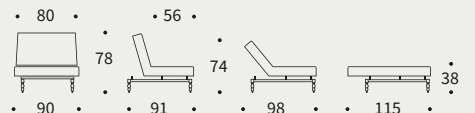

Oldschool

Design by Per Weiss 2009

Bed size 115 x 210 cm | Chair size 115 x 90 cm | Metal frame with Pocket Spring comfort | Legs in dark wood & brass | Shown in 461 Leather Look Brown Vintage |

461

Oldschool

Design by Per Weiss 2009

Bed size 115 x 210 cm | Chair size 115 x 90 cm | Metal frame with Pocket Spring comfort, see pages 158-160 | Legs in dark wood & brass | Shown in 461 Leather Look Brown Vintage | Shown fabric: 2-4 weeks delivery time | Other fabric options with 13-15 weeks delivery time, see page 163 | Scan the QR code and see further features at our website