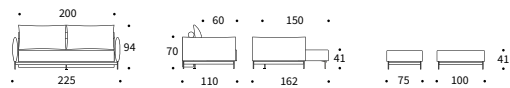

Frode

Design by Per Weiss 2018

Bed size 140 x 200 cm | Metal frame with Pocket Spring Dual comfort | Stem legs in lacquered oak | Bedding box | Optional headrest | Shown in 565 Twist Granite |

565

573

Frode with arms

Design by Per Weiss 2018

Bed size 140 x 200 cm | Metal frame with Pocket Spring Dual comfort | Stem legs in lacquered oak | Bedding box | Optional headrest | Shown in 573 Vivus Dusty Blue |

565

573

Frode & Frode with arms

Design by Per Weiss 2018

Bed size 140 x 200 cm | Metal frame with Pocket Spring Dual comfort | Stem legs in lacquered oak | Optional arms | Optional headrest | Bedding box |

565

573

Malloy

Design by Per Weiss 2020

Bed size 150 x 200 cm | Ottoman size 75 x 100 cm | Metal frame with Pocket Spring
Dual comfort | Legs in matt black steel | Bedding box | Shown in 579 Kenya Gravel |

533 579

Soft elegance

“Malloy is a comfortable lounge sofa designed for the living room. Enjoy the combination of the soft deep seat and the comfortable high cushions, or lie down and lean into the soft cushion arm.”