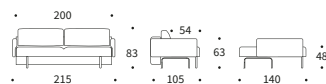

Frode

Design by Per Weiss 2018

Bed size 140 x 200 cm | Metal frame with Pocket Spring Dual comfort | Stem legs in lacquered oak | Bedding box | Optional headrest | Shown in 565 Twist Granite |

565

573

Frode with arms

Design by Per Weiss 2018

Bed size 140 x 200 cm | Metal frame with Pocket Spring Dual comfort | Stem legs in lacquered oak | Bedding box | Optional headrest | Shown in 573 Vivus Dusty Blue |

565

573

Frode & Frode with arms

Design by Per Weiss 2018

Bed size 140 x 200 cm | Metal frame with Pocket Spring Dual comfort | Stem legs in lacquered oak | Optional arms | Optional headrest | Bedding box |

565

573

Malloy

Design by Per Weiss 2020

Bed size 150 x 200 cm | Ottoman size 75 x 100 cm | Metal frame with Pocket Spring
Dual comfort | Legs in matt black steel | Bedding box | Shown in 579 Kenya Gravel |

533 579

Soft elegance

“Malloy is a comfortable lounge sofa designed for the living room. Enjoy the combination of the soft deep seat and the comfortable high cushions, or lie down and lean into the soft cushion arm.”