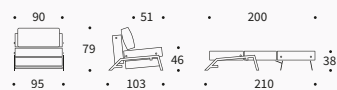

Cubed 02 Wood

Design by Per Weiss, Oliver & Lukas WeissKrogh 2009, 2015

Bed sizes: 90 x 200 cm, 140 x 200 cm & 160 x 200 cm | No-zag Spring with high resilient foam comfort | Legs in lacquered oak | Shown in 140 cm in 565 Twist Granite |

528

565

612

Cubed 02 Alu

Design by Per Weiss, Oliver & Lukas WeissKrogh 2009, 2019

Bed sizes: 90 x 200 cm, 140 x 200 cm & 160 x 200 cm | No-zag Spring with high resilient foam comfort | Legs in aluminium | Optional headrest | Shown in 140 cm in 612

Cubed 02 Chrome
 Design by Per Weiss 2009

Bed sizes: 90 x 200 cm, 140 x 200 cm & 160 x 200 cm | No-zag Spring with high resilient foam comfort | Legs in chromed steel | Optional headrest | Shown in 140 cm in 528

Cubed 02 with arms

Design by Per Weiss 2009, 2015

Bed sizes: 90 x 200 cm, 140 x 200 cm & 160 x 200 cm | No-zag Spring with high resilient foam comfort | Legs in matt black steel | Optional headrest | Shown in 160 cm