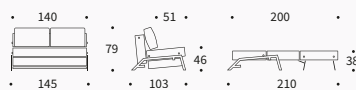

Cubed 02 Wood

Design by Per Weiss, Oliver & Lukas WeissKrogh 2009, 2015

Bed sizes: 90 x 200 cm, 140 x 200 cm & 160 x 200 cm | No-zag Spring with high resilient foam comfort | Legs in lacquered oak | Shown in 140 cm in 565 Twist Granite |

528

565

612

Cubed 02 Alu

Design by Per Weiss, Oliver & Lukas WeissKrogh 2009, 2019

Bed sizes: 90 x 200 cm, 140 x 200 cm & 160 x 200 cm | No-zag Spring with high resilient foam comfort | Legs in aluminium | Optional headrest | Shown in 140 cm in 612

Cubed 02 Chrome
 Design by Per Weiss 2009

Bed sizes: 90 x 200 cm, 140 x 200 cm & 160 x 200 cm | No-zag Spring with high resilient foam comfort | Legs in chromed steel | Optional headrest | Shown in 140 cm in 528

Cubed 02 with arms

Design by Per Weiss 2009, 2015

Bed sizes: 90 x 200 cm, 140 x 200 cm & 160 x 200 cm | No-zag Spring with high resilient foam comfort | Legs in matt black steel | Optional headrest | Shown in 160 cm