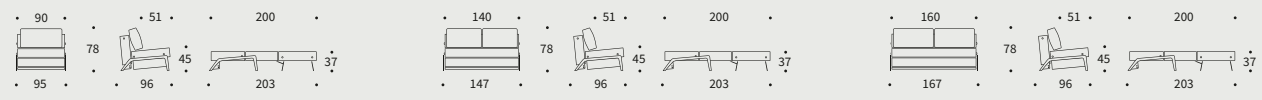

Cubed 02 Wood

Design by Per Weiss, Oliver & Lukas WeissKrogh 2009, 2015

Bed sizes: 90 x 200 cm, 140 x 200 cm & 160 x 200 cm | No-zag Spring with high resilient foam comfort | Legs in lacquered oak | Shown in 140 cm in 565 Twist Granite |

528

565

612

Cubed 02 Alu

Design by Per Weiss, Oliver & Lukas WeissKrogh 2009, 2019

Bed sizes: 90 x 200 cm, 140 x 200 cm & 160 x 200 cm | No-zag Spring with high resilient foam comfort | Legs in aluminium | Optional headrest | Shown in 140 cm in 612

Cubed 02 Chrome
 Design by Per Weiss 2009

Bed sizes: 90 x 200 cm, 140 x 200 cm & 160 x 200 cm | No-zag Spring with high resilient foam comfort | Legs in chromed steel | Optional headrest | Shown in 140 cm in 528

Cubed 02 with arms

Design by Per Weiss 2009, 2015

Bed sizes: 90 x 200 cm, 140 x 200 cm & 160 x 200 cm | No-zag Spring with high resilient foam comfort | Legs in matt black steel | Optional headrest | Shown in 160 cm