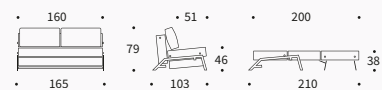

Cubed 02 Wood

Design by Per Weiss, Oliver & Lukas WeissKrogh 2009, 2015

Bed sizes: 90 x 200 cm, 140 x 200 cm & 160 x 200 cm | No-zag Spring with high resilient foam comfort | Legs in lacquered oak | Shown in 140 cm in 565 Twist Granite |

528

565

612

Cubed 02 Alu

Design by Per Weiss, Oliver & Lukas WeissKrogh 2009, 2019

Bed sizes: 90 x 200 cm, 140 x 200 cm & 160 x 200 cm | No-zag Spring with high resilient foam comfort | Legs in aluminium | Optional headrest | Shown in 140 cm in 612

Cubed 02 Chrome
 Design by Per Weiss 2009

Bed sizes: 90 x 200 cm, 140 x 200 cm & 160 x 200 cm | No-zag Spring with high resilient foam comfort | Legs in chromed steel | Optional headrest | Shown in 140 cm in 528

Cubed 02 with arms

Design by Per Weiss 2009, 2015

Bed sizes: 90 x 200 cm, 140 x 200 cm & 160 x 200 cm | No-zag Spring with high resilient foam comfort | Legs in matt black steel | Optional headrest | Shown in 160 cm