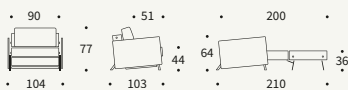

Cubed 02 Wood

Design by Per Weiss, Oliver & Lukas WeissKrogh 2009, 2015

Bed sizes: 90 x 200 cm, 140 x 200 cm & 160 x 200 cm | No-zag Spring with high resilient foam comfort | Legs in lacquered oak | Shown in 140 cm in 565 Twist Granite |

528

565

612

Cubed 02 Alu

Design by Per Weiss, Oliver & Lukas WeissKrogh 2009, 2019

Bed sizes: 90 x 200 cm, 140 x 200 cm & 160 x 200 cm | No-zag Spring with high resilient foam comfort | Legs in aluminium | Optional headrest | Shown in 140 cm in 612

Cubed 02 Chrome
 Design by Per Weiss 2009

Bed sizes: 90 x 200 cm, 140 x 200 cm & 160 x 200 cm | No-zag Spring with high resilient foam comfort | Legs in chromed steel | Optional headrest | Shown in 140 cm in 528

Cubed 02 with arms

Design by Per Weiss 2009, 2015

Bed sizes: 90 x 200 cm, 140 x 200 cm & 160 x 200 cm | No-zag Spring with high resilient foam comfort | Legs in matt black steel | Optional headrest | Shown in 160 cm