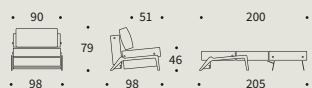

Cubed 02 Wood

Design by Per Weiss, Oliver & Lukas WeissKrogh 2009, 2015

Bed sizes: 90 x 200 cm, 140 x 200 cm & 160 x 200 cm | No-zag Spring with high resilient foam comfort | Legs in lacquered oak | Shown in 140 cm in 565 Twist Granite |

528

565

612

Cubed 02 Alu

Design by Per Weiss, Oliver & Lukas WeissKrogh 2009, 2019

Bed sizes: 90 x 200 cm, 140 x 200 cm & 160 x 200 cm | No-zag Spring with high resilient foam comfort | Legs in aluminium | Optional headrest | Shown in 140 cm in 612

Cubed 02 Chrome
 Design by Per Weiss 2009

Bed sizes: 90 x 200 cm, 140 x 200 cm & 160 x 200 cm | No-zag Spring with high resilient foam comfort | Legs in chromed steel | Optional headrest | Shown in 140 cm in 528

Cubed 02 with arms

Design by Per Weiss 2009, 2015

Bed sizes: 90 x 200 cm, 140 x 200 cm & 160 x 200 cm | No-zag Spring with high resilient foam comfort | Legs in matt black steel | Optional headrest | Shown in 160 cm