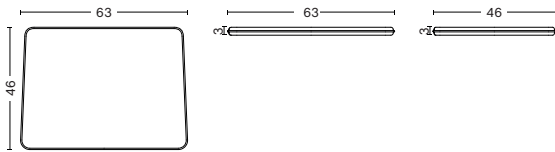

DIMENSIONS

WIDTH / 63 CM / 24.80"

DEPTH / 46 CM / 18.11"

HEIGHT / 3 CM / 1.18"

MATERIALS

Polyurethane foam, Non-slip backing.
100 % Olefin (Teflon water repellent treatment).

OPTIONS

CMHR foam (fire retardant).

FABRIC COLOUR

Please note that the colour codes are indicative.