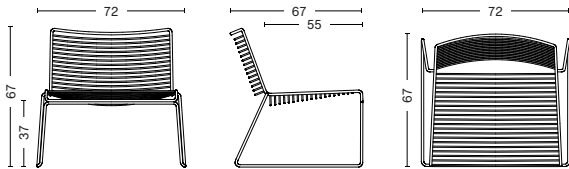

HEE LOUNGE CHAIR

PRODUCT FACT SHEET

HAY

HEE LOUNGE CHAIR

DESIGN BY HEE WELLING, 2005

The philosophy behind the Hee Series was to take an archetypal chair and perfect it down to the last detail while cutting the essentials to the bone. The goal was to create a contemporary chair to fit into a wide range of contexts. The attempt was a great success, resulting in the pragmatic and easily decoded Hee series. Like a line drawing, it wraps metres of metal wire into neat, straight lines in three versions: bar stool, lounge chair and dining chair. Stackable and weatherproof, the wide assortment of colours and designs make Hee suitable for numerous indoor and outdoor contexts, such as bars and restaurants, as well as public spaces and home environments.

DIMENSIONS

WIDTH / 72 CM / 28.35"
DEPTH / 67 CM / 26.38"
HEIGHT / 67 CM / 26.38"
SEAT HEIGHT / 37 CM / 14.57"
SEAT WIDTH / 55 CM / 21.65"

MATERIALS

FRAME

11 mm powder coated solid steel bar with a two component coating; a primer and an outdoor powder coating which provides a barrier to corrosive elements making it suitable for outdoor use.

DIMENSIONS

WIDTH / 63 CM / 24.80"

DEPTH / 46 CM / 18.11"

HEIGHT / 3 CM / 1.18"

MATERIALS

Polyurethane foam, Non-slip backing.
100 % Olefin (Teflon water repellent treatment).

OPTIONS

CMHR foam (fire retardant).