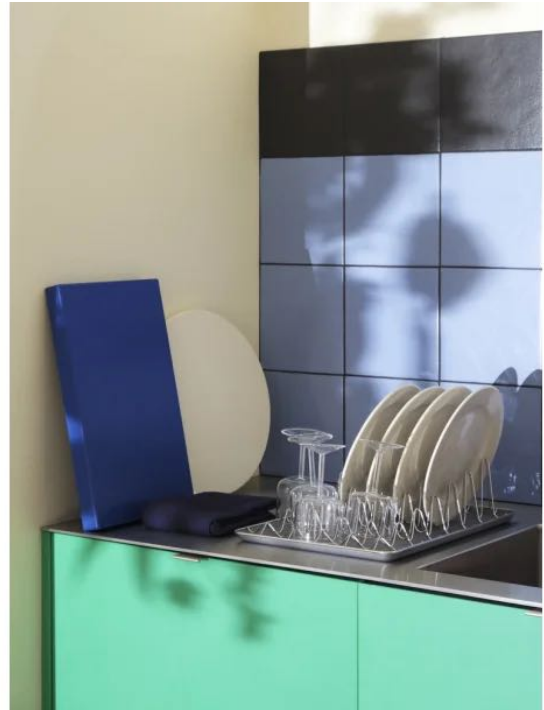

HAY

CHOPPING BOARD

Chopping Board is made of hygienic polyethylene with stay-put dots underneath for extra stability. Suitable for home use as well as industrial kitchens.

SIZES

Round / Ø34 X H2.5 cm

Medium / 30x 20x 2,5 cm

Large / 40 x25 x2,5 cm

MATERIAL

Polyethylene

Product variants

Size: Large
Colour: Blue

Size: Medium
Colour: Peach

Size: Medium
Colour: Yellow

Size: Ø34
Colour: Off-white