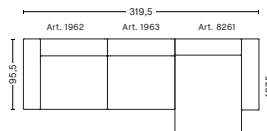

3 SEATER COMBINATION 11 | RIGHT ARMREST

DIMENSIONS

W319,5 x D127,5 x H67 cm
Seat H40 cm
Not available in leather

FABRIC GROUPS

1 | Surface by HAY, Remix, Linara, Random Fade, Mode, Metaphor, Lint, Swarm, Atlas 2 | Steelcut, Steelcut Trio, Melange Nap, Lola, Olavi by HAY, Flamiber, Fairway, Linen Grid 3 | Compound, Divina, Divina Melange, Divina MD, Fiord, Ruskin, Roden, DOT 1682, Re-wool 4 | Hallingdal, Canvas, Lila, Raas, Bolgheri 5 | Sierra, Balder, Harald 6 | Sense, Vidar, Nevada, California, Coda