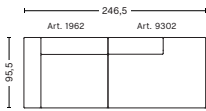

2,5 SEATER COMBINATION 2 | LEFT ARMREST

DIMENSIONS

W246,5 x D95,5 x H67 cm
Seat H40 cm
Not available in leather