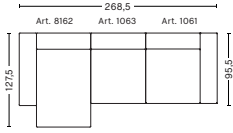

COMBINATIONS

3 SEATER COMBINATION 9 | LEFT ARMREST

DIMENSIONS

W268,5 x D127,5 x H67 cm
Seat H40 cm
Not available in leather