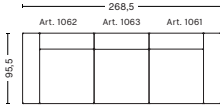

COMBINATIONS

3 SEATER COMBINATION 1

DIMENSIONS

W268,5 x D95,5 x H67 cm
Seat H40 cm