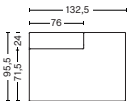

9302 | LOUNGE | LEFT END*

DIMENSIONS

W132,5 x D95,5 x H67 cm
Seat H40 cm
Backrest W24 cm
Not available in leather
Foam option