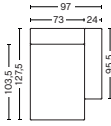

8161 | CHAISE LONGUE SHORT | NARROW | RIGHT END*

DIMENSIONS

W97 x D127,5 x H67 cm
Seat H40 cm
Armrest W24 cm
Not available in leather
Foam option