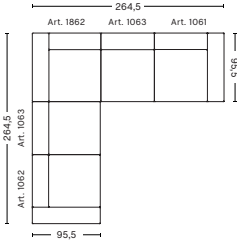

COMBINATIONS

CORNER COMBINATION 1 | LEFT

DIMENSIONS

W264,5 x D264,5 x H67 cm
Seat H40 cm