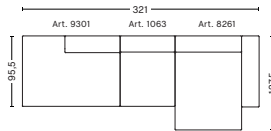

3 SEATER COMBINATION 4 | RIGHT ARMREST

DIMENSIONS

W321 x D127,5 x H67 cm
Seat H40 cm
Not available in leather