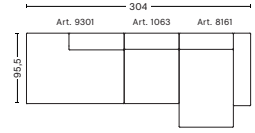

3 SEATER COMBINATION 3 | RIGHT ARMREST

DIMENSIONS

W304 x D127,5 x H67 cm
Seat H40 cm
Not available in leather