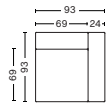

**DIMENSIONS**

W97 x D95,5 x H67 cm  
 Seat H40 cm  
 Armrest W24 cm  
 Foam option

**1063 | NARROW | MIDDLE**

**DIMENSIONS**

W74,5 x D95,5 x H67 cm  
 Seat H40 cm  
 Foam option

**1962 | WIDE | LEFT END**

**DIMENSIONS**

W114 x D95,5 x H67 cm  
 Seat H40 cm  
 Armrest W24 cm  
 Foam option

**1961 | WIDE | RIGHT END**

**DIMENSIONS**

W114 x D95,5 x H67 cm  
 Seat H40 cm  
 Armrest W24 cm  
 Foam option

**1963 | WIDE | MIDDLE**

**DIMENSIONS**

W91,5 x D95,5 x H67 cm  
 Seat H40 cm  
 Foam option

**1862 | CORNER | LEFT END**

**DIMENSIONS**

W93 x D93 x H67 cm  
 Seat H40 cm  
 Armrest W24 cm  
 Foam option

**1861 | CORNER | RIGHT END**

**DIMENSIONS**

W93 x D93 x H67 cm  
 Seat H40 cm  
 Armrest W24 cm  
 Foam option

**FABRIC GROUPS**

1 | Surface by HAY, Remix, Linara, Random Fade, Mode, Metaphor, Lint, Swarm, Atlas 2 | Steelcut, Steelcut Trio, Melange Nap, Lola, Olavi by HAY, Flamiber, Fairway, Linen Grid 3 | Compound, Divina, Divina Melange, Divina MD, Fiord, Ruskin, Roden, DOT 1682, Re-wool 4 | Hallingdal, Canvas, Lila, Raas, Bolgheri 5 | Sierra, Balder, Harald 6 | Sense, Vidar, Nevada, California, Coda