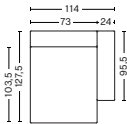

8261 | CHAISE LONGUE SHORT | WIDE | RIGHT END*

DIMENSIONS

W114 x D127,5 x H67 cm
Seat H40 cm
Armrest W24 cm
Not available in leather
Foam option