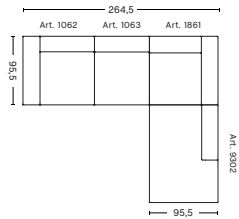

CORNER COMBINATION 2 | RIGHT

DIMENSIONS

W264,5 x D225,5 x H67 cm
Seat H40 cm
Not available in leather

FABRIC GROUPS

1 | Surface by HAY, Remix, Linara, Random Fade, Mode, Metaphor, Lint, Swarm, Atlas 2 | Steelcut, Steelcut Trio, Melange Nap, Lola, Olavi by HAY, Flamiber, Fairway, Linen Grid 3 | Compound, Divina, Divina Melange, Divina MD, Fiord, Ruskin, Roden, DOT 1682, Re-wool 4 | Hallingdal, Canvas, Lila, Raas, Bolgheri 5 | Sierra, Balder, Harald 6 | Sense, Vidar, Nevada, California, Coda