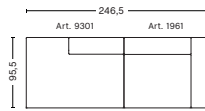

2,5 SEATER COMBINATION 2 | RIGHT ARMREST

DIMENSIONS

W246,5 x D95,5 x H67 cm
Seat H40 cm
Not available in leather