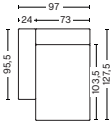

MODULES

8162 | CHAISE LONGUE SHORT | NARROW | LEFT END*

DIMENSIONS

W97 x D127,5 x H67 cm
Seat H40 cm
Armrest W24 cm
Not available in leather
Foam option