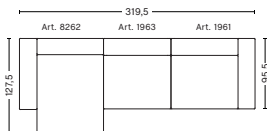

3 SEATER COMBINATION 11 | LEFT ARMREST

DIMENSIONS

W319,5 x D127,5 x H67 cm
Seat H40 cm
Not available in leather