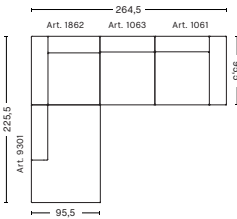

CORNER COMBINATION 2 | LEFT

DIMENSIONS

W264,5 x D225,5 x H67 cm
Seat H40 cm
Not available in leather