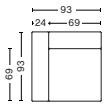

**DIMENSIONS**

W97 x D95,5 x H67 cm  
 Seat H40 cm  
 Armrest W24 cm  
 Foam option

**1063 | NARROW | MIDDLE**

**DIMENSIONS**

W74,5 x D95,5 x H67 cm  
 Seat H40 cm  
 Foam option

**1962 | WIDE | LEFT END**

**DIMENSIONS**

W114 x D95,5 x H67 cm  
 Seat H40 cm  
 Armrest W24 cm  
 Foam option

**1961 | WIDE | RIGHT END**

**DIMENSIONS**

W114 x D95,5 x H67 cm  
 Seat H40 cm  
 Armrest W24 cm  
 Foam option

**1963 | WIDE | MIDDLE**

**DIMENSIONS**

W91,5 x D95,5 x H67 cm  
 Seat H40 cm  
 Foam option

**1862 | CORNER | LEFT END**

**DIMENSIONS**

W93 x D93 x H67 cm  
 Seat H40 cm  
 Armrest W24 cm  
 Foam option

**1861 | CORNER | RIGHT END**

**DIMENSIONS**

W93 x D93 x H67 cm  
 Seat H40 cm  
 Armrest W24 cm  
 Foam option

**FABRIC GROUPS**

1 | Surface by HAY, Remix, Linara, Random Fade, Mode, Metaphor, Lint, Swarm, Atlas 2 | Steelcut, Steelcut Trio, Melange Nap, Lola, Olavi by HAY, Flamiber, Fairway, Linen Grid 3 | Compound, Divina, Divina Melange, Divina MD, Fiord, Ruskin, Roden, DOT 1682, Re-wool 4 | Hallingdal, Canvas, Lila, Raas, Bolgheri 5 | Sierra, Balder, Harald 6 | Sense, Vidar, Nevada, California, Coda