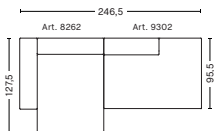

2,5 SEATER COMBINATION 3 | LEFT ARMREST

DIMENSIONS

W246,5 x D127,5 x H67 cm
Seat H40 cm
Not available in leather