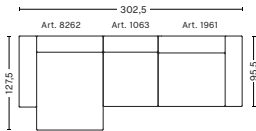

3 SEATER COMBINATION 10 | LEFT ARMREST

DIMENSIONS

W302,5 x D127,5 x H67 cm
Seat H40 cm
Not available in leather