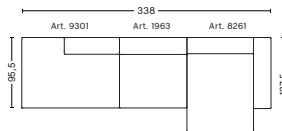

3 SEATER COMBINATION 5 | RIGHT ARMREST

DIMENSIONS

W338 x D127,5 x H67 cm
Seat H40 cm
Not available in leather

FABRIC GROUPS

1 | Surface by HAY, Remix, Linara, Random Fade, Mode, Metaphor, Lint, Swarm, Atlas 2 | Steelcut, Steelcut Trio, Melange Nap, Lola, Olavi by HAY, Flamiber, Fairway, Linen Grid 3 | Compound, Divina, Divina Melange, Divina MD, Fiord, Ruskin, Roden, DOT 1682, Re-wool 4 | Hallingdal, Canvas, Lila, Raas, Bolgheri 5 | Sierra, Balder, Harald 6 | Sense, Vidar, Nevada, California, Coda