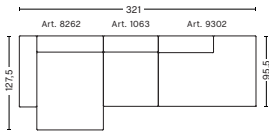

3 SEATER COMBINATION 4 | LEFT ARMREST

DIMENSIONS

W321 x D127,5 x H67 cm
Seat H40 cm
Not available in leather