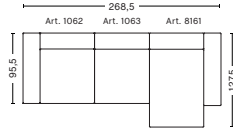

3 SEATER COMBINATION 9 | RIGHT ARMREST

DIMENSIONS

W268,5 x D127,5 x H67 cm
Seat H40 cm
Not available in leather