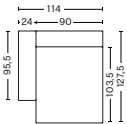

8262 | CHAISE LONGUE SHORT | WIDE | LEFT END*

DIMENSIONS

W114 x D127,5 x H67 cm
Seat H40 cm
Armrest W24 cm
Not available in leather
Foam option