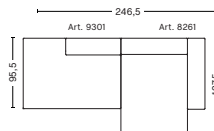

2,5 SEATER COMBINATION 3 | RIGHT ARMREST

DIMENSIONS

W246,5 x D127,5 x H67 cm
Seat H40 cm
Not available in leather

FABRIC GROUPS

1 | Surface by HAY, Remix, Linara, Random Fade, Mode, Metaphor, Lint, Swarm, Atlas 2 | Steelcut, Steelcut Trio, Melange Nap, Lola, Olavi by HAY, Flamiber, Fairway, Linen Grid 3 | Compound, Divina, Divina Melange, Divina MD, Fiord, Ruskin, Roden, DOT 1682, Re-wool 4 | Hallingdal, Canvas, Lila, Raas, Bolgheri 5 | Sierra, Balder, Harald 6 | Sense, Vidar, Nevada, California, Coda