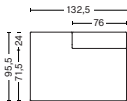

9301 | LOUNGE | RIGHT END*

DIMENSIONS

W132,5 x D95,5 x H67 cm
Seat H40 cm
Backrest W24 cm
Not available in leather
Foam option

*Please contact our sales department if connecting two chaise longue modules

FABRIC GROUPS

1 | Surface by HAY, Remix, Linara, Random Fade, Mode, Metaphor, Lint, Swarm, Atlas 2 | Steelcut, Steelcut Trio, Melange Nap, Lola, Olavi by HAY, Flamiber, Fairway, Linen Grid 3 | Compound, Divina, Divina Melange, Divina MD, Fiord, Ruskin, Roden, DOT 1682, Re-wool 4 | Hallingdal, Canvas, Lila, Raas, Bolgheri 5 | Sierra, Balder, Harald 6 | Sense, Vidar, Nevada, California, Coda