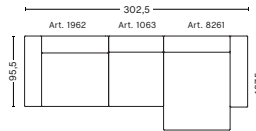

3 SEATER COMBINATION 10 | RIGHT ARMREST

DIMENSIONS

W302,5 x D127,5 x H67 cm
Seat H40 cm
Not available in leather