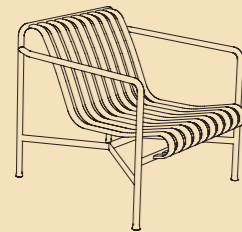


PALISSADE

Design by /
Ronan & Erwan Bouroullec

HAY

PALISSADE

Design by /
Ronan & Erwan Bouroullec

Created for outdoor use, this balanced collection comprises 13 different furniture typologies that all share the same principle geometry. The collection has been developed over the course of two years by Ronan & Erwan Bouroullec for HAY. It grew from a period of research at their studio into outdoor furniture typologies. The Palissade collection is visually light yet reassuringly strong; it is classical in form and simple in construction. Each individual piece has been carefully engineered to hold the body in perfect balance. There are almost imperceptible, but significant changes to the angles, curves and the juxtaposition between the frame and slats in each different typology. The design itself provides comfort and elegance, while the colour palette of light grey, anthracite and olive allow the pieces to be at home in both natural landscapes and urban settings. The Palissade collection is significant in that it has been designed to improve over time; it is full of precision yet celebrates ageing.

Mette and Rolf Hay

DINING ARMCHAIR
W63 X D66 X H45/80 cm

CHAIR
W47 X D56 X H45/80 cm

LOUNGE SOFA
W139 X D88 X H38/70 cm

TABLE
L80 X W80 X H74 cm

TABLE
L160 X W80 X H74 cm

LOUNGE CHAIR HIGH
W92 X D73 X H38/80 cm

ARM CHAIR
W51 X D56 X H45/80 cm

DINING BENCH
L160 X W80 X H74 cm

BENCH
W120 X D42 X H45 cm

OTTOMAN
W65 X D60 X H37 cm

LOUNGE CHAIR LOW
W73 X W81 X H38/70 cm

BAR STOOL
W38 X D45 X H78 cm

STOOL
W37 X D42 X H45 cm