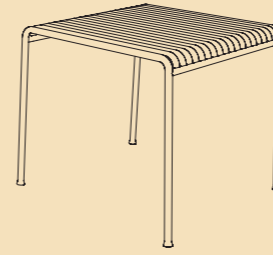


PALISSADE

Design by /
Ronan & Erwan Bouroullec

HAY

PALISSADE

Design by /
Ronan & Erwan Bouroullec

Created for outdoor use, this balanced collection comprises 13 different furniture typologies that all share the same principle geometry. The collection has been developed over the course of two years by Ronan & Erwan Bouroullec for HAY. It grew from a period of research at their studio into outdoor furniture typologies. The Palissade collection is visually light yet reassuringly strong; it is classical in form and simple in construction. Each individual piece has been carefully engineered to hold the body in perfect balance. There are almost imperceptible, but significant changes to the angles, curves and the juxtaposition between the frame and slats in each different typology. The design itself provides comfort and elegance, while the colour palette of light grey, anthracite and olive allow the pieces to be at home in both natural landscapes and urban settings. The Palissade collection is significant in that it has been designed to improve over time; it is full of precision yet celebrates ageing.

Mette and Rolf Hay

DINING ARMCHAIR
W63 X D66 X H45/80 cm

CHAIR
W47 X D56 X H45/80 cm

LOUNGE SOFA
W139 X D88 X H38/70 cm

TABLE
L80 X W80 X H74 cm

TABLE
L160 X W80 X H74 cm

LOUNGE CHAIR HIGH
W92 X D73 X H38/80 cm

ARM CHAIR
W51 X D56 X H45/80 cm

DINING BENCH
L160 X W80 X H74 cm

BENCH
W120 X D42 X H45 cm

OTTOMAN
W65 X D60 X H37 cm

LOUNGE CHAIR LOW
W73 X W81 X H38/70 cm

BAR STOOL
W38 X D45 X H78 cm

STOOL
W37 X D42 X H45 cm