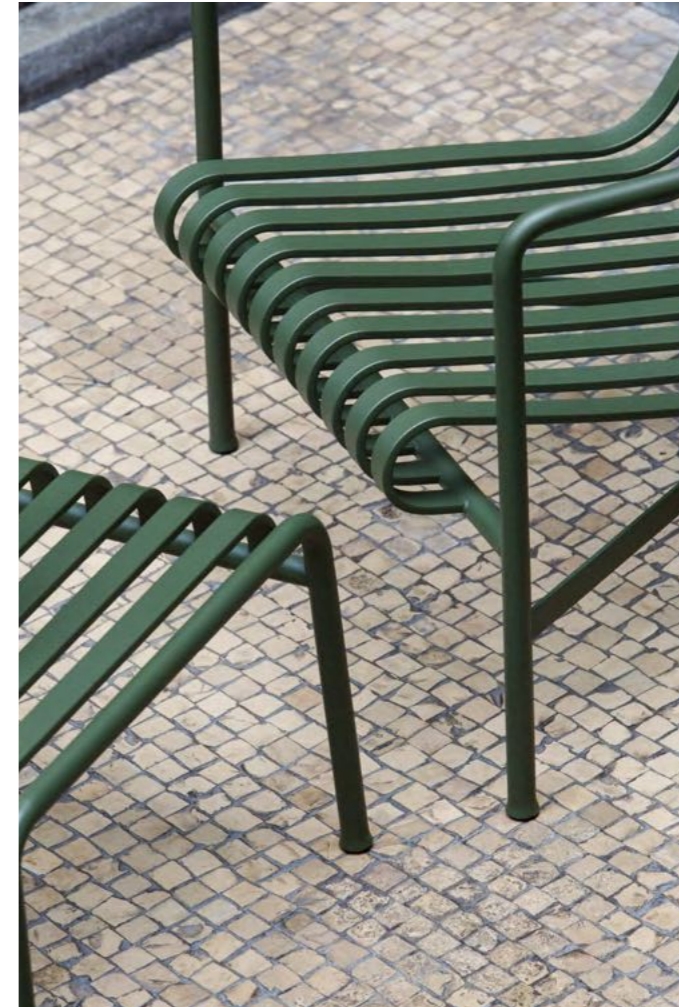


PALISSADE

Design by /
Ronan & Erwan Bouroullec

HAY

PALISSADE

Design by /
Ronan & Erwan Bouroullec

Created for outdoor use, this balanced collection comprises 13 different furniture typologies that all share the same principle geometry. The collection has been developed over the course of two years by Ronan & Erwan Bouroullec for HAY. It grew from a period of research at their studio into outdoor furniture typologies. The Palissade collection is visually light yet reassuringly strong; it is classical in form and simple in construction. Each individual piece has been carefully engineered to hold the body in perfect balance. There are almost imperceptible, but significant changes to the angles, curves and the juxtaposition between the frame and slats in each different typology. The design itself provides comfort and elegance, while the colour palette of light grey, anthracite and olive allow the pieces to be at home in both natural landscapes and urban settings. The Palissade collection is significant in that it has been designed to improve over time; it is full of precision yet celebrates ageing.

Mette and Rolf Hay

DINING ARMCHAIR
W63 X D66 X H45/80 cm

CHAIR
W47 X D56 X H45/80 cm

LOUNGE SOFA
W139 X D88 X H38/70 cm

TABLE
L80 X W80 X H74 cm

TABLE
L160 X W80 X H74 cm

LOUNGE CHAIR HIGH
W92 X D73 X H38/80 cm