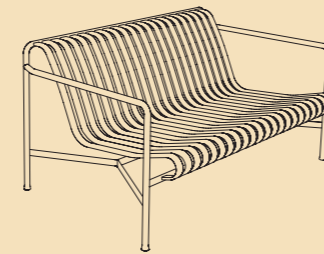


PALISSADE

Design by /
Ronan & Erwan Bouroullec

HAY

PALISSADE

Design by /
Ronan & Erwan Bouroullec

Created for outdoor use, this balanced collection comprises 13 different furniture typologies that all share the same principle geometry. The collection has been developed over the course of two years by Ronan & Erwan Bouroullec for HAY. It grew from a period of research at their studio into outdoor furniture typologies. The Palissade collection is visually light yet reassuringly strong; it is classical in form and simple in construction. Each individual piece has been carefully engineered to hold the body in perfect balance. There are almost imperceptible, but significant changes to the angles, curves and the juxtaposition between the frame and slats in each different typology. The design itself provides comfort and elegance, while the colour palette of light grey, anthracite and olive allow the pieces to be at home in both natural landscapes and urban settings. The Palissade collection is significant in that it has been designed to improve over time; it is full of precision yet celebrates ageing.

Mette and Rolf Hay

DINING ARMCHAIR
W63 X D66 X H45/80 cm

CHAIR
W47 X D56 X H45/80 cm

LOUNGE SOFA
W139 X D88 X H38/70 cm

TABLE
L80 X W80 X H74 cm

TABLE
L160 X W80 X H74 cm

LOUNGE CHAIR HIGH
W92 X D73 X H38/80 cm

ARM CHAIR
W51 X D56 X H45/80 cm

DINING BENCH
L160 X W80 X H74 cm

BENCH
W120 X D42 X H45 cm

OTTOMAN
W65 X D60 X H37 cm

LOUNGE CHAIR LOW
W73 X W81 X H38/70 cm

BAR STOOL
W38 X D45 X H78 cm

STOOL
W37 X D42 X H45 cm