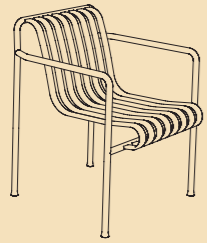


PALISSADE

Design by /
Ronan & Erwan Bouroullec

HAY

PALISSADE

Design by /
Ronan & Erwan Bouroullec

Created for outdoor use, this balanced collection comprises 13 different furniture typologies that all share the same principle geometry. The collection has been developed over the course of two years by Ronan & Erwan Bouroullec for HAY. It grew from a period of research at their studio into outdoor furniture typologies. The Palissade collection is visually light yet reassuringly strong; it is classical in form and simple in construction. Each individual piece has been carefully engineered to hold the body in perfect balance. There are almost imperceptible, but significant changes to the angles, curves and the juxtaposition between the frame and slats in each different typology. The design itself provides comfort and elegance, while the colour palette of light grey, anthracite and olive allow the pieces to be at home in both natural landscapes and urban settings. The Palissade collection is significant in that it has been designed to improve over time; it is full of precision yet celebrates ageing.

Mette and Rolf Hay

DINING ARMCHAIR
W63 X D66 X H45/80 cm

CHAIR
W47 X D56 X H45/80 cm

LOUNGE SOFA
W139 X D88 X H38/70 cm

TABLE
L80 X W80 X H74 cm

TABLE
L160 X W80 X H74 cm

LOUNGE CHAIR HIGH
W92 X D73 X H38/80 cm

ARM CHAIR
W51 X D56 X H45/80 cm

DINING BENCH
L160 X W80 X H74 cm

BENCH
W120 X D42 X H45 cm

OTTOMAN
W65 X D60 X H37 cm

LOUNGE CHAIR LOW
W73 X W81 X H38/70 cm

BAR STOOL
W38 X D45 X H78 cm

STOOL
W37 X D42 X H45 cm