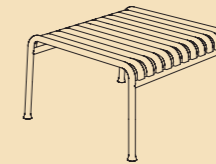


PALISSADE

Design by /
Ronan & Erwan Bouroullec

HAY

PALISSADE

Design by /
Ronan & Erwan Bouroullec

Created for outdoor use, this balanced collection comprises 13 different furniture typologies that all share the same principle geometry. The collection has been developed over the course of two years by Ronan & Erwan Bouroullec for HAY. It grew from a period of research at their studio into outdoor furniture typologies. The Palissade collection is visually light yet reassuringly strong; it is classical in form and simple in construction. Each individual piece has been carefully engineered to hold the body in perfect balance. There are almost imperceptible, but significant changes to the angles, curves and the juxtaposition between the frame and slats in each different typology. The design itself provides comfort and elegance, while the colour palette of light grey, anthracite and olive allow the pieces to be at home in both natural landscapes and urban settings. The Palissade collection is significant in that it has been designed to improve over time; it is full of precision yet celebrates ageing.

Mette and Rolf Hay

DINING ARMCHAIR
W63 X D66 X H45/80 cm

CHAIR
W47 X D56 X H45/80 cm

LOUNGE SOFA
W139 X D88 X H38/70 cm

TABLE
L80 X W80 X H74 cm

TABLE
L160 X W80 X H74 cm

LOUNGE CHAIR HIGH
W92 X D73 X H38/80 cm

ARM CHAIR
W51 X D56 X H45/80 cm

DINING BENCH
L160 X W80 X H74 cm

BENCH
W120 X D42 X H45 cm

OTTOMAN
W65 X D60 X H37 cm

LOUNGE CHAIR LOW
W73 X W81 X H38/70 cm

BAR STOOL
W38 X D45 X H78 cm

STOOL
W37 X D42 X H45 cm