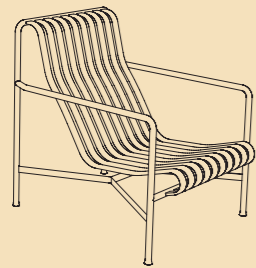


PALISSADE

Design by /
Ronan & Erwan Bouroullec

HAY

PALISSADE

Design by /
Ronan & Erwan Bouroullec

Created for outdoor use, this balanced collection comprises 13 different furniture typologies that all share the same principle geometry. The collection has been developed over the course of two years by Ronan & Erwan Bouroullec for HAY. It grew from a period of research at their studio into outdoor furniture typologies. The Palissade collection is visually light yet reassuringly strong; it is classical in form and simple in construction. Each individual piece has been carefully engineered to hold the body in perfect balance. There are almost imperceptible, but significant changes to the angles, curves and the juxtaposition between the frame and slats in each different typology. The design itself provides comfort and elegance, while the colour palette of light grey, anthracite and olive allow the pieces to be at home in both natural landscapes and urban settings. The Palissade collection is significant in that it has been designed to improve over time; it is full of precision yet celebrates ageing.

Mette and Rolf Hay

DINING ARMCHAIR
W63 X D66 X H45/80 cm

CHAIR
W47 X D56 X H45/80 cm

LOUNGE SOFA
W139 X D88 X H38/70 cm

TABLE
L80 X W80 X H74 cm

TABLE
L160 X W80 X H74 cm

LOUNGE CHAIR HIGH
W92 X D73 X H38/80 cm

ARM CHAIR
W51 X D56 X H45/80 cm

DINING BENCH
L160 X W80 X H74 cm

BENCH
W120 X D42 X H45 cm

OTTOMAN
W65 X D60 X H37 cm

LOUNGE CHAIR LOW
W73 X W81 X H38/70 cm

BAR STOOL
W38 X D45 X H78 cm

STOOL
W37 X D42 X H45 cm