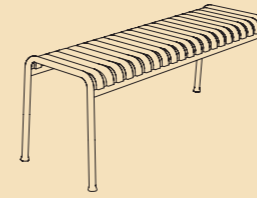


PALISSADE

Design by /
Ronan & Erwan Bouroullec

HAY

PALISSADE

Design by /
Ronan & Erwan Bouroullec

Created for outdoor use, this balanced collection comprises 13 different furniture typologies that all share the same principle geometry. The collection has been developed over the course of two years by Ronan & Erwan Bouroullec for HAY. It grew from a period of research at their studio into outdoor furniture typologies. The Palissade collection is visually light yet reassuringly strong; it is classical in form and simple in construction. Each individual piece has been carefully engineered to hold the body in perfect balance. There are almost imperceptible, but significant changes to the angles, curves and the juxtaposition between the frame and slats in each different typology. The design itself provides comfort and elegance, while the colour palette of light grey, anthracite and olive allow the pieces to be at home in both natural landscapes and urban settings. The Palissade collection is significant in that it has been designed to improve over time; it is full of precision yet celebrates ageing.

Mette and Rolf Hay

DINING ARMCHAIR
W63 X D66 X H45/80 cm

CHAIR
W47 X D56 X H45/80 cm

LOUNGE SOFA
W139 X D88 X H38/70 cm

TABLE
L80 X W80 X H74 cm

TABLE
L160 X W80 X H74 cm

LOUNGE CHAIR HIGH
W92 X D73 X H38/80 cm

ARM CHAIR
W51 X D56 X H45/80 cm

DINING BENCH
L160 X W80 X H74 cm

BENCH
W120 X D42 X H45 cm

OTTOMAN
W65 X D60 X H37 cm

LOUNGE CHAIR LOW
W73 X W81 X H38/70 cm

BAR STOOL
W38 X D45 X H78 cm

STOOL
W37 X D42 X H45 cm