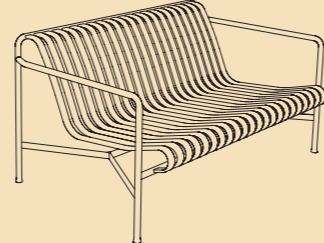


PALISSADE

Design by /
Ronan & Erwan Bouroullec

HAY

PALISSADE

Design by /
Ronan & Erwan Bouroullec

Created for outdoor use, this balanced collection comprises 13 different furniture typologies that all share the same principle geometry. The collection has been developed over the course of two years by Ronan & Erwan Bouroullec for HAY. It grew from a period of research at their studio into outdoor furniture typologies. The Palissade collection is visually light yet reassuringly strong; it is classical in form and simple in construction. Each individual piece has been carefully engineered to hold the body in perfect balance. There are almost imperceptible, but significant changes to the angles, curves and the juxtaposition between the frame and slats in each different typology. The design itself provides comfort and elegance, while the colour palette of light grey, anthracite and olive allow the pieces to be at home in both natural landscapes and urban settings. The Palissade collection is significant in that it has been designed to improve over time; it is full of precision yet celebrates ageing.

Mette and Rolf Hay

DINING ARMCHAIR
W63 X D66 X H45/80 cm

CHAIR
W47 X D56 X H45/80 cm

LOUNGE SOFA
W139 X D88 X H38/70 cm

TABLE
L80 X W80 X H74 cm

TABLE
L160 X W80 X H74 cm

LOUNGE CHAIR HIGH
W92 X D73 X H38/80 cm

ARM CHAIR
W51 X D56 X H45/80 cm

DINING BENCH
L160 X W80 X H74 cm

BENCH
W120 X D42 X H45 cm

OTTOMAN
W65 X D60 X H37 cm

LOUNGE CHAIR LOW
W73 X W81 X H38/70 cm

BAR STOOL
W38 X D45 X H78 cm

STOOL
W37 X D42 X H45 cm