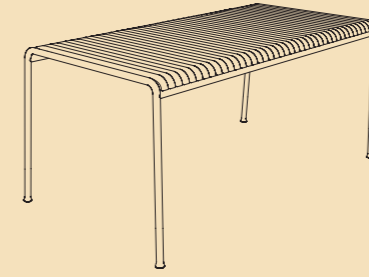


PALISSADE

Design by /
Ronan & Erwan Bouroullec

HAY

PALISSADE

Design by /
Ronan & Erwan Bouroullec

Created for outdoor use, this balanced collection comprises 13 different furniture typologies that all share the same principle geometry. The collection has been developed over the course of two years by Ronan & Erwan Bouroullec for HAY. It grew from a period of research at their studio into outdoor furniture typologies. The Palissade collection is visually light yet reassuringly strong; it is classical in form and simple in construction. Each individual piece has been carefully engineered to hold the body in perfect balance. There are almost imperceptible, but significant changes to the angles, curves and the juxtaposition between the frame and slats in each different typology. The design itself provides comfort and elegance, while the colour palette of light grey, anthracite and olive allow the pieces to be at home in both natural landscapes and urban settings. The Palissade collection is significant in that it has been designed to improve over time; it is full of precision yet celebrates ageing.

Mette and Rolf Hay

DINING ARMCHAIR
W63 X D66 X H45/80 cm

CHAIR
W47 X D56 X H45/80 cm

LOUNGE SOFA
W139 X D88 X H38/70 cm

TABLE
L80 X W80 X H74 cm

TABLE
L160 X W80 X H74 cm

LOUNGE CHAIR HIGH
W92 X D73 X H38/80 cm

ARM CHAIR
W51 X D56 X H45/80 cm

DINING BENCH
L160 X W80 X H74 cm

BENCH
W120 X D42 X H45 cm

OTTOMAN
W65 X D60 X H37 cm

LOUNGE CHAIR LOW
W73 X W81 X H38/70 cm

BAR STOOL
W38 X D45 X H78 cm

STOOL
W37 X D42 X H45 cm