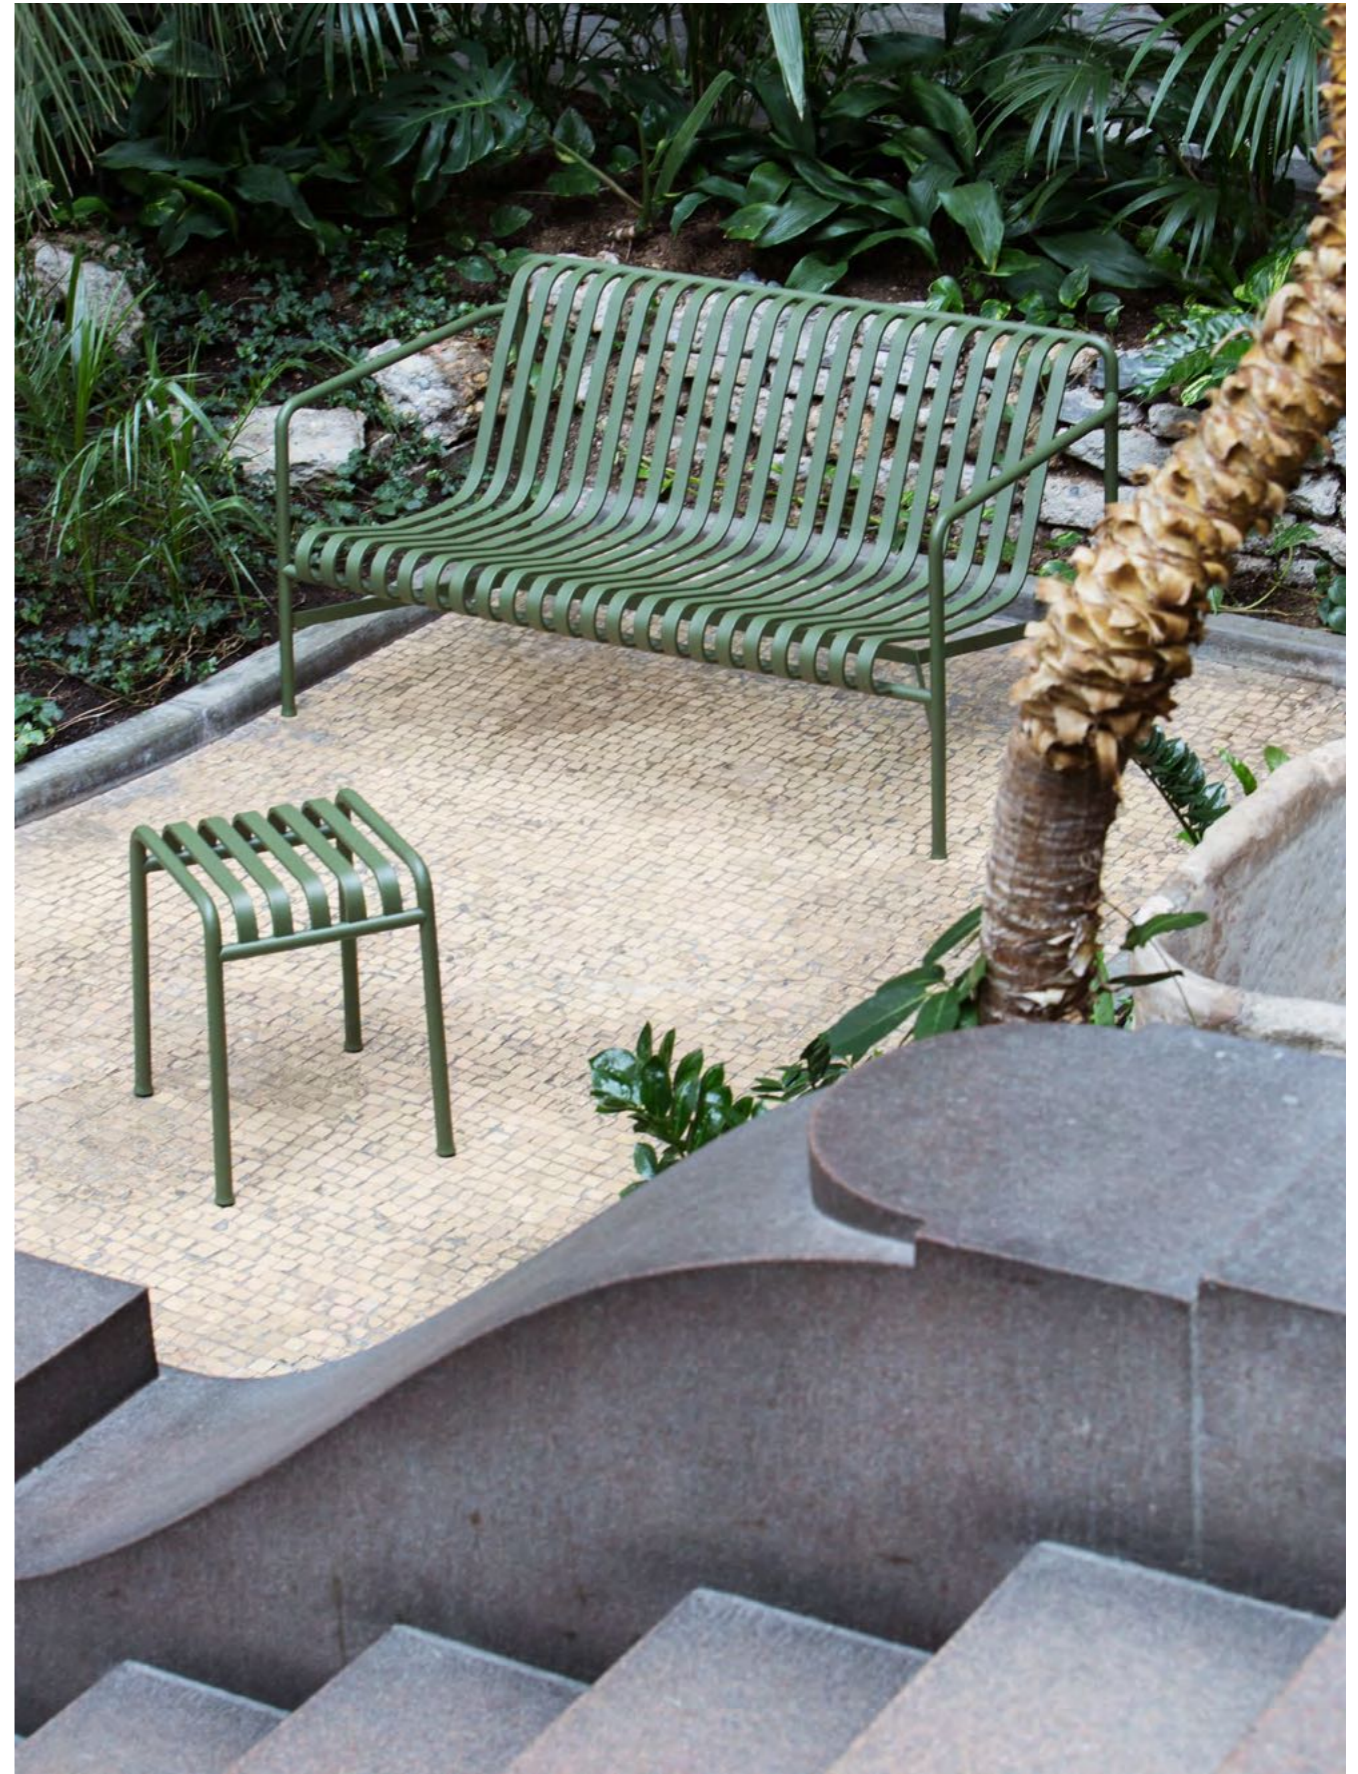


PALISSADE

Design by /
Ronan & Erwan Bouroullec

HAY

PALISSADE

Design by /
Ronan & Erwan Bouroullec

Created for outdoor use, this balanced collection comprises 13 different furniture typologies that all share the same principle geometry. The collection has been developed over the course of two years by Ronan & Erwan Bouroullec for HAY. It grew from a period of research at their studio into outdoor furniture typologies. The Palissade collection is visually light yet reassuringly strong; it is classical in form and simple in construction. Each individual piece has been carefully engineered to hold the body in perfect balance. There are almost imperceptible, but significant changes to the angles, curves and the juxtaposition between the frame and slats in each different typology. The design itself provides comfort and elegance, while the colour palette of light grey, anthracite and olive allow the pieces to be at home in both natural landscapes and urban settings. The Palissade collection is significant in that it has been designed to improve over time; it is full of precision yet celebrates ageing.

Mette and Rolf Hay

DINING ARMCHAIR
W63 X D66 X H45/80 cm

CHAIR
W47 X D56 X H45/80 cm

LOUNGE SOFA
W139 X D88 X H38/70 cm

TABLE
L80 X W80 X H74 cm

TABLE
L160 X W80 X H74 cm

LOUNGE CHAIR HIGH
W92 X D73 X H38/80 cm