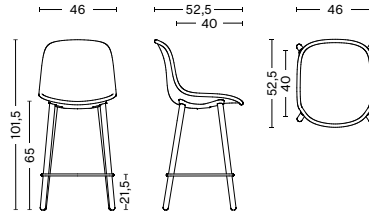

WATER-BASED
LACQUERED
SOLID OAK

DIMENSIONS

LOW

WIDTH / 46 cm / 18.1"

DEPTH / 52,5 cm / 20.7"

HEIGHT / 101,5 cm / 40"

SEAT HEIGHT / 65 cm / 25.6"

SEAT DEPTH / 40 cm / 15.7"

HIGH

WIDTH / 46 cm / 18.1"

DEPTH / 52,5 cm / 20.7"

HEIGHT / 111,5 cm / 43.9"

SEAT HEIGHT / 75 cm / 29.5"

SEAT DEPTH / 40 cm / 15.7"

GLIDERS

PLASTIC GLIDER / Standard on all variants. Suitable for all floorings that are not too sensitive.