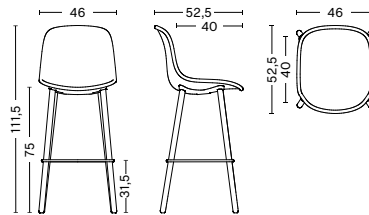

WATER-BASED
LACQUERED
SOLID OAK

DIMENSIONS

LOW

WIDTH / 46 cm / 18.1"

DEPTH / 52,5 cm / 20.7"

HEIGHT / 101,5 cm / 40"

SEAT HEIGHT / 65 cm / 25.6"

SEAT DEPTH / 40 cm / 15.7"

HIGH

WIDTH / 46 cm / 18.1"

DEPTH / 52,5 cm / 20.7"

HEIGHT / 111,5 cm / 43.9"

SEAT HEIGHT / 75 cm / 29.5"

SEAT DEPTH / 40 cm / 15.7"

GLIDERS

PLASTIC GLIDER / Standard on all variants. Suitable for all floorings that are not too sensitive.