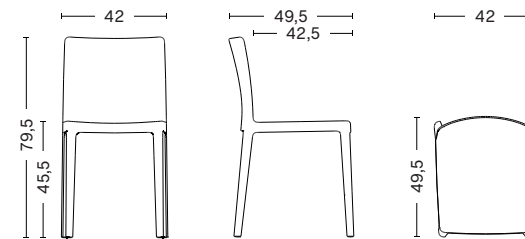

- ÉLÉMENTAIRE -

- ÉLÉMENTAIRE -

DIMENSIONS

W42 x D49,5 x H74,5 cm
Seat height 45,5 cm, Seat depth 42,5 cm

MATERIALS

SHELL / 100% recycled injection moulded solid coloured polypropylene reinforced by fibreglass. UV resistant.

CREAM WHITE

ANTHRACITE*

*Natural production marks are visible on darker colours

- ÉLÉMENTAIRE SEAT PADS -

DIMENSIONS

W40 x D40,5 x H0,5 cm

MATERIALS

Polyurethane foam, Non-slip backing.