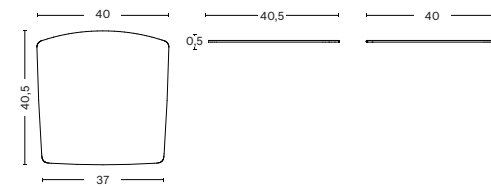

- ÉLÉMENTAIRE -

- ÉLÉMENTAIRE -

DIMENSIONS

W42 x D49,5 x H74,5 cm
Seat height 45,5 cm, Seat depth 42,5 cm

MATERIALS

SHELL / 100% recycled injection moulded solid coloured polypropylene reinforced by fibreglass. UV resistant.

CREAM WHITE

ANTHRACITE*

*Natural production marks are visible on darker colours

- ÉLÉMENTAIRE SEAT PADS -

DIMENSIONS

W40 x D40,5 x H0,5 cm

MATERIALS

Polyurethane foam, Non-slip backing.