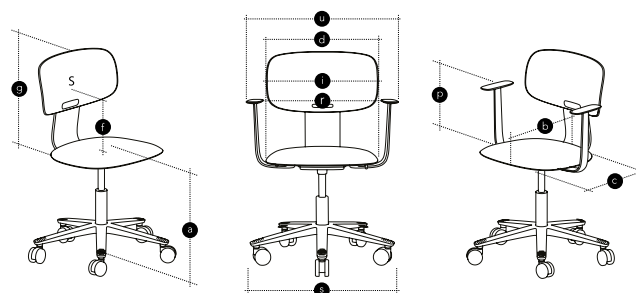

MODELS AND MEASUREMENTS

HÅG task chair (ref. EN 1335)	HÅG Tion 2100	HÅG Tion 2140	HÅG Tion 2160	HÅG Tion 2200¹⁾	HÅG Tion 2240¹⁾
Seat height, measured with 64 kg load 150 mm lift [a]	408-542	408-542	408-542	408-542	408-542
Seat height, measured with 64 kg load 200 mm lift [a]	485-664	485-664	485-664	485-664	485-664
Seat depth with slide (mm) [b]	425	435	435	422	435
Seat depth [c]	425	435	435	422	435
Seat width [d]	455	470	470	450	470
Height of the back supporting point [S] above the seat [f]	240	240	240	240	240
Backrest height [g]	251	251	257	253	253
Backrest width [i]	464	464	464	464	464
Backrest inclination (deg)	-5,7	-5,7	-5,7	-5,7	-5,7
Armrest height [p]	229	229	229	229	229
Headrest height [p]	n.a.	n.a.	n.a.	n.a.	n.a.
Distance between armrests [r]	492	492	492	492	492
Chair width [u]	600	600	600	600	600
Neutral position (deg)	-3	-3	-3	-3	-3
Tilt range (deg)	-14 – +7,4	-14 – +7,4	-14 – +7,4	-14 – +7,4	-14 – +7,4
Foot base diameter (mm) [s]	620	620	620	620	620
Chair Weight (kg)	10,9	10,9	11,1	13,7	13,2

Measurements in mm. Measured with 64 kg load.
Where a chair is adjustable, minimum and maximum measurements are listed.
Please note that these measurements are not absolute. They may vary slightly from chair to chair.

¹⁾ Available Q2, 2022

CONFIGURATION OPTIONS

- All models can be configured of your choice, by choosing and combining 5 different paint colours for aluminum, in a tumbled or polished finish.
- All models can be upholstered with fabrics from the Flokk Standard, Extended and Curated collections.
- Armrests in solid aluminum are optional and can be delivered in 5 different paint colours, in a tumbled or polished finish.

For more detailed information please contact your HÅG dealer or visit: www.flokk.com/hag