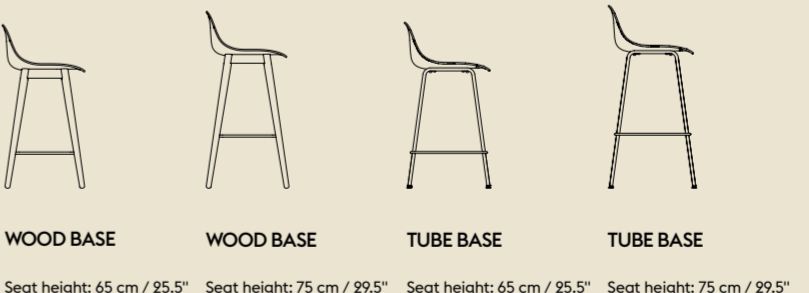

FIBER BAR STOOL WITH BACKREST

A bar stool with a sculptural, supporting backrest for a refined look.

Available with two different bases, five Fiber composite colors and various Ready-To-Ship and Made-To-Order textile and leather options.