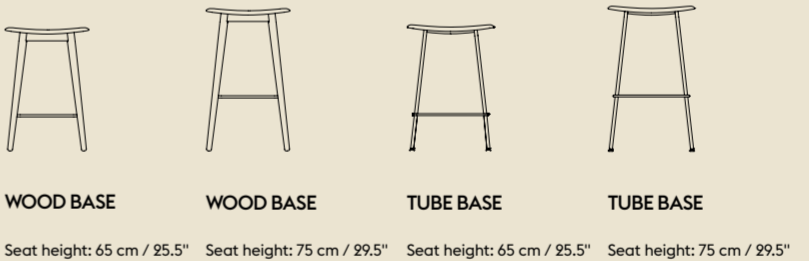

FIBER BAR STOOL

A contemporary bar stool with a soft seat that almost floats on top of the base, giving the design a light expression.

Available with two different bases, five Fiber composite colors and various Ready-To-Ship and Made-To-Order textile and leather options.