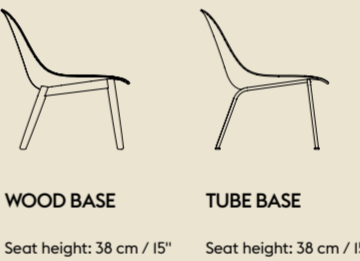

FIBER LOUNGE CHAIR

A new perspective on the modern lounge chair through an embracing seat, tactile shell and light, hovering appearance.

Available with two different bases, five Fiber composite colors and various Ready-To-Ship and Made-To-Order textile and leather options.