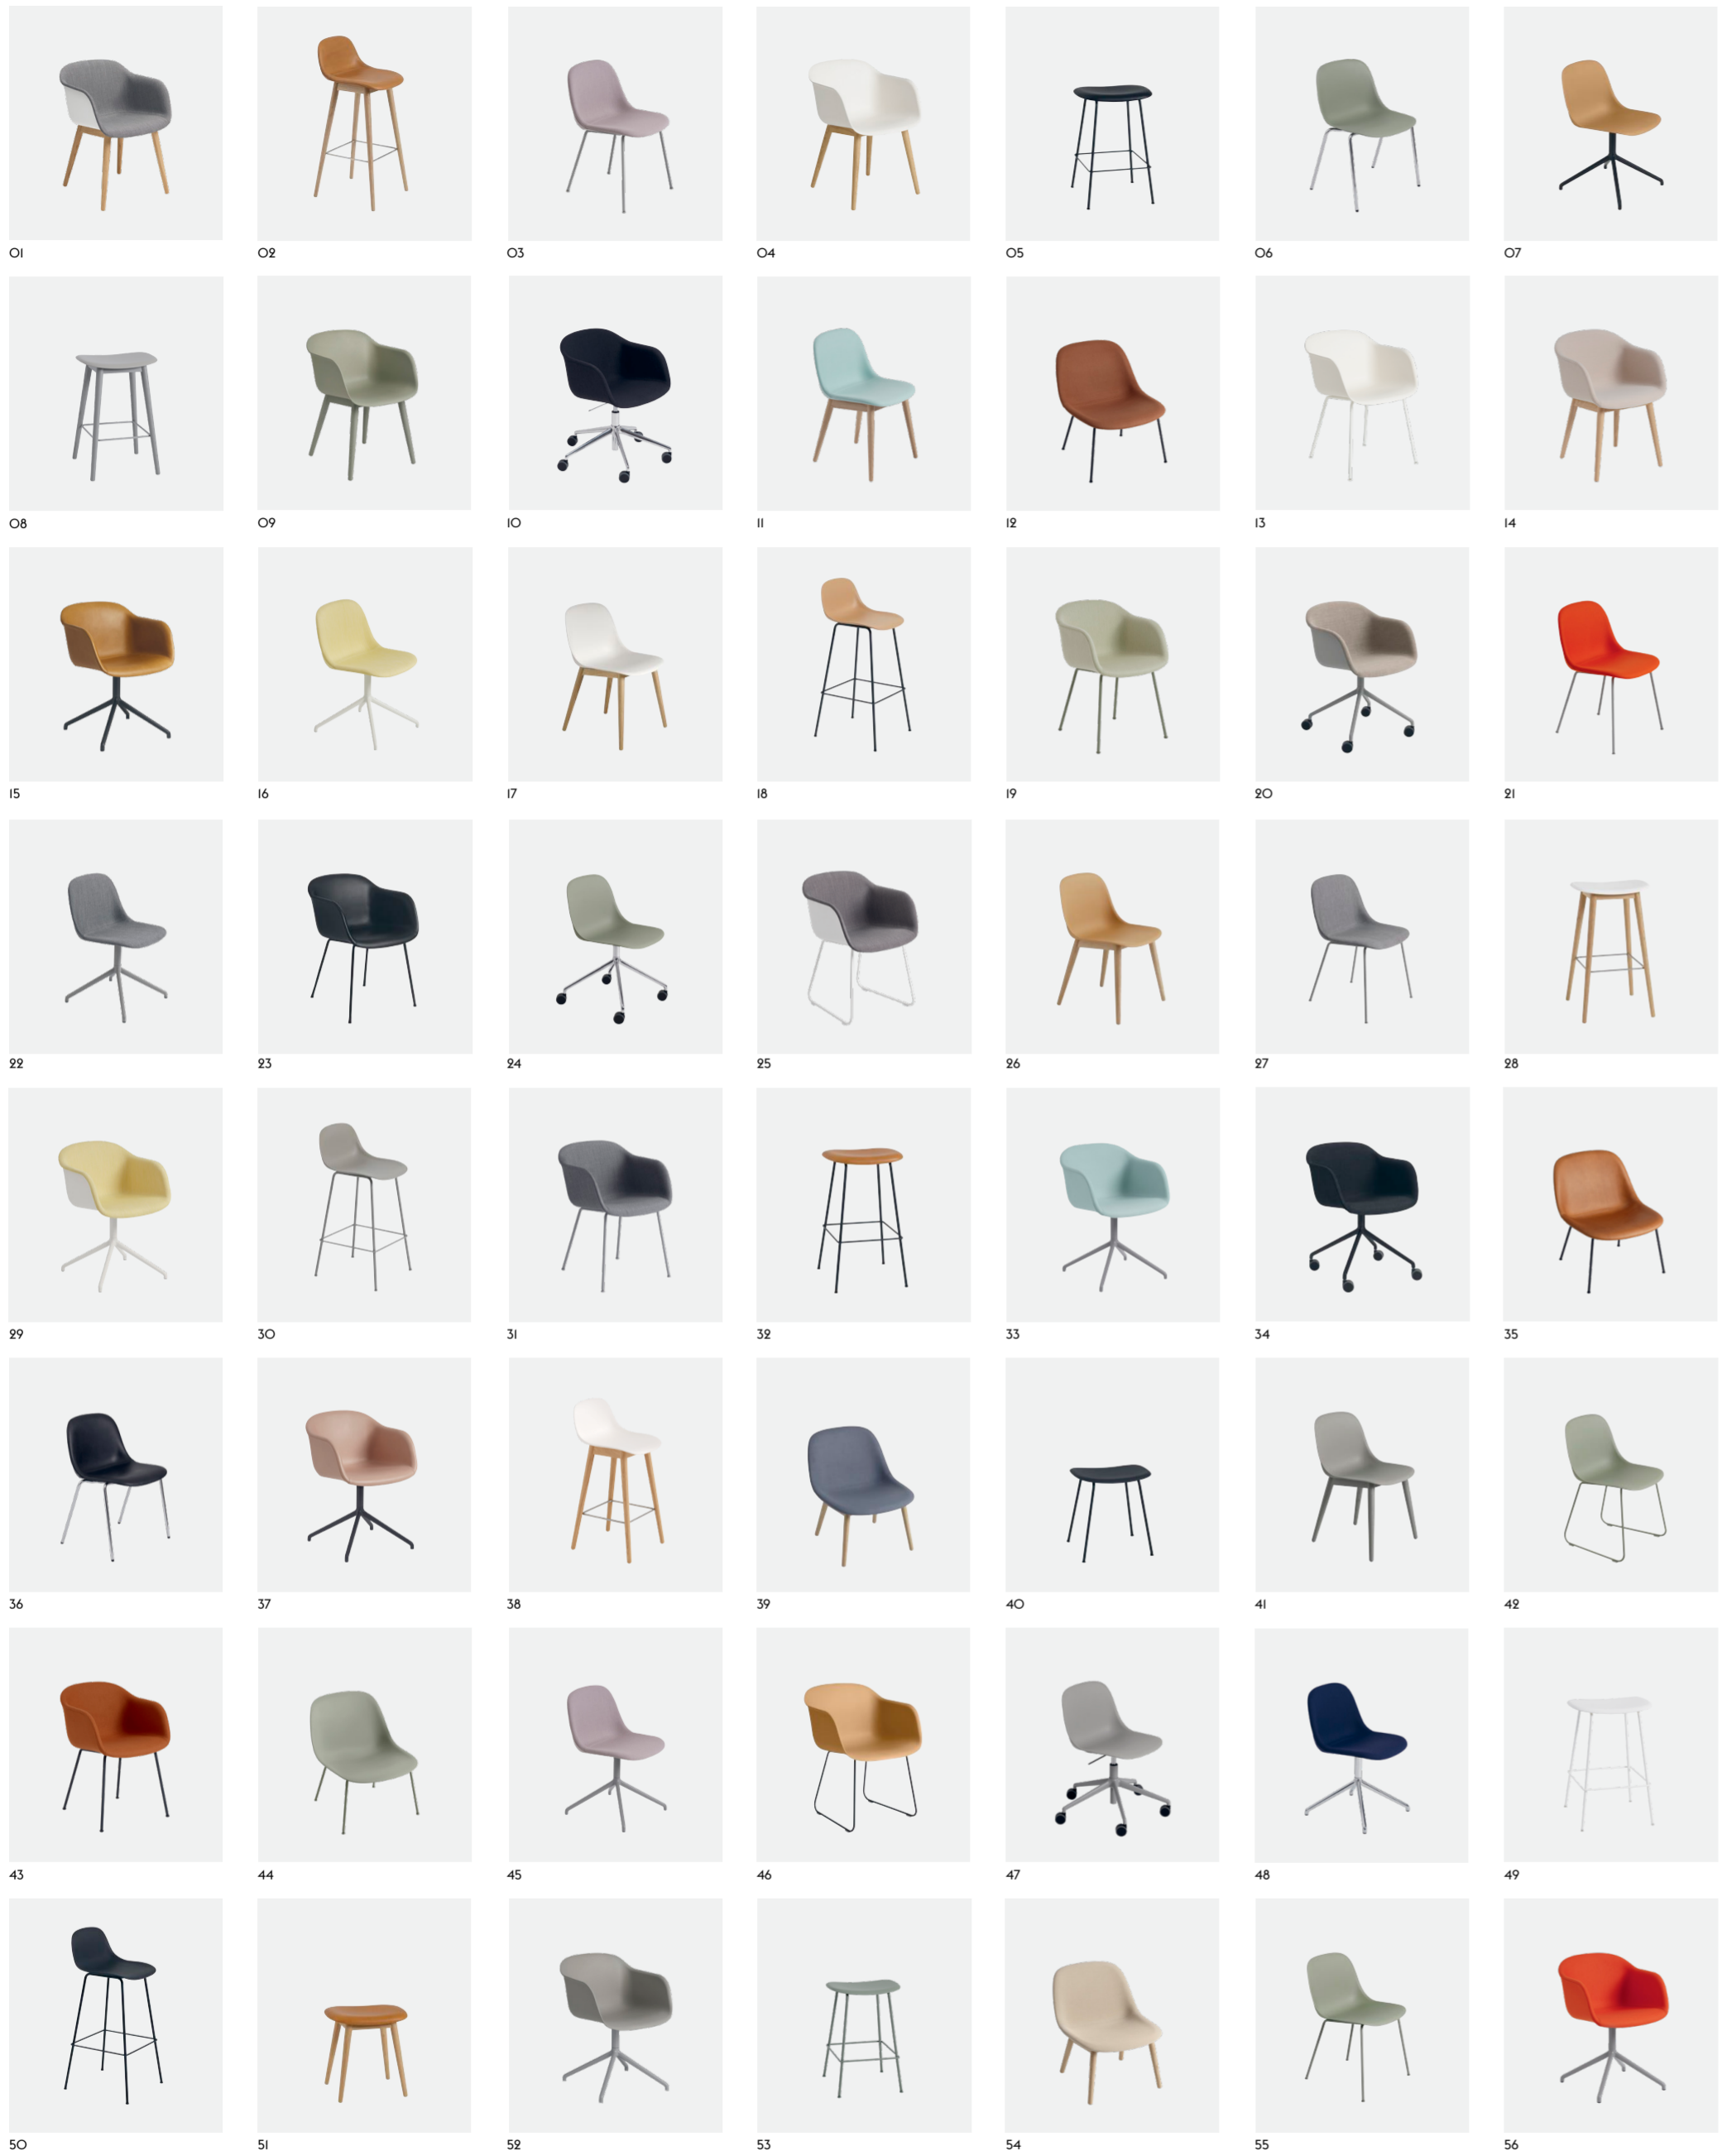

THE FIBER CHAIR FAMILY

Three chair typologies. Two bar stools. One stool.
All with various base options. Choose between different Fiber composite colors, predefined textile or leather upholstery or from the numerous made-to-order options available.
There is a Fiber Chair for any setting.

FIBER ARMCHAIR

A comfortable armchair that has a slender expression and spacious seat.

Available with five different bases, six Fiber composite colors and various Ready-To-Ship and Made-To-Order textile and leather options.

FIBER SIDE CHAIR

A characteristic side chair that takes up little space around the dining table.

Available with five different bases, six Fiber composite colors and various Ready-To-Ship and Made-To-Order textile and leather options.

FIBER LOUNGE CHAIR

A new perspective on the modern lounge chair through an embracing seat, tactile shell and light, hovering appearance.

Available with two different bases, five Fiber composite colors and various Ready-To-Ship and Made-To-Order textile and leather options.

FIBER BAR STOOL

A contemporary bar stool with a soft seat that almost floats on top of the base, giving the design a light expression.

Available with two different bases, five Fiber composite colors and various Ready-To-Ship and Made-To-Order textile and leather options.

FIBER BAR STOOL WITH BACKREST

A bar stool with a sculptural, supporting backrest for a refined look.

Available with two different bases, five Fiber composite colors and various Ready-To-Ship and Made-To-Order textile and leather options.

FIBER STOOL

A simple stool with loads of character that makes for an extra seat in the hallway, bedroom or around the dining table.