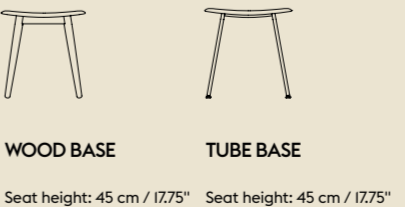

FIBER STOOL

A simple stool with loads of character that makes for an extra seat in the hallway, bedroom or around the dining table.

Available with two different bases, two Fiber composite colors and various Ready-To-Ship and Made-To-Order textile and leather options.