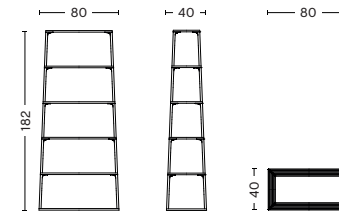

## EIFFEL COLLECTION

Based on a simple layering principal, Depping & Jørgensen have created a flexible and multifunctional range of shelving units and tables using cast aluminium leg modules with powder-coated MDF square, triangular or rectangular plates in different sizes. The shelving systems and tables are available in diverse colours, heights and shapes, making them suitable for use in a wide range of private and public contexts.

- EIFFEL SHELF -

**DIMENSIONS**

EIFFEL SHELF SQUARE 4 LAYER  
W50 x D50 x H110 cm  
Available in Ink black

EIFFEL SHELF TRIANGLE 5 LAYER  
W52 x D52 x H145 cm  
Available in Warm sand

EIFFEL SHELF 6 LAYER  
W80 x D40 x H182 cm  
Available in Warm sand

- EIFFEL TABLE -

**DIMENSIONS**

**EIFFEL COFFEE TABLE SQUARE**  
 W65 x D65 x H38 cm  
 Available only in Black and Dark brick

**EIFFEL COFFEE TABLE RECTANGULAR**  
 W110 x D50 x H38 cm  
 Available only in Warm sand

**EIFFEL SIDE TABLE TRIANGLE**  
 W52 x D52 x H38 cm  
 Available only in Black and Dark brick

- EIFFEL TABLE -

**MATERIALS**

SHELVES & TABLETOPS / 18 mm powder coated MDF with straight edge

FRAME & LEGS / Powder coated aluminum