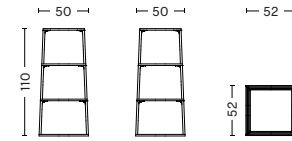

## EIFFEL COLLECTION

Based on a simple layering principal, Depping & Jørgensen have created a flexible and multifunctional range of shelving units and tables using cast aluminium leg modules with powder-coated MDF square, triangular or rectangular plates in different sizes. The shelving systems and tables are available in diverse colours, heights and shapes, making them suitable for use in a wide range of private and public contexts.

- EIFFEL SHELF -

**DIMENSIONS**

EIFFEL SHELF SQUARE 4 LAYER  
W50 x D50 x H110 cm  
Available in Ink black

EIFFEL SHELF TRIANGLE 5 LAYER  
W52 x D52 x H145 cm  
Available in Warm sand

EIFFEL SHELF 6 LAYER  
W80 x D40 x H182 cm  
Available in Warm sand

- EIFFEL TABLE -

**DIMENSIONS**

**EIFFEL COFFEE TABLE SQUARE**  
 W65 x D65 x H38 cm  
 Available only in Black and Dark brick

**EIFFEL COFFEE TABLE RECTANGULAR**  
 W110 x D50 x H38 cm  
 Available only in Warm sand

**EIFFEL SIDE TABLE TRIANGLE**  
 W52 x D52 x H38 cm  
 Available only in Black and Dark brick

- EIFFEL TABLE -

**MATERIALS**

SHELVES & TABLETOPS / 18 mm powder coated MDF with straight edge

FRAME & LEGS / Powder coated aluminum