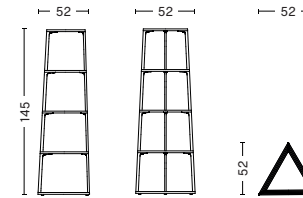

## EIFFEL COLLECTION

Based on a simple layering principal, Depping & Jørgensen have created a flexible and multifunctional range of shelving units and tables using cast aluminium leg modules with powder-coated MDF square, triangular or rectangular plates in different sizes. The shelving systems and tables are available in diverse colours, heights and shapes, making them suitable for use in a wide range of private and public contexts.

- EIFFEL SHELF -

**DIMENSIONS**

EIFFEL SHELF SQUARE 4 LAYER  
W50 x D50 x H110 cm  
Available in Ink black

EIFFEL SHELF TRIANGLE 5 LAYER  
W52 x D52 x H145 cm  
Available in Warm sand

EIFFEL SHELF 6 LAYER  
W80 x D40 x H182 cm  
Available in Warm sand

- EIFFEL TABLE -

**DIMENSIONS**

**EIFFEL COFFEE TABLE SQUARE**  
 W65 x D65 x H38 cm  
 Available only in Black and Dark brick

**EIFFEL COFFEE TABLE RECTANGULAR**  
 W110 x D50 x H38 cm  
 Available only in Warm sand

**EIFFEL SIDE TABLE TRIANGLE**  
 W52 x D52 x H38 cm  
 Available only in Black and Dark brick

- EIFFEL TABLE -

**MATERIALS**

SHELVES & TABLETOPS / 18 mm powder coated MDF with straight edge

FRAME & LEGS / Powder coated aluminum