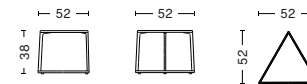

- EIFFEL SHELF -

**DIMENSIONS**

EIFFEL SHELF SQUARE 4 LAYER  
W50 x D50 x H110 cm  
Available in Ink black

EIFFEL SHELF TRIANGLE 5 LAYER  
W52 x D52 x H145 cm  
Available in Warm sand

EIFFEL SHELF 6 LAYER  
W80 x D40 x H182 cm  
Available in Warm sand

- EIFFEL TABLE -

**DIMENSIONS**

**EIFFEL COFFEE TABLE SQUARE**  
 W65 x D65 x H38 cm  
 Available only in Black and Dark brick

**EIFFEL COFFEE TABLE RECTANGULAR**  
 W110 x D50 x H38 cm  
 Available only in Warm sand

**EIFFEL SIDE TABLE TRIANGLE**  
 W52 x D52 x H38 cm  
 Available only in Black and Dark brick

- EIFFEL TABLE -

**MATERIALS**

SHELVES & TABLETOPS / 18 mm powder coated MDF with straight edge

FRAME & LEGS / Powder coated aluminum