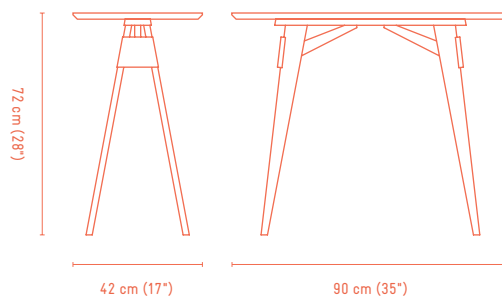

CARE: Wipe with damp cloth.

MADE IN: Made in Thailand.

WEIGHT: Net weight: 8.3 kg (18.3 lbs)

PRICE (EUR): Black: 308.00 ex. VAT.
Oak: 348.00 ex. VAT.

INDEX: ① Arco side table, black
Item No. 2598-1000

② Arco side table, oak
Item No. 2598-8400

DIMENSIONS:

ARCO SIDE TABLE

DESIGN: Chuck Mack, 2019.

MATERIAL: Trestles: Stained solid wood.
Tabletop: Veneered MDF (oak/black stained).

CARE: Wipe with damp cloth.

MADE IN: Made in Thailand.

WEIGHT: Net weight: 3.4 kg (7.5 lbs)