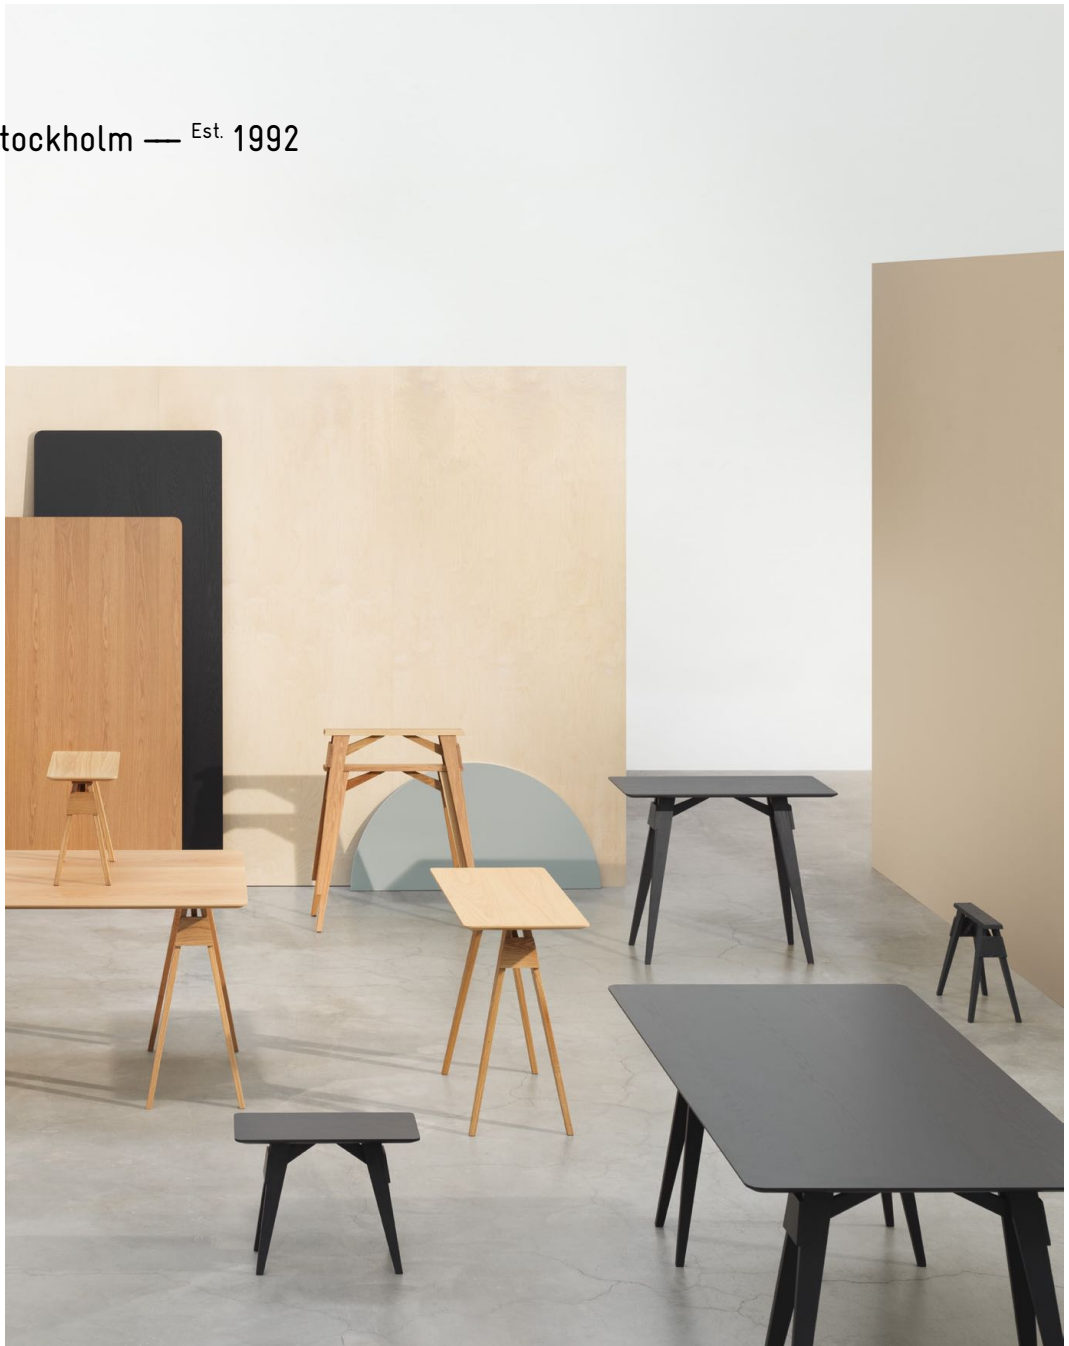

Design House Stockholm — Est. 1992

ARCO /CHUCK MACK

→

The series was born in 2015 from an idea with classic trestles, which have played an important role in Design House Stockholm's development of the Arco tables. It started with a desk, which then inspired a dining table, leading to these new additions to the family. The Arco series is now complete with practical tables sporting high or low trestle legs. The idea is simple and functional, building on Chuck Mack's development of traditional carpenters trestles used by carpenters when adjusting the height of their working tables.

The tables are fitted with exceptional legs that can bear heavy weights in the same way as carpenter trestles. Just like their predecessors, the new models are easy to place and serve as neat little tables for your displays, plants, as a desk, or whatever you choose to use them for.

CHUCK MACK

DESIGN: Chuck Mack, 2013.

MATERIAL: Lacquered solid wood. Tempered safety glass with round corners and chamfered edges.

OTHER INFORMATION: Drawer opens from either side.
Trestles: Set of two (2)