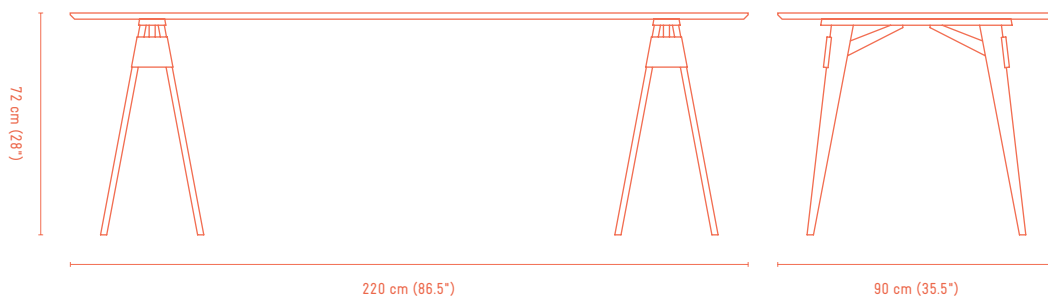

DIMENSIONS:

ARCO DINING TABLE (220 cm)

INDEX:

(A)=Trestles
(B)=Frame & Drawer
(C)=Glass worktop
(D)=Tabletop

1 Arco desk, black
(A) Item No. 2179-1000
(B) Item No. 2180-1000
(C) Item No. 2181-1000

2 Arco desk, oak
(A) Item No. 2179-8400
(B) Item No. 2180-8400
(C) Item No. 2181-1000