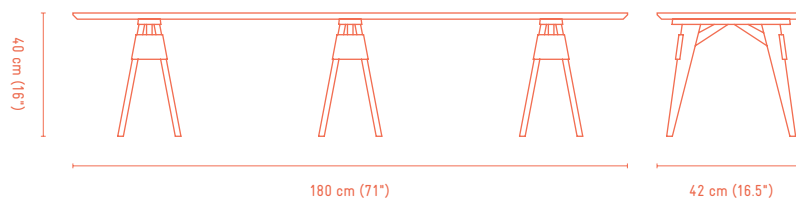

DIMENSIONS: