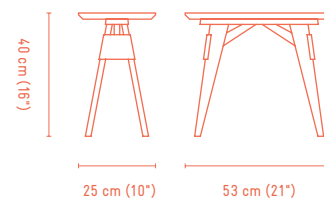

CARE: Wipe with damp cloth.

MADE IN: Made in Thailand.

WEIGHT: Net weight: 8.3 kg (18.3 lbs)

PRICE (EUR): Black: 308.00 ex. VAT.
Oak: 348.00 ex. VAT.

INDEX: ① Arco side table, black
Item No. 2598-1000

② Arco side table, oak
Item No. 2598-8400

DIMENSIONS:

ARCO SIDE TABLE

DESIGN: Chuck Mack, 2019.

MATERIAL: Trestles: Stained solid wood.
Tabletop: Veneered MDF (oak/black stained).

CARE: Wipe with damp cloth.

MADE IN: Made in Thailand.

WEIGHT: Net weight: 3.4 kg (7.5 lbs)

PRICE (EUR): Black: 149.00 ex. VAT.
Oak: 158.00 ex. VAT.

INDEX: **1** Arco small table, black
Item No. 2597-1000

2 Arco small table, oak
Item No. 2597-8400

DIMENSIONS:

ARCO SMALL TABLE

DESIGN: Chuck Mack, 2018.