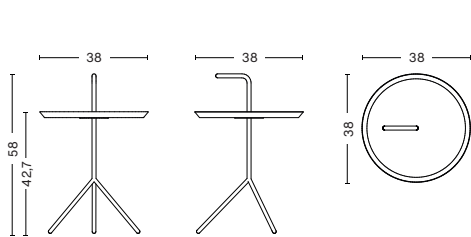

DLM

PRODUCT FACT SHEET

DLM

DESIGN BY THOMAS BENTZEN, 2007

Thomas Bentzen's portable side table is aptly named 'Don't Leave Me'. Abbreviated to DLM, it features a convenient handle that allows the metal table to be carried from room to room. Although it has a lightweight and portable structure, the three slanted legs provide great stability. Available in two sizes, the DLM and DLM XL make functional alternatives to traditional coffee tables and can be used in most home or office environments. Both sizes are made in powder coated steel and come in different colour options.

HIGHLIGHTS

- Lightweight portable side table.
- Available in a variety of colours and glosses.
- Available in two sizes - Ø38 cm | and Ø48 cm.
- Suitable for a wide variety of private and office environments.

DIMENSIONS

DLM
DIAMETER 38 CM | 14.96"
HEIGHT 58 CM | 22.83"

DLM XL
DIAMETER 48 CM | 18.90"
HEIGHT 65 CM | 25.59"

MATERIAL

Powder coated steel.

COUNTRY OF ORIGIN

China

COLOUR & FINISH