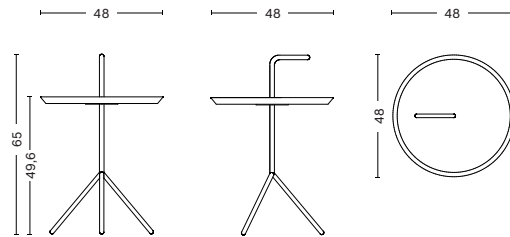

DLM

PRODUCT FACT SHEET

DLM

DESIGN BY THOMAS BENTZEN, 2007

Thomas Bentzen's portable side table is aptly named 'Don't Leave Me'. Abbreviated to DLM, it features a convenient handle that allows the metal table to be carried from room to room. Although it has a lightweight and portable structure, the three slanted legs provide great stability. Available in two sizes, the DLM and DLM XL make functional alternatives to traditional coffee tables and can be used in most home or office environments. Both sizes are made in powder coated steel and come in different colour options.

HIGHLIGHTS

- Lightweight portable side table.
- Available in a variety of colours and glosses.
- Available in two sizes - Ø38 cm | and Ø48 cm.
- Suitable for a wide variety of private and office environments.

DIMENSIONS

DLM
DIAMETER 38 CM | 14.96"
HEIGHT 58 CM | 22.83"

DLM XL
DIAMETER 48 CM | 18.90"
HEIGHT 65 CM | 25.59"

MATERIAL

Powder coated steel.

COUNTRY OF ORIGIN

China

COLOUR & FINISH