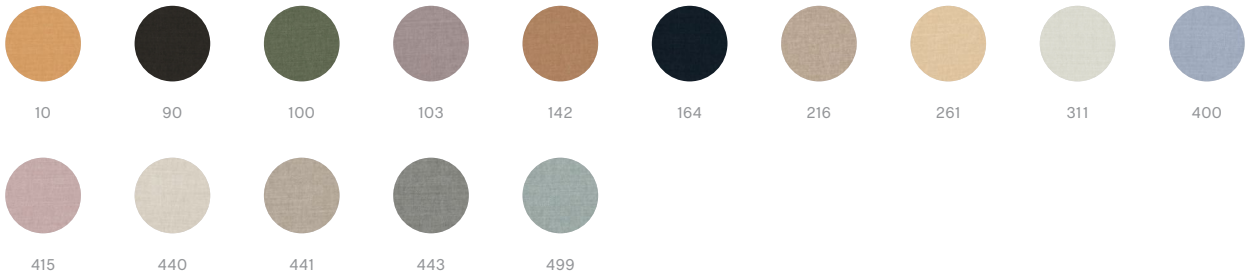

COLOUR & FINISH

Please note that the colour codes are indicative.

	FRAME	BLACK POWDER COATED STEEL	CHROMED STEEL
OUTER CANVAS		 RAL 9005	
BLACK CANVAS 100% LINEN			
NATURAL CANVAS 100% LINEN			

SELECTED FABRICS | MATTRESS & CUSHIONS

LINARA