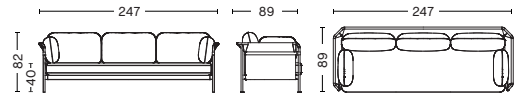

DIMENSIONS

1 SEATER

WIDTH 97 CM | 38.19"
DEPTH 89 CM | 35.04"
HEIGHT 82 CM | 32.28"
SEAT HEIGHT 40 CM | 15.75"
SEAT WIDTH 65 CM | 25.59"

2 SEATER

WIDTH 172 CM | 67.72"
DEPTH 89 CM | 35.04"
HEIGHT 82 CM | 32.28"
SEAT HEIGHT 40 CM | 15.75"
SEAT WIDTH 65 CM | 25.59"

3 SEATER

WIDTH 247 CM | 97.24"
DEPTH 89 CM | 35.04"
HEIGHT 82 CM | 32.28"
SEAT HEIGHT 40 CM | 15.75"
SEAT WIDTH 65 CM | 25.59"

MATERIALS

FRAME

Powder coated steel
or chromed steel.

MATTRESS & CUSHIONS

Foam and recycled polyester fiber duvet.
Mattress with integrated anti-slip fleece on the
back side. Non-reversible mattress. Piping is the
same material as the selected fabric or leather.