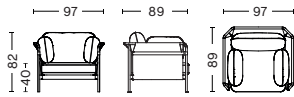

DIMENSIONS

1 SEATER

WIDTH 97 CM | 38.19"
DEPTH 89 CM | 35.04"
HEIGHT 82 CM | 32.28"
SEAT HEIGHT 40 CM | 15.75"
SEAT WIDTH 65 CM | 25.59"

2 SEATER

WIDTH 172 CM | 67.72"
DEPTH 89 CM | 35.04"
HEIGHT 82 CM | 32.28"
SEAT HEIGHT 40 CM | 15.75"
SEAT WIDTH 65 CM | 25.59"

3 SEATER

WIDTH 247 CM | 97.24"
DEPTH 89 CM | 35.04"
HEIGHT 82 CM | 32.28"
SEAT HEIGHT 40 CM | 15.75"
SEAT WIDTH 65 CM | 25.59"

MATERIALS

FRAME

Powder coated steel
or chromed steel.

MATTRESS & CUSHIONS

Foam and recycled polyester fiber duvet.
Mattress with integrated anti-slip fleece on the
back side. Non-reversible mattress. Piping is the
same material as the selected fabric or leather.