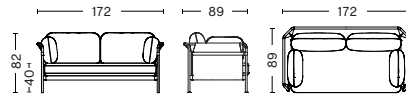

DIMENSIONS

1 SEATER

WIDTH 97 CM | 38.19"
DEPTH 89 CM | 35.04"
HEIGHT 82 CM | 32.28"
SEAT HEIGHT 40 CM | 15.75"
SEAT WIDTH 65 CM | 25.59"

2 SEATER

WIDTH 172 CM | 67.72"
DEPTH 89 CM | 35.04"
HEIGHT 82 CM | 32.28"
SEAT HEIGHT 40 CM | 15.75"
SEAT WIDTH 65 CM | 25.59"

3 SEATER

WIDTH 247 CM | 97.24"
DEPTH 89 CM | 35.04"
HEIGHT 82 CM | 32.28"
SEAT HEIGHT 40 CM | 15.75"
SEAT WIDTH 65 CM | 25.59"

MATERIALS

FRAME

Powder coated steel
or chromed steel.

MATTRESS & CUSHIONS

Foam and recycled polyester fiber duvet.
Mattress with integrated anti-slip fleece on the
back side. Non-reversible mattress. Piping is the
same material as the selected fabric or leather.