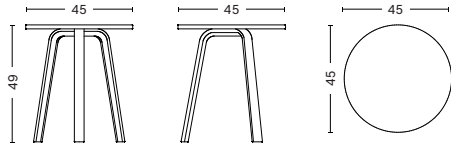

DIMENSIONS

Ø 45 CM | 17.72"
HEIGHT 39 CM | 15.35"

Ø 60 CM | 23.62"
HEIGHT 32 CM | 12.60"

Ø 45 CM | 17.72"
HEIGHT 49 CM | 19.29"

Ø 60 CM | 23.62"
HEIGHT 39 CM | 15.35"

MATERIALS

TABLETOP

18 mm solid wood with bevelled edge.

LEGS

Moulded oak veneer.

COUNTRY OF ORIGIN

Latvia

COLOUR & FINISH

Please note that the colour codes are indicative.

	SIZE	Ø45 X H39 CM	Ø45 X H49 CM	Ø60 X H32 CM	Ø60 X H39 CM
FINISH					
BLACK WATER-BASED LACQUERED OAK RAL 9005		●	●	●	●
OILED OAK		●	●	●	●
WATER-BASED LAQUERED OAK		●	●	●	●
WHITE WATER-BASED LAQUERED OAK RAL 9010		●	●	●	●
BRUNSWICK GREEN WATER-BASED LAQUERED OAK NCS S 7010 B50G			●		●