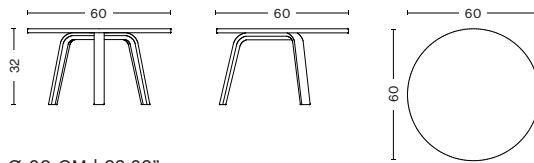

BELLA COFFEE TABLE

PRODUCT FACT SHEET

HAY

BELLA COFFEE TABLE

DESIGN BY HAY, 2011

HAY's Bella Coffee Table is an understated table that is small enough to place anywhere. The ultra-thin surface and moulded oak veneer legs create a functional and aesthetically light table that can be used separately or positioned in pairs or groups.

DIMENSIONS

Ø 45 CM | 17.72"
HEIGHT 39 CM | 15.35"

Ø 60 CM | 23.62"
HEIGHT 32 CM | 12.60"

Ø 45 CM | 17.72"
HEIGHT 49 CM | 19.29"

Ø 60 CM | 23.62"
HEIGHT 39 CM | 15.35"

MATERIALS

TABLETOP

18 mm solid wood with bevelled edge.

LEGS

Moulded oak veneer.

COUNTRY OF ORIGIN

Latvia

COLOUR & FINISH

Please note that the colour codes are indicative.

	SIZE	Ø45 X H39 CM	Ø45 X H49 CM	Ø60 X H32 CM	Ø60 X H39 CM
FINISH					
BLACK WATER-BASED LACQUERED OAK RAL 9005		●	●	●	●
OILED OAK		●	●	●	●
WATER-BASED LAQUERED OAK		●	●	●	●
WHITE WATER-BASED LAQUERED OAK RAL 9010		●	●	●	●
BRUNSWICK GREEN WATER-BASED LAQUERED OAK NCS S 7010 B50G			●		●