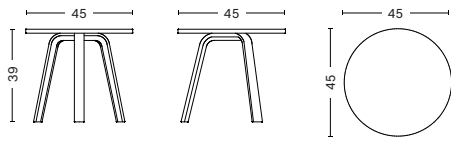

BELLA COFFEE TABLE

PRODUCT FACT SHEET

HAY

BELLA COFFEE TABLE

DESIGN BY HAY, 2011

HAY's Bella Coffee Table is an understated table that is small enough to place anywhere. The ultra-thin surface and moulded oak veneer legs create a functional and aesthetically light table that can be used separately or positioned in pairs or groups.

DIMENSIONS

Ø 45 CM | 17.72"
HEIGHT 39 CM | 15.35"

Ø 60 CM | 23.62"
HEIGHT 32 CM | 12.60"

Ø 45 CM | 17.72"
HEIGHT 49 CM | 19.29"

Ø 60 CM | 23.62"
HEIGHT 39 CM | 15.35"

MATERIALS

TABLETOP

18 mm solid wood with bevelled edge.

LEGS

Moulded oak veneer.

COUNTRY OF ORIGIN

Latvia

COLOUR & FINISH

Please note that the colour codes are indicative.

	SIZE	Ø45 X H39 CM	Ø45 X H49 CM	Ø60 X H32 CM	Ø60 X H39 CM
FINISH					
BLACK WATER-BASED LACQUERED OAK RAL 9005		●	●	●	●
OILED OAK		●	●	●	●
WATER-BASED LAQUERED OAK		●	●	●	●
WHITE WATER-BASED LAQUERED OAK RAL 9010		●	●	●	●
BRUNSWICK GREEN WATER-BASED LAQUERED OAK NCS S 7010 B50G			●		●