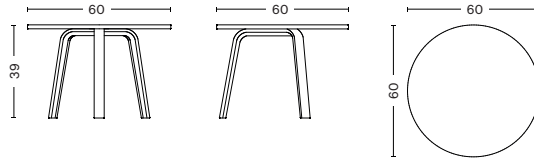

DIMENSIONS

Ø 45 CM | 17.72"
HEIGHT 39 CM | 15.35"

Ø 60 CM | 23.62"
HEIGHT 32 CM | 12.60"

Ø 45 CM | 17.72"
HEIGHT 49 CM | 19.29"

Ø 60 CM | 23.62"
HEIGHT 39 CM | 15.35"

MATERIALS

TABLETOP

18 mm solid wood with bevelled edge.

LEGS

Moulded oak veneer.

COUNTRY OF ORIGIN

Latvia

COLOUR & FINISH

Please note that the colour codes are indicative.

	SIZE	Ø45 X H39 CM	Ø45 X H49 CM	Ø60 X H32 CM	Ø60 X H39 CM
FINISH					
BLACK WATER-BASED LACQUERED OAK RAL 9005		●	●	●	●
OILED OAK		●	●	●	●
WATER-BASED LAQUERED OAK		●	●	●	●
WHITE WATER-BASED LAQUERED OAK RAL 9010		●	●	●	●
BRUNSWICK GREEN WATER-BASED LAQUERED OAK NCS S 7010 B50G			●		●