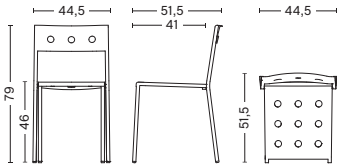

DIMENSIONS

BALCONY CHAIR

WIDTH 44,5 CM | 17.52"
DEPTH 51,5 CM | 20.27"
HEIGHT 79 CM | 31.1"
SEAT HEIGHT 46 CM | 18.11"
SEAT DEPTH 41 CM | 16.14"

BALCONY ARMCHAIR

WIDTH 51,5 CM | 20.27"
DEPTH 51,5 CM | 20.27"
HEIGHT 79 CM | 31.1"
SEAT HEIGHT 46 CM | 18.11"
SEAT DEPTH 41 CM | 16.14"

BALCONY BENCH

LENGTH 119,5 CM | 47.05"
DEPTH 35 CM | 13.77"
HEIGHT 46 CM | 18.11"

BALCONY BENCH

LENGTH 165,5 CM | 65.15"
DEPTH 35 CM | 13.77"
HEIGHT 46 CM | 18.11"

DIMENSIONS

BALCONY TABLE
LENGTH 190 CM | 74.8"
WIDTH 87 CM | 34.25"
HEIGHT 74 CM | 29.13"

BALCONY TABLE
LENGTH 144 CM | 56.69"
WIDTH 76 CM | 29.92"
HEIGHT 74 CM | 29.13"

BALCONY TABLE
LENGTH 75 CM | 29.53"
WIDTH 76 CM | 29.92"
HEIGHT 74 CM | 29.13"

BALCONY LOW TABLE
LENGTH 50 CM | 19.68"
WIDTH 51,5 CM | 20.27"
HEIGHT 39 CM | 15.35"

DIMENSIONS

FOR CHAIR & ARMCHAIR
 WIDTH 38,5 CM | 15.15"
 DEPTH 40,5 CM | 15.94"
 HEIGHT 4 CM | 1.57"

FOR LOUNGE CHAIR & LOUNGE ARMCHAIR
 WIDTH 49,5 CM | 20.67"
 DEPTH 51,5 CM | 18.90"
 HEIGHT 4 CM | 1.57"