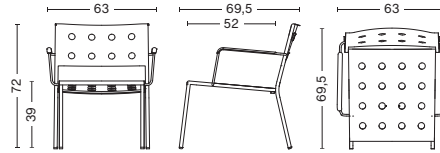

DIMENSIONS

BALCONY CHAIR

WIDTH 44,5 CM | 17.52"
DEPTH 51,5 CM | 20.27"
HEIGHT 79 CM | 31.1"
SEAT HEIGHT 46 CM | 18.11"
SEAT DEPTH 41 CM | 16.14"

BALCONY ARMCHAIR

WIDTH 51,5 CM | 20.27"
DEPTH 51,5 CM | 20.27"
HEIGHT 79 CM | 31.1"
SEAT HEIGHT 46 CM | 18.11"
SEAT DEPTH 41 CM | 16.14"

BALCONY LOUNGE CHAIR

WIDTH 55 CM | 21.65"
DEPTH 69,5 CM | 27.36"
HEIGHT 72 CM | 28.35"
SEAT HEIGHT 39 CM | 15.35"
SEAT DEPTH 52 CM | 20.47"

BALCONY LOUNGE ARMCHAIR

WIDTH 63 CM | 24.8"
DEPTH 69,5 CM | 27.36"
HEIGHT 72 CM | 28.35"
SEAT HEIGHT 39 CM | 15.35"
SEAT DEPTH 52 CM | 20.47"

BALCONY BENCH

LENGTH 119,5 CM | 47.05"
DEPTH 35 CM | 13.77"
HEIGHT 46 CM | 18.11"

BALCONY BENCH

LENGTH 165,5 CM | 65.15"
DEPTH 35 CM | 13.77"
HEIGHT 46 CM | 18.11"

DIMENSIONS

BALCONY TABLE
LENGTH 190 CM | 74.8"
WIDTH 87 CM | 34.25"
HEIGHT 74 CM | 29.13"

BALCONY TABLE
LENGTH 144 CM | 56.69"
WIDTH 76 CM | 29.92"
HEIGHT 74 CM | 29.13"

BALCONY TABLE
LENGTH 75 CM | 29.53"
WIDTH 76 CM | 29.92"
HEIGHT 74 CM | 29.13"

BALCONY LOW TABLE
LENGTH 50 CM | 19.68"
WIDTH 51,5 CM | 20.27"
HEIGHT 39 CM | 15.35"