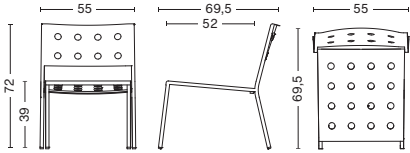

DIMENSIONS

BALCONY CHAIR

WIDTH 44,5 CM | 17.52"
DEPTH 51,5 CM | 20.27"
HEIGHT 79 CM | 31.1"
SEAT HEIGHT 46 CM | 18.11"
SEAT DEPTH 41 CM | 16.14"

BALCONY ARMCHAIR

WIDTH 51,5 CM | 20.27"
DEPTH 51,5 CM | 20.27"
HEIGHT 79 CM | 31.1"
SEAT HEIGHT 46 CM | 18.11"
SEAT DEPTH 41 CM | 16.14"

BALCONY LOUNGE CHAIR

WIDTH 55 CM | 21.65"
DEPTH 69,5 CM | 27.36"
HEIGHT 72 CM | 28.35"
SEAT HEIGHT 39 CM | 15.35"
SEAT DEPTH 52 CM | 20.47"

BALCONY LOUNGE ARMCHAIR

WIDTH 63 CM | 24.8"
DEPTH 69,5 CM | 27.36"
HEIGHT 72 CM | 28.35"
SEAT HEIGHT 39 CM | 15.35"
SEAT DEPTH 52 CM | 20.47"

BALCONY BENCH

LENGTH 119,5 CM | 47.05"
DEPTH 35 CM | 13.77"
HEIGHT 46 CM | 18.11"

BALCONY BENCH

LENGTH 165,5 CM | 65.15"
DEPTH 35 CM | 13.77"
HEIGHT 46 CM | 18.11"

DIMENSIONS

BALCONY TABLE
LENGTH 190 CM | 74.8"
WIDTH 87 CM | 34.25"
HEIGHT 74 CM | 29.13"

BALCONY TABLE
LENGTH 144 CM | 56.69"
WIDTH 76 CM | 29.92"
HEIGHT 74 CM | 29.13"

BALCONY TABLE
LENGTH 75 CM | 29.53"
WIDTH 76 CM | 29.92"
HEIGHT 74 CM | 29.13"

BALCONY LOW TABLE
LENGTH 50 CM | 19.68"
WIDTH 51,5 CM | 20.27"
HEIGHT 39 CM | 15.35"