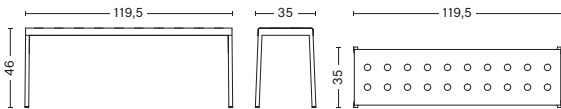

BALCONY BENCH

LENGTH 119,5 CM | 47.05"
DEPTH 35 CM | 13.77"
HEIGHT 46 CM | 18.11"