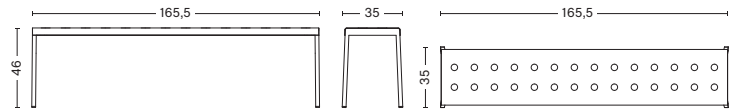

DIMENSIONS

BALCONY CHAIR

WIDTH 44,5 CM | 17.52"
DEPTH 51,5 CM | 20.27"
HEIGHT 79 CM | 31.1"
SEAT HEIGHT 46 CM | 18.11"
SEAT DEPTH 41 CM | 16.14"

BALCONY ARMCHAIR

WIDTH 51,5 CM | 20.27"
DEPTH 51,5 CM | 20.27"
HEIGHT 79 CM | 31.1"
SEAT HEIGHT 46 CM | 18.11"
SEAT DEPTH 41 CM | 16.14"

BALCONY LOUNGE CHAIR

WIDTH 55 CM | 21.65"
DEPTH 69,5 CM | 27.36"
HEIGHT 72 CM | 28.35"
SEAT HEIGHT 39 CM | 15.35"
SEAT DEPTH 52 CM | 20.47"

BALCONY LOUNGE ARMCHAIR

WIDTH 63 CM | 24.8"
DEPTH 69,5 CM | 27.36"
HEIGHT 72 CM | 28.35"
SEAT HEIGHT 39 CM | 15.35"
SEAT DEPTH 52 CM | 20.47"

BALCONY BENCH

LENGTH 119,5 CM | 47.05"
DEPTH 35 CM | 13.77"
HEIGHT 46 CM | 18.11"

BALCONY BENCH

LENGTH 165,5 CM | 65.15"
DEPTH 35 CM | 13.77"
HEIGHT 46 CM | 18.11"

DIMENSIONS

BALCONY TABLE
LENGTH 190 CM | 74.8"
WIDTH 87 CM | 34.25"
HEIGHT 74 CM | 29.13"

BALCONY TABLE
LENGTH 144 CM | 56.69"
WIDTH 76 CM | 29.92"
HEIGHT 74 CM | 29.13"

BALCONY TABLE
LENGTH 75 CM | 29.53"
WIDTH 76 CM | 29.92"
HEIGHT 74 CM | 29.13"

BALCONY LOW TABLE
LENGTH 50 CM | 19.68"
WIDTH 51,5 CM | 20.27"
HEIGHT 39 CM | 15.35"