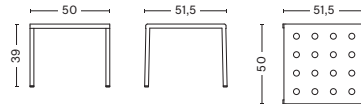

DIMENSIONS

BALCONY CHAIR

WIDTH 44,5 CM | 17.52"
DEPTH 51,5 CM | 20.27"
HEIGHT 79 CM | 31.1"
SEAT HEIGHT 46 CM | 18.11"
SEAT DEPTH 41 CM | 16.14"

BALCONY ARMCHAIR

WIDTH 51,5 CM | 20.27"
DEPTH 51,5 CM | 20.27"
HEIGHT 79 CM | 31.1"
SEAT HEIGHT 46 CM | 18.11"
SEAT DEPTH 41 CM | 16.14"

BALCONY LOUNGE CHAIR

WIDTH 55 CM | 21.65"
DEPTH 69,5 CM | 27.36"
HEIGHT 72 CM | 28.35"
SEAT HEIGHT 39 CM | 15.35"
SEAT DEPTH 52 CM | 20.47"

BALCONY LOUNGE ARMCHAIR

WIDTH 63 CM | 24.8"
DEPTH 69,5 CM | 27.36"
HEIGHT 72 CM | 28.35"
SEAT HEIGHT 39 CM | 15.35"
SEAT DEPTH 52 CM | 20.47"

BALCONY BENCH

LENGTH 119,5 CM | 47.05"
DEPTH 35 CM | 13.77"
HEIGHT 46 CM | 18.11"

BALCONY BENCH

LENGTH 165,5 CM | 65.15"
DEPTH 35 CM | 13.77"
HEIGHT 46 CM | 18.11"

DIMENSIONS

BALCONY TABLE
LENGTH 190 CM | 74.8"
WIDTH 87 CM | 34.25"
HEIGHT 74 CM | 29.13"

BALCONY TABLE
LENGTH 144 CM | 56.69"
WIDTH 76 CM | 29.92"
HEIGHT 74 CM | 29.13"

BALCONY TABLE
LENGTH 75 CM | 29.53"
WIDTH 76 CM | 29.92"
HEIGHT 74 CM | 29.13"

BALCONY LOW TABLE
LENGTH 50 CM | 19.68"
WIDTH 51,5 CM | 20.27"
HEIGHT 39 CM | 15.35"