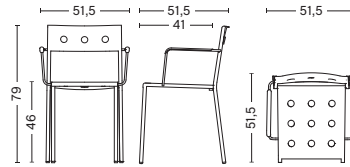

DIMENSIONS

BALCONY CHAIR

WIDTH 44,5 CM | 17.52"
DEPTH 51,5 CM | 20.27"
HEIGHT 79 CM | 31.1"
SEAT HEIGHT 46 CM | 18.11"
SEAT DEPTH 41 CM | 16.14"

BALCONY ARMCHAIR

WIDTH 51,5 CM | 20.27"
DEPTH 51,5 CM | 20.27"
HEIGHT 79 CM | 31.1"
SEAT HEIGHT 46 CM | 18.11"
SEAT DEPTH 41 CM | 16.14"

BALCONY LOUNGE CHAIR

WIDTH 55 CM | 21.65"
DEPTH 69,5 CM | 27.36"
HEIGHT 72 CM | 28.35"
SEAT HEIGHT 39 CM | 15.35"
SEAT DEPTH 52 CM | 20.47"

BALCONY LOUNGE ARMCHAIR

WIDTH 63 CM | 24.8"
DEPTH 69,5 CM | 27.36"
HEIGHT 72 CM | 28.35"
SEAT HEIGHT 39 CM | 15.35"
SEAT DEPTH 52 CM | 20.47"

BALCONY BENCH

LENGTH 119,5 CM | 47.05"
DEPTH 35 CM | 13.77"
HEIGHT 46 CM | 18.11"

BALCONY BENCH

LENGTH 165,5 CM | 65.15"
DEPTH 35 CM | 13.77"
HEIGHT 46 CM | 18.11"

DIMENSIONS

BALCONY TABLE
LENGTH 190 CM | 74.8"
WIDTH 87 CM | 34.25"
HEIGHT 74 CM | 29.13"

DIMENSIONS

FOR CHAIR & ARMCHAIR
 WIDTH 38,5 CM | 15.15"
 DEPTH 40,5 CM | 15.94"
 HEIGHT 4 CM | 1.57"

FOR LOUNGE CHAIR & LOUNGE ARMCHAIR
 WIDTH 49,5 CM | 20.67"
 DEPTH 51,5 CM | 18.90"
 HEIGHT 4 CM | 1.57"