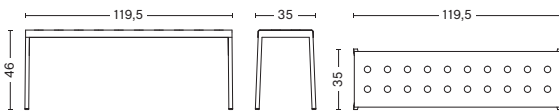

BALCONY BENCH

LENGTH 119,5 CM | 47.05"
DEPTH 35 CM | 13.77"
HEIGHT 46 CM | 18.11"