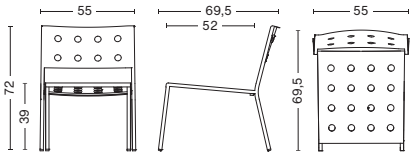

DIMENSIONS

BALCONY CHAIR

WIDTH 44,5 CM | 17.52"
DEPTH 51,5 CM | 20.27"
HEIGHT 79 CM | 31.1"
SEAT HEIGHT 46 CM | 18.11"
SEAT DEPTH 41 CM | 16.14"

BALCONY ARMCHAIR

WIDTH 51,5 CM | 20.27"
DEPTH 51,5 CM | 20.27"
HEIGHT 79 CM | 31.1"
SEAT HEIGHT 46 CM | 18.11"
SEAT DEPTH 41 CM | 16.14"

BALCONY LOUNGE CHAIR

WIDTH 55 CM | 21.65"
DEPTH 69,5 CM | 27.36"
HEIGHT 72 CM | 28.35"
SEAT HEIGHT 39 CM | 15.35"
SEAT DEPTH 52 CM | 20.47"

BALCONY LOUNGE ARMCHAIR

WIDTH 63 CM | 24.8"
DEPTH 69,5 CM | 27.36"
HEIGHT 72 CM | 28.35"
SEAT HEIGHT 39 CM | 15.35"
SEAT DEPTH 52 CM | 20.47"

BALCONY BENCH

LENGTH 119,5 CM | 47.05"
DEPTH 35 CM | 13.77"
HEIGHT 46 CM | 18.11"

BALCONY BENCH

LENGTH 165,5 CM | 65.15"
DEPTH 35 CM | 13.77"
HEIGHT 46 CM | 18.11"

DIMENSIONS

BALCONY TABLE
LENGTH 190 CM | 74.8"
WIDTH 87 CM | 34.25"
HEIGHT 74 CM | 29.13"

BALCONY TABLE
LENGTH 144 CM | 56.69"
WIDTH 76 CM | 29.92"
HEIGHT 74 CM | 29.13"

BALCONY TABLE
LENGTH 75 CM | 29.53"
WIDTH 76 CM | 29.92"
HEIGHT 74 CM | 29.13"

BALCONY LOW TABLE
LENGTH 50 CM | 19.68"
WIDTH 51,5 CM | 20.27"
HEIGHT 39 CM | 15.35"