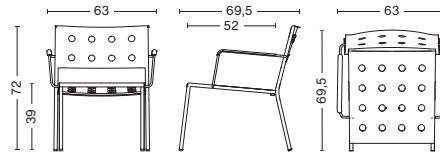

DIMENSIONS

BALCONY CHAIR

WIDTH 44,5 CM | 17.52"
DEPTH 51,5 CM | 20.27"
HEIGHT 79 CM | 31.1"
SEAT HEIGHT 46 CM | 18.11"
SEAT DEPTH 41 CM | 16.14"

BALCONY ARMCHAIR

WIDTH 51,5 CM | 20.27"
DEPTH 51,5 CM | 20.27"
HEIGHT 79 CM | 31.1"
SEAT HEIGHT 46 CM | 18.11"
SEAT DEPTH 41 CM | 16.14"

BALCONY LOUNGE CHAIR

WIDTH 55 CM | 21.65"
DEPTH 69,5 CM | 27.36"
HEIGHT 72 CM | 28.35"
SEAT HEIGHT 39 CM | 15.35"
SEAT DEPTH 52 CM | 20.47"

BALCONY LOUNGE ARMCHAIR

WIDTH 63 CM | 24.8"
DEPTH 69,5 CM | 27.36"
HEIGHT 72 CM | 28.35"
SEAT HEIGHT 39 CM | 15.35"
SEAT DEPTH 52 CM | 20.47"

BALCONY BENCH

LENGTH 119,5 CM | 47.05"
DEPTH 35 CM | 13.77"
HEIGHT 46 CM | 18.11"

BALCONY BENCH

LENGTH 165,5 CM | 65.15"
DEPTH 35 CM | 13.77"
HEIGHT 46 CM | 18.11"

DIMENSIONS

BALCONY TABLE
LENGTH 190 CM | 74.8"
WIDTH 87 CM | 34.25"
HEIGHT 74 CM | 29.13"

BALCONY TABLE
LENGTH 144 CM | 56.69"
WIDTH 76 CM | 29.92"
HEIGHT 74 CM | 29.13"

BALCONY TABLE
LENGTH 75 CM | 29.53"
WIDTH 76 CM | 29.92"
HEIGHT 74 CM | 29.13"

BALCONY LOW TABLE
LENGTH 50 CM | 19.68"
WIDTH 51,5 CM | 20.27"
HEIGHT 39 CM | 15.35"