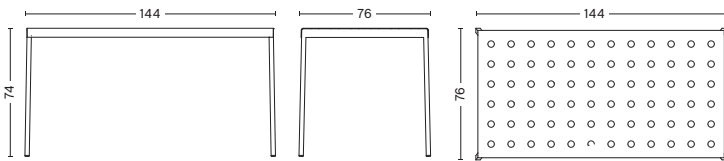

DIMENSIONS

BALCONY CHAIR

WIDTH 44,5 CM | 17.52"
DEPTH 51,5 CM | 20.27"
HEIGHT 79 CM | 31.1"
SEAT HEIGHT 46 CM | 18.11"
SEAT DEPTH 41 CM | 16.14"

BALCONY ARMCHAIR

WIDTH 51,5 CM | 20.27"
DEPTH 51,5 CM | 20.27"
HEIGHT 79 CM | 31.1"
SEAT HEIGHT 46 CM | 18.11"
SEAT DEPTH 41 CM | 16.14"

BALCONY LOUNGE CHAIR

WIDTH 55 CM | 21.65"
DEPTH 69,5 CM | 27.36"
HEIGHT 72 CM | 28.35"
SEAT HEIGHT 39 CM | 15.35"
SEAT DEPTH 52 CM | 20.47"

BALCONY LOUNGE ARMCHAIR

WIDTH 63 CM | 24.8"
DEPTH 69,5 CM | 27.36"
HEIGHT 72 CM | 28.35"
SEAT HEIGHT 39 CM | 15.35"
SEAT DEPTH 52 CM | 20.47"

BALCONY BENCH

LENGTH 119,5 CM | 47.05"
DEPTH 35 CM | 13.77"
HEIGHT 46 CM | 18.11"

BALCONY BENCH

LENGTH 165,5 CM | 65.15"
DEPTH 35 CM | 13.77"
HEIGHT 46 CM | 18.11"

DIMENSIONS

BALCONY TABLE
LENGTH 190 CM | 74.8"
WIDTH 87 CM | 34.25"
HEIGHT 74 CM | 29.13"

BALCONY TABLE
LENGTH 144 CM | 56.69"
WIDTH 76 CM | 29.92"
HEIGHT 74 CM | 29.13"

BALCONY TABLE
LENGTH 75 CM | 29.53"
WIDTH 76 CM | 29.92"
HEIGHT 74 CM | 29.13"

BALCONY LOW TABLE
LENGTH 50 CM | 19.68"
WIDTH 51,5 CM | 20.27"
HEIGHT 39 CM | 15.35"