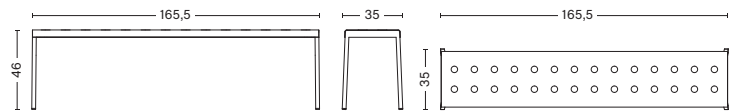

DIMENSIONS

BALCONY CHAIR

WIDTH 44,5 CM | 17.52"
DEPTH 51,5 CM | 20.27"
HEIGHT 79 CM | 31.1"
SEAT HEIGHT 46 CM | 18.11"
SEAT DEPTH 41 CM | 16.14"

BALCONY ARMCHAIR

WIDTH 51,5 CM | 20.27"
DEPTH 51,5 CM | 20.27"
HEIGHT 79 CM | 31.1"
SEAT HEIGHT 46 CM | 18.11"
SEAT DEPTH 41 CM | 16.14"

BALCONY LOUNGE CHAIR

WIDTH 55 CM | 21.65"
DEPTH 69,5 CM | 27.36"
HEIGHT 72 CM | 28.35"
SEAT HEIGHT 39 CM | 15.35"
SEAT DEPTH 52 CM | 20.47"

BALCONY LOUNGE ARMCHAIR

WIDTH 63 CM | 24.8"
DEPTH 69,5 CM | 27.36"
HEIGHT 72 CM | 28.35"
SEAT HEIGHT 39 CM | 15.35"
SEAT DEPTH 52 CM | 20.47"

BALCONY BENCH

LENGTH 119,5 CM | 47.05"
DEPTH 35 CM | 13.77"
HEIGHT 46 CM | 18.11"

BALCONY BENCH

LENGTH 165,5 CM | 65.15"
DEPTH 35 CM | 13.77"
HEIGHT 46 CM | 18.11"

DIMENSIONS

BALCONY TABLE
LENGTH 190 CM | 74.8"
WIDTH 87 CM | 34.25"
HEIGHT 74 CM | 29.13"