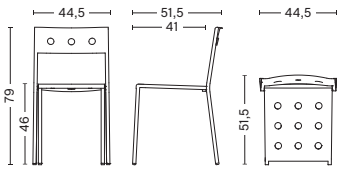

DIMENSIONS

BALCONY CHAIR

WIDTH 44,5 CM | 17.52"
DEPTH 51,5 CM | 20.27"
HEIGHT 79 CM | 31.1"
SEAT HEIGHT 46 CM | 18.11"
SEAT DEPTH 41 CM | 16.14"

BALCONY ARMCHAIR

WIDTH 51,5 CM | 20.27"
DEPTH 51,5 CM | 20.27"
HEIGHT 79 CM | 31.1"
SEAT HEIGHT 46 CM | 18.11"
SEAT DEPTH 41 CM | 16.14"

BALCONY BENCH

LENGTH 119,5 CM | 47.05"
DEPTH 35 CM | 13.77"
HEIGHT 46 CM | 18.11"

BALCONY BENCH

LENGTH 165,5 CM | 65.15"
DEPTH 35 CM | 13.77"
HEIGHT 46 CM | 18.11"

DIMENSIONS

BALCONY TABLE
LENGTH 190 CM | 74.8"
WIDTH 87 CM | 34.25"
HEIGHT 74 CM | 29.13"