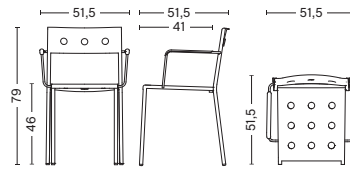

DIMENSIONS

BALCONY CHAIR

WIDTH 44,5 CM | 17.52"
DEPTH 51,5 CM | 20.27"
HEIGHT 79 CM | 31.1"
SEAT HEIGHT 46 CM | 18.11"
SEAT DEPTH 41 CM | 16.14"

BALCONY ARMCHAIR

WIDTH 51,5 CM | 20.27"
DEPTH 51,5 CM | 20.27"
HEIGHT 79 CM | 31.1"
SEAT HEIGHT 46 CM | 18.11"
SEAT DEPTH 41 CM | 16.14"

BALCONY LOUNGE CHAIR

WIDTH 55 CM | 21.65"
DEPTH 69,5 CM | 27.36"
HEIGHT 72 CM | 28.35"
SEAT HEIGHT 39 CM | 15.35"
SEAT DEPTH 52 CM | 20.47"

BALCONY LOUNGE ARMCHAIR

WIDTH 63 CM | 24.8"
DEPTH 69,5 CM | 27.36"
HEIGHT 72 CM | 28.35"
SEAT HEIGHT 39 CM | 15.35"
SEAT DEPTH 52 CM | 20.47"

BALCONY BENCH

LENGTH 119,5 CM | 47.05"
DEPTH 35 CM | 13.77"
HEIGHT 46 CM | 18.11"

BALCONY BENCH

LENGTH 165,5 CM | 65.15"
DEPTH 35 CM | 13.77"
HEIGHT 46 CM | 18.11"

DIMENSIONS

BALCONY TABLE
LENGTH 190 CM | 74.8"
WIDTH 87 CM | 34.25"
HEIGHT 74 CM | 29.13"

BALCONY TABLE
LENGTH 144 CM | 56.69"
WIDTH 76 CM | 29.92"
HEIGHT 74 CM | 29.13"

BALCONY TABLE
LENGTH 75 CM | 29.53"
WIDTH 76 CM | 29.92"
HEIGHT 74 CM | 29.13"

BALCONY LOW TABLE
LENGTH 50 CM | 19.68"
WIDTH 51,5 CM | 20.27"
HEIGHT 39 CM | 15.35"