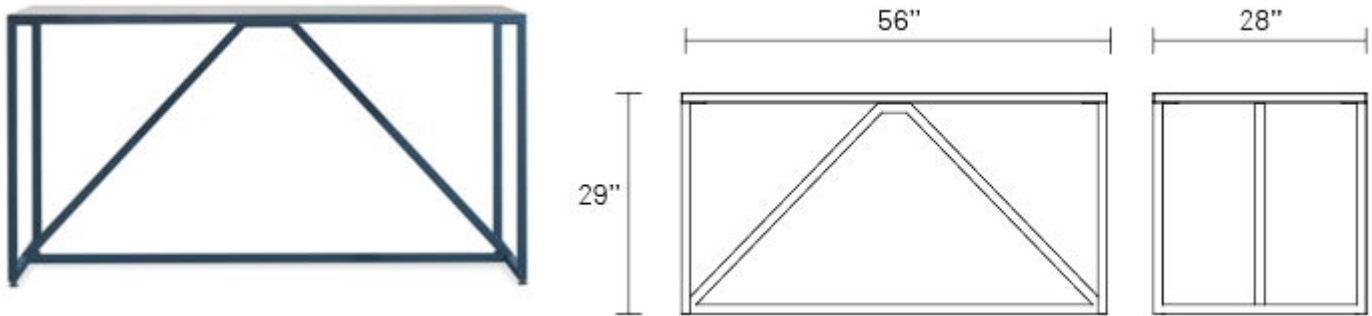

## Strut 56" Medium Table

The Strut Medium seats four, making it just right for smaller dining rooms. It also makes for one heck of a student desk. Powder-coated steel frame with a polyurethane finished MDF top. Shop the entire Strut Collection