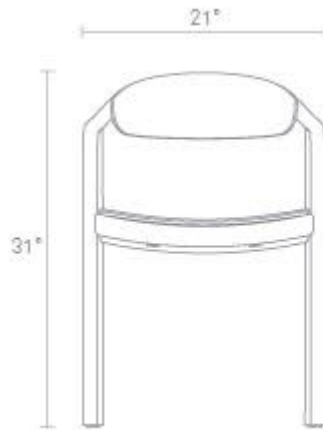

Dibs Chair

All-wood is all good. Steam-bent beech wood gently meanders to form a gorgeously understated silhouette whose comfort can't be overstated.

DAY

MIDNIGHT

LODEN

Product Details

- Plastic glides on feet to protect surfaces
- Day: natural Beech wood with beech veneers, solid wood legs
- Midnight / Loden on Beech: Painted Beech wood with beech veneers, solid painted wood legs
- BIFMA rated
- Ships fully assembled