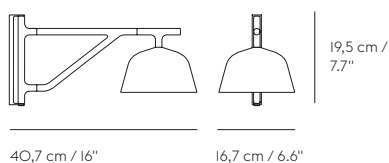

DESIGNED BY / YEAR OF DESIGN

TAF Studio / 2019

ABOUT THE DESIGNER

TAF Studio is a Stockholm-based design and architecture studio, founded by Gabriella Gustafson and Mattias Ståhlbom. The duo works within product and interior design.

CATEGORY

Wall lamp

ENVIRONMENT

Indoor

DESCRIPTION

A wall lamp with a quiet, modern expression. Alter the expression of the Ambit Wall Lamp to your personal need through its rotating arm and head, bringing a refined light to any bedroom, kitchen or hallway.

The Ambit Wall Lamp is mounted to a wall using a separate wall bracket part that the swing arm is snapped into, meaning that the lamp has a clean expression without visible screws. An extra wall mount piece is included which allows for the wiring to be integrated into the wall.

MATERIAL

Lampshade, arm fixture and wall bracket pieces are made from aluminum and the cord is made from PVC.

CORD LENGTH

250 cm / 98.4"

BULB INCLUDED

Yes

DIMMABLE FUNCTION

No

CLEANING AND CARE

Clean the lamp with a soft dry cloth. Always switch off the electricity before cleaning.

INSTALLATION

The power cord of the Ambit Wall Lamp can be routed backwards from the lamp through the mounting surface. Please note that the base of the lamp is smaller than a standard junction box and that the lamp is not designed for direct installation on the top of the junction box. When hardwiring, we recommend mounting onto a false wall, onto a headboard or using a trim plate. Please refer to local safety requirements for this type of installation.