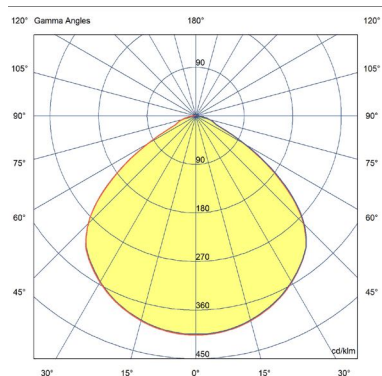

# AMBIT WALL LAMP – EU VERSION

**TAF STUDIO ON THE DESIGN** “What defines our attraction to shapes? With the Ambit Wall Lamp, we wanted to create a flexible light that explored form and proportions in a meticulous way. We discovered a unique dynamic between linear and rounded shapes that gives the lamp its unique outline, making the Ambit Wall Lamp a timeless design. With its adjustable arm and turnable head, the Ambit Wall Lamp has a functional character, joined by its clean expression with no visible screws and handspun aluminum material for an elegant touch.”