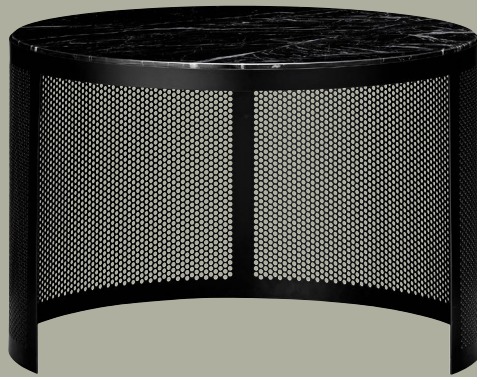

VARIATIONS

BLACK

Art. No.
504379001013

WALNUT & BLACK

Art. No.
504379000013