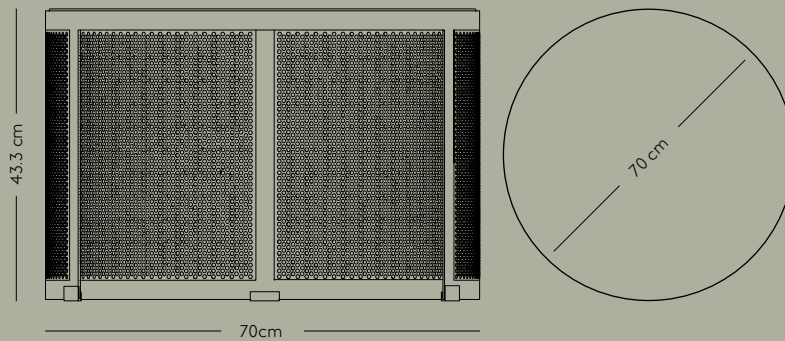

AYTM

PAUSILLUS TABLE (LARGE)

Product sheet

SPECIFICATIONS

<i>PRODUCT TYPE</i>	Table
<i>PRODUCT NAME</i>	PAUSILLUS
<i>COLOURS</i>	Black / Black & Black / Walnut
<i>DIMENSION</i>	Ø:77 H:43.3 cm
<i>MATERIAL</i>	Top: Marble or Walnut Frame: Perforated iron w. powder coating
<i>QUANTITY PER PARCEL</i>	1 (comes in 2 packages)
<i>COMPLIANT WITH</i>	ANSI/BIFMA X5.5-2014

Side table

MATERIAL

Table top: Marble
Walnut veneer
Frame: Steel w. powder coating

DIMENSIONS

Medium: L55 x W35 x H36,5 cm
Large: L70 x W35 x H43,3 cm

MINIMUM ORDER PER COLOR/SIZE

1

COMPLIANT WITH