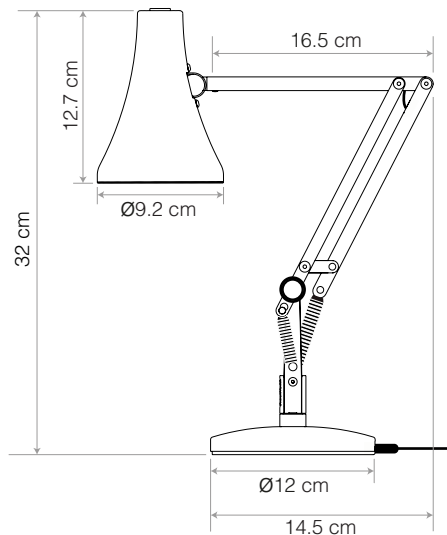

90 Mini Mini Desk Lamp

90 Mini Mini Collection | Technical Sheet

ANGLEPOISE®
Abandon Darkness.

Launched In 2012 | Designed by George Carwardine

Max Horizontal Reach 38 cm
Max Vertical Reach 50 cm

Product

Anodised metallic finish

Not recommended for hard contract environments. Please contact your sales manager for more information about contract usage.

Description

Offspring of the ever-popular 1970's Model 90 Anglepoise, our 90 Mini Mini light has all the functionality and personality of a traditional Anglepoise wrapped up in its tiny form. Put this hyper-flexible little light into any position and it will strike the pose that you choose. The LED module integrated into the shade provides a dimmable light source, neatly side-stepping the hassle of bulb replacement. And at 38cm at full stretch, it fits just about anywhere you can think of. Simply plug into a wall socket, portable charger or laptop and you're good to go.

Materials

- Anodised or matt paint finish
- Aluminium shade, arms and base cover
- Chrome plated and polycarbonate fittings
- Cast iron base
- IP20 rating

Dimensions

- Shade diameter: Ø9.2cm
- Shade height: 12.7cm
- Max reach: 38cm (from base to shade)
- Base diameter: Ø12cm
- Cable length: 150cm
- Lamp Packaging (L x W x H): 23cm x 16.2cm x 15.2cm
- Lamp Packaged Weight: 1.57kg