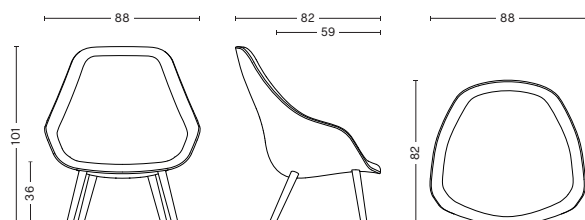

AAL 92

PRODUCT FACT SHEET

AAL 92

DESIGN BY HEE WELLING & HAY, 2012

The About A Lounge Chair has a compact body with shaped armrests combined with round wooden legs. In line with the rest of the series, the sculpted design has been kept simple, with nothing left to chance. It is available in a low-backed version with a more intimate expression or a high-backed version with an open, spacious composition. The high-backed About A Lounge Chair is designed to create a cohesive look with the matching About an Ottoman, but it also functions perfectly on its own. The wide choice of cushions, legs and upholsteries mean you can configure unique combinations that fit a variety of public and private contexts. Optional seat cushion mounted with velcro.

DIMENSIONS

WIDTH 88 CM | 34.65"
DEPTH 82 CM | 32.28"
HEIGHT 101 CM | 39.76"
SEAT HEIGHT 33 CM | 12.99"
SEAT DEPTH 59 CM | 23.23"

MATERIALS

SHELL

Soft moulded polyurethane foam with armrest.
Full upholstery.