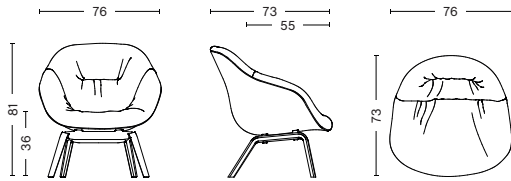

AAL 83 SOFT DUO

PRODUCT FACT SHEET

AAL 83 SOFT DUO

DESIGN BY HEE WELLING & HAY, 2020

The AAL 83 Soft Duo fuses the minimalist, more angular aesthetics of the moulded plywood frame with the softness and warmth of the quilted shell in contrasting materials. Retaining the same compact body, shaped armrests, and simple, sculpted design that characterise the rest of the lounge series, this design features a solid base with angled legs that slant slightly outwards for optimal stability. The base is available in different finishes and the quilted shell is offered with two different textiles or leathers to create a unique look that works equally well in corporate, public, or private contexts.

DIMENSIONS

WIDTH / 76 CM / 29.9"

DEPTH / 73 CM / 28.7"

HEIGHT / 81 CM / 31.9"

SEAT HEIGHT / 36 CM / 14.2"

SEAT DEPTH / 55 CM / 21.7"

MATERIALS

SHELL