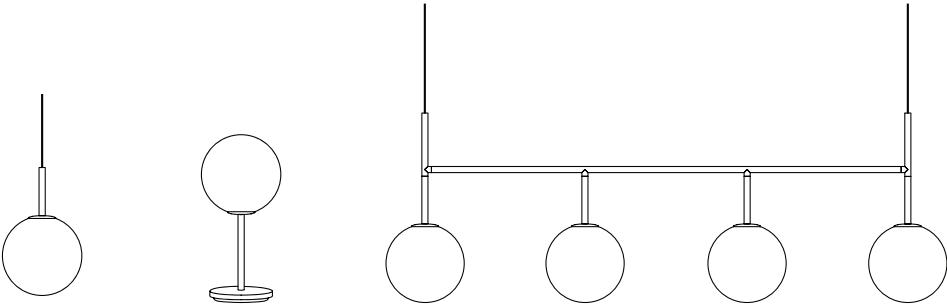

# TR Bulb

These instructions are provided for your safety. It is important that the instructions are read carefully and completely before assembling.

**This A/I cover below items:**

1 Piece TR Bulb, E27

1 Piece TR Table/Wall Lamp, Low, 2 m Textile cord w. dimmer, E27

1 Piece TR Pendant, High, 3 m Textile cord, E27

1 Piece TR Ceiling/Wall, E27

1 Piece Suspension Lamp, 4 x E27 – 5 m Textile cord

1 Piece TR Table Lamp, High, 2 m Textile cord w. dimmer, E27

**Technical details (TR Bulb):**