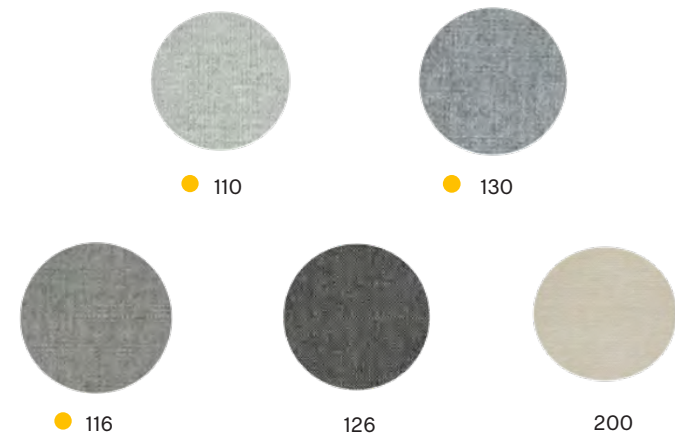

MATERIALS

Supplier HAY

Composition 35% Viscose, 26% Wool, 17% Polyamide, 15% Silk, 7% Linen

Width 140 cm / 55.12"

Price group 4

COLOURS

● LGG60

** Recommended for Retail.*

**Item marked with yellow dot is fast track fabric for Mags/Mags Soft/Hackney/Pandarine/Arbour/Quilton sofa.*

***Note: Due to variations in computer screens, we cannot guarantee that the colours shown here are truly representative of our products.*

Dapper Lounge Hallingdal 200

Hallingdal

MATERIALS

Supplier Kvadrat
Composition 70% New wool, 30% Viscose
Width 130 cm / 51.18"
Price group 4

COLOURS

*Item marked with yellow dot is fast track fabric for Mags/Mags Soft/Hackney/Pandarine/Arbour/Quilton sofa.