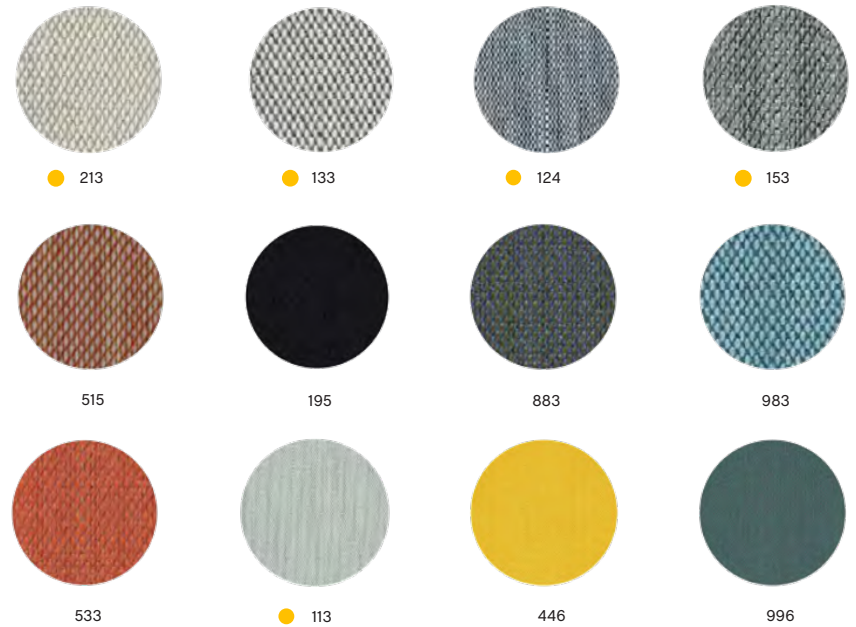

COLOURS

*Item marked with yellow dot is fast track fabric for Mags/Mags Soft/Hackney/Pandarine/Arbour/Quilton sofa.

**Note: Due to variations in computer screens, we cannot guarantee that the colours shown here are truly representative of our products.