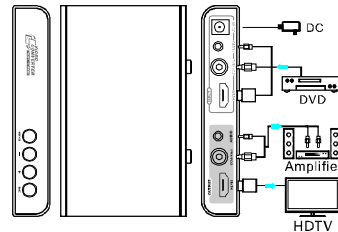

HDMI to HDMI Converter User Manual

Safety Notes:

- 1). In order to avoid fire, electricity shock or product damage, please keep the product away from rain, damp, any other liquid, and pressure.
- 2). Keep ventilation. Don't put the product in any enclosed cabinet during it is working, otherwise product damage or fire may be caused by high temperature.
- 3). Don't touch the power adapter with wet hands.
- 4). Turn off the power before plug in/output equipment
- 5). Working power is 5V/1A. Please check the power adapter parameters before you change it.
- 6). Please keep the user manual for future reference.

1. Box Content

2. Installation requirement

- 2.1 Video source with HDMI output
- 2.2 HDTV or projector with HDMI port

3. Installation steps

- 3.1 Connect the converter to HDMI port of video source with HDMI cable.
- 3.2 Connect the converter to the HDTV with HDMI cable, then power on the converter, and switch the TV to the corresponding HDMI channel.

- 3.3 Connect the converter to sound box with audio cable and coaxial cable.
- 3.4 Connect the converter to the amplifier with audio cable and coaxial cable.

4. Operation

- 4.1 Loop-switch the output resolution at 1080p@60Hz, 1080p@50Hz, 720p@60Hz, 720p@50Hz, 576p@50Hz, 480p@60Hz, 1680x1050@60Hz, 1440x900@60Hz, 1366x768@60Hz, 1280x1024@60Hz, 1024x768@60Hz, 800x600@60Hz, 640x480@60Hz.
- 4.2 Adjust the volume by "+" or "-" button. (Coaxial audio can't be adjusted).
- 4.3 Enter into the function option menu by "MENU" button.