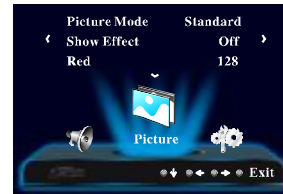

### 5.1 Menu option selection

5.1.1 Press "MENU" to open the main menu.

5.1.2 Press "+" "-" to select the option to adjust.

5.1.3 Press "ESC" to exit the menu.

### 5.2 Picture option

5.2.1 When "Picture" selected, press "MENU" to enter into picture parameters settings.

5.2.2 Press "+" "-" to adjust the value of parameters.

5.2.3 Press "ESC" to exit the menu.

Picture Mode: Standard/Mild/Vivid (Default: Standard)  
Show Effect: Off/TB Mirror/LR Mirror/Over Turn (Default: Off)  
Red: 0-255 (Default: 128) Adjust the red level  
Green: 0-255 (Default: 128) Adjust the green level  
Blue: 0-255 (Default: 128) Adjust the blue level