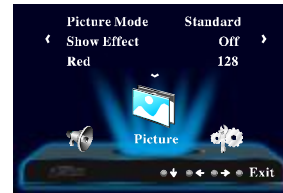

5. OSD Menu option

5.1 Menu option selection

5.1.1 Press "MENU" to open the main menu.

5.1.2 Press "+" "-" to select the option to adjust.

5.1.3 Press "ESC" to exit the menu.