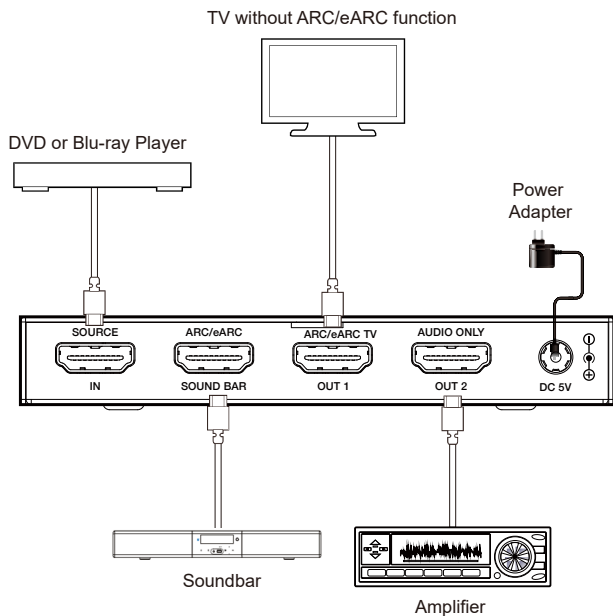

Operation Controls and Functions

Front Panel

No.	Name	Function Description
1.	POWER LED	When the device is powered on, the red LED will be on.
2.	HDMI IN LED	When the HDMI IN port connects to a signal source, the green LED will be on.
3.	HDMI OUT 1 LED	When the HDMI OUT 1 port connects to a display, the green LED will be on.
4.	HDMI OUT 2 LED	When the HDMI OUT 2 port connects to an amplifier or AVR, the green LED will be on.
5.	ARC/eARC LED	When the ARC/eARC function is enabled, the green LED will be on.
6.	ARC/eARC button	Press this button, and the ARC/eARC function will be enabled; Press it once again, and the function will be disabled.
7.	SERVICE	Firmware update port.

Operation Controls and Functions

Rear Panel

No.	Name	Function Description
8.	HDMI IN	HDMI signal input port, connects to a HDMI source device such as DVD or PS5 with the HDMI cable.
9.	SOUND BAR	ARC/eARC-capable audio signal output port, connects to a Soundbar with the HDMI cable.
10.	HDMI OUT 1	ARC/eARC-capable HDMI signal output port, connects to TV HDMI Input or ARC/eARC port.
11.	HDMI OUT 2	Dedicated audio signal output port, connects to an Amplifier or TV. When connecting to a TV set, it will output audio only with black screen.
12.	DC 5V	DC 5V Power input port.

Application Example

Situation 1:

Application Example

Situation 2:

HDMITM
HIGH-DEFINITION MULTIMEDIA INTERFACE

The terms HDMI and HDMI High-Definition Multimedia interface, and the HDMI Logo are trademarks or registered trademarks of HDMI Licensing LLC in the United States and other countries.