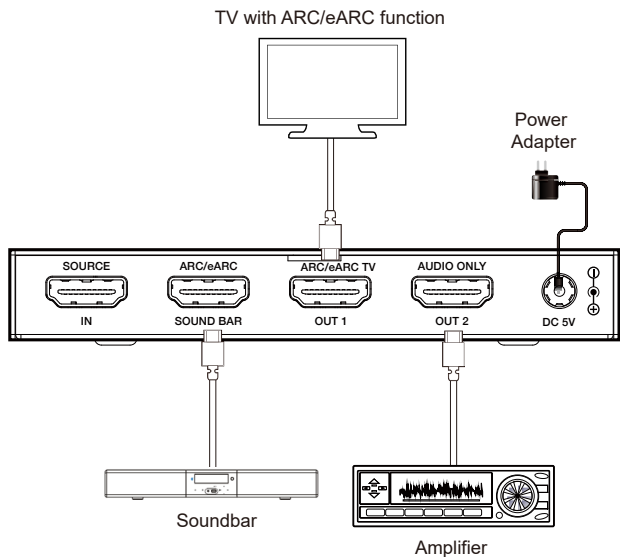

Operation Controls and Functions

Front Panel

No.	Name	Function Description
1.	POWER LED	When the device is powered on, the red LED will be on.
2.	HDMI IN LED	When the HDMI IN port connects to a signal source, the green LED will be on.
3.	HDMI OUT 1 LED	When the HDMI OUT 1 port connects to a display, the green LED will be on.
4.	HDMI OUT 2 LED	When the HDMI OUT 2 port connects to an amplifier or AVR, the green LED will be on.
5.	ARC/eARC LED	When the ARC/eARC function is enabled, the green LED will be on.
6.	ARC/eARC button	Press this button, and the ARC/eARC function will be enabled; Press it once again, and the function will be disabled.
7.	SERVICE	Firmware update port.

Operation Controls and Functions

Rear Panel

No.	Name	Function Description
8.	HDMI IN	HDMI signal input port, connects to a HDMI source device such as DVD or PS5 with the HDMI cable.
9.	SOUND BAR	ARC/eARC-capable audio signal output port, connects to a Soundbar with the HDMI cable.
10.	HDMI OUT 1	ARC/eARC-capable HDMI signal output port, connects to TV HDMI Input or ARC/eARC port.
11.	HDMI OUT 2	Dedicated audio signal output port, connects to an Amplifier or TV. When connecting to a TV set, it will output audio only with black screen.
12.	DC 5V	DC 5V Power input port.

Application Example

Situation 1:

Application Example

Situation 2:

HDMITM
HIGH-DEFINITION MULTIMEDIA INTERFACE

The terms HDMI and HDMI High-Definition Multimedia interface, and the HDMI Logo are trademarks or registered trademarks of HDMI Licensing LLC in the United States and other countries.