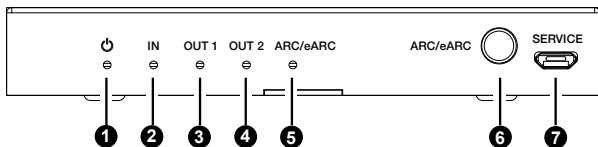

Package Contents

1.	4K HDMI ARC/eARC Audio Adapter	1 pcs
2.	5V/1A American Standard Power Adapter	1 pcs
3.	User Manual	1 pcs

Specifications

Technical	
HDMI Compliance	HDMI 2.0b
HDCP Compliance	HDCP 2.3
Video Bandwidth	18Gbps
Video Resolution	Up to 4K2K@60 with 24-bit RGB/YCbCr 4:4:4
Color Depth	8-bit,10-bit,12-bit
Color Space	RGB, YCbCr_4:4:4, YCbCr_4:2:2, YCbCr_4:2:0
Audio Formats	LPCM, Dolby Digital/Plus/EX, Dolby True HD, DTS, DTS-EX, DTS-96/24, DTS High Res, DTS-HD Master Audio, DSD
Connection	
Input	1 × HDMI IN [Type A, 19-pin female]
Output	1 × HDMI SOUND BAR [Type A, 19-pin female] 2 × HDMI OUT [Type A, 19-pin female]
Control	1 × SERVICE [Micro USB, Update port]
Mechanical	
Housing	Metal Enclosure
Silkscreen Color	Black
Dimensions	120mm (W) × 70mm (D) × 16mm (H)
Weight	210g
Operating Temperature	32 - 104°F / 0 - 40°C
Storage Temperature	-4 - 140°F / -20 - 60°C
Relative Humidity	20 - 90% RH (Non-condensing)
Power Consumption (Max)	2.28W (Max)
Power Supply	DC 5V/1A

Operation Controls and Functions

Front Panel

No.	Name	Function Description
1.	POWER LED	When the device is powered on, the red LED will be on.
2.	HDMI IN LED	When the HDMI IN port connects to a signal source, the green LED will be on.
3.	HDMI OUT 1 LED	When the HDMI OUT 1 port connects to a display, the green LED will be on.
4.	HDMI OUT 2 LED	When the HDMI OUT 2 port connects to an amplifier or AVR, the green LED will be on.
5.	ARC/eARC LED	When the ARC/eARC function is enabled, the green LED will be on.
6.	ARC/eARC button	Press this button, and the ARC/eARC function will be enabled; Press it once again, and the function will be disabled.
7.	SERVICE	Firmware update port.