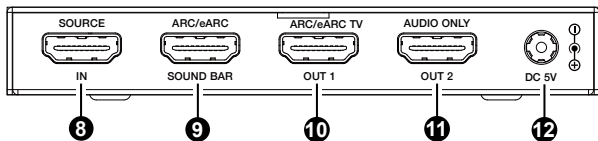

Operation Controls and Functions

Front Panel

No.	Name	Function Description
1.	POWER LED	When the device is powered on, the red LED will be on.
2.	HDMI IN LED	When the HDMI IN port connects to a signal source, the green LED will be on.
3.	HDMI OUT 1 LED	When the HDMI OUT 1 port connects to a display, the green LED will be on.
4.	HDMI OUT 2 LED	When the HDMI OUT 2 port connects to an amplifier or AVR, the green LED will be on.
5.	ARC/eARC LED	When the ARC/eARC function is enabled, the green LED will be on.
6.	ARC/eARC button	Press this button, and the ARC/eARC function will be enabled; Press it once again, and the function will be disabled.
7.	SERVICE	Firmware update port.

Operation Controls and Functions

Rear Panel

No.	Name	Function Description
8.	HDMI IN	HDMI signal input port, connects to a HDMI source device such as DVD or PS5 with the HDMI cable.
9.	SOUND BAR	ARC/eARC-capable audio signal output port, connects to a Soundbar with the HDMI cable.
10.	HDMI OUT 1	ARC/eARC-capable HDMI signal output port, connects to TV HDMI Input or ARC/eARC port.
11.	HDMI OUT 2	Dedicated audio signal output port, connects to an Amplifier or TV. When connecting to a TV set, it will output audio only with black screen.
12.	DC 5V	DC 5V Power input port.