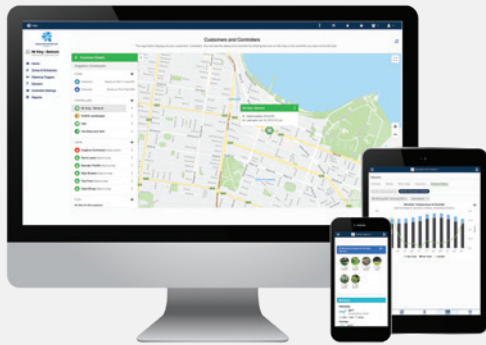

HYDRAWISE® SOFTWARE

Professional multi-site irrigation management provides unmatched contractor tools and water-saving features

KEY BENEFITS

Contractor Management Solution

Hydrawise software offers the ultimate irrigation and customer management solution — without having to visit the site!

Try Hydrawise software today, hardware-free at hydrawise.com.

The Most Complete Wi-Fi Irrigation Control System

For total design flexibility, Hydrawise software is compatible with a range of Hunter controllers.

Proven Water Saver with Predictive Watering®

Hydrawise automatically adjusts watering schedules based on local weather conditions so you don't have to manually adjust controllers on-site. You can also adjust watering or suspend irrigation for every controller on your account.