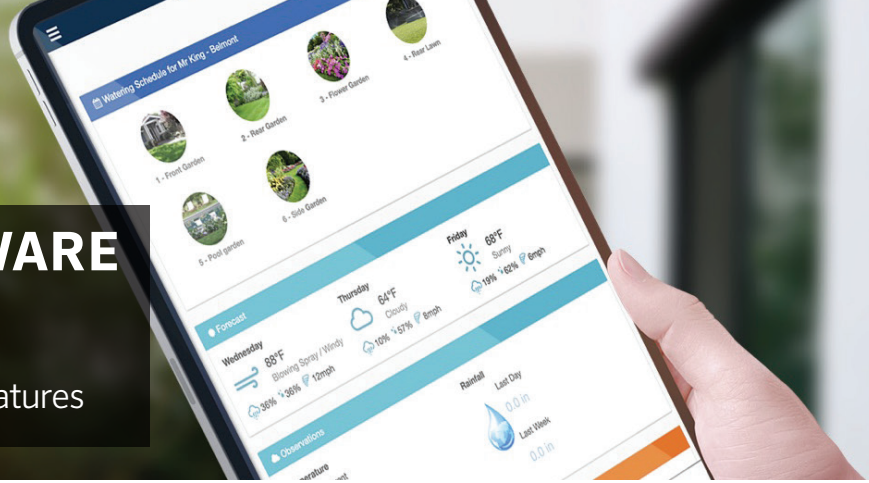

HYDRAWISE® SOFTWARE

Professional multi-site irrigation management provides unmatched contractor tools and water-saving features

KEY BENEFITS

Contractor Management Solution

Hydrawise software offers the ultimate irrigation and customer management solution — without having to visit the site!

Try Hydrawise software today, hardware-free at hydrawise.com.

The Most Complete Wi-Fi Irrigation Control System

For total design flexibility, Hydrawise software is compatible with a range of Hunter controllers.

Proven Water Saver with Predictive Watering®

Hydrawise automatically adjusts watering schedules based on local weather conditions so you don't have to manually adjust controllers on-site. You can also adjust watering or suspend irrigation for every controller on your account.

Hunter®

Hydrawise®

IN THE FIELD

- Challenge:** Your customer just called and there is a big puddle in their yard and they want you to immediately drive to the site to diagnose the problem.

Solution: With flow monitoring, Hydrawise detects the leak immediately, shuts off the zone, and sends an alert to your phone letting you know where the leak occurred so you can proactively schedule a maintenance appointment.
- Challenge:** Your customer is upset about some dead plants. They noticed that irrigation is not working in that area and want you to pay for a replant.