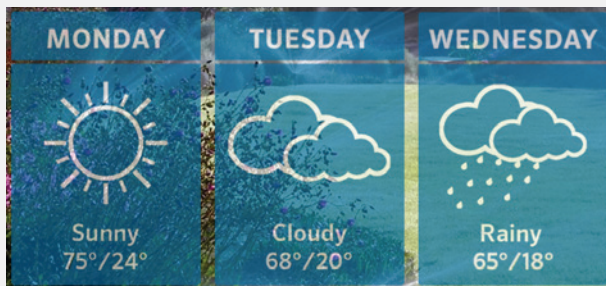

Proven Water Saver with Predictive Watering®

Hydrawise automatically adjusts watering schedules based on local weather conditions so you don't have to manually adjust controllers on-site. You can also adjust watering or suspend irrigation for every controller on your account.