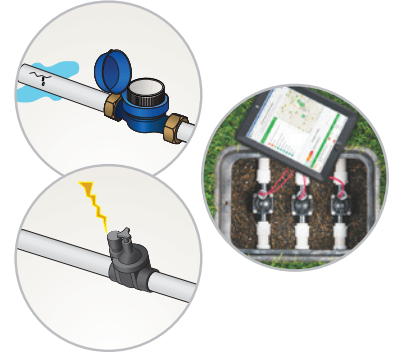

Build a Stronger Business

Thanks to Hydrawise alerts, you can deliver top-level service to every customer by fixing broken pipes or faulty solenoids before costly landscape damage occurs.

<https://hydrawise.com>

Hunter®

Hydrawise®

IN THE FIELD

- Challenge:** Your customer just called and there is a big puddle in their yard and they want you to immediately drive to the site to diagnose the problem.

Solution: With flow monitoring, Hydrawise detects the leak immediately, shuts off the zone, and sends an alert to your phone letting you know where the leak occurred so you can proactively schedule a maintenance appointment.
- Challenge:** Your customer is upset about some dead plants. They noticed that irrigation is not working in that area and want you to pay for a replant.

Solution: With Hydrawise, you receive an instant alert when valves fail. This means you can quickly fix the problem before any plants are lost.

IN THE DESIGN OFFICE

- Save hundreds of hours of travel and labor on controller adjustments during unexpected weather events with total remote access.
- You never have to worry about low-balling bids. Hydrawise keeps you well ahead of competitors by giving you the tools you need to provide excellent customer service at all times.