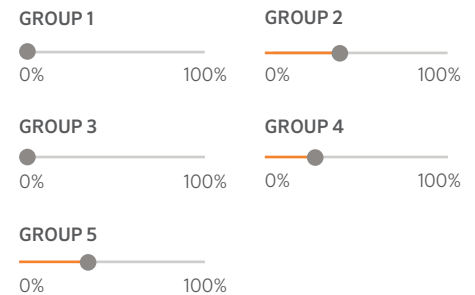

Sunset

9 p.m.

Midnight

Color Your World

Using state-of-the-art LED technology, Luxor lets you create perfect scenes with a spectrum of 30,000 beautiful colors.

Adjust color temperatures to match vegetation and architecture to offer distinctive landscape looks throughout the year.