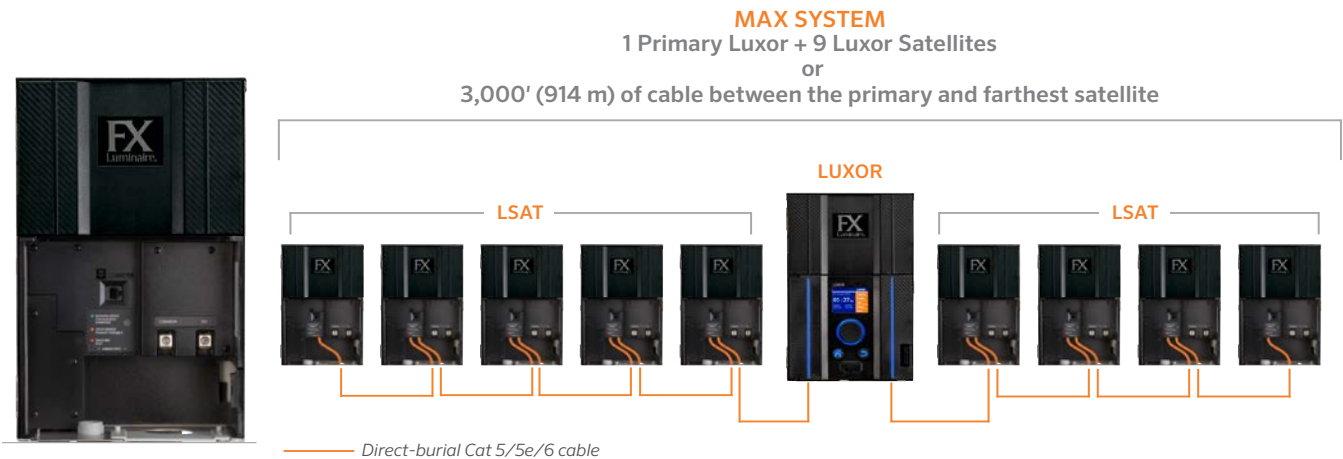

LUXOR ACCESSORIES

Luxor Plays Well with Others

ZD MR-16 LAMPS

The ZD MR-16 is a convenient drop-in LED replacement lamp that converts incandescent fixtures to energy-efficient LED fixtures. When connected to a Luxor controller, the ZD MR-16 adds zoning, dimming, and Wi-Fi control capabilities to any brand of low-voltage lighting fixture.