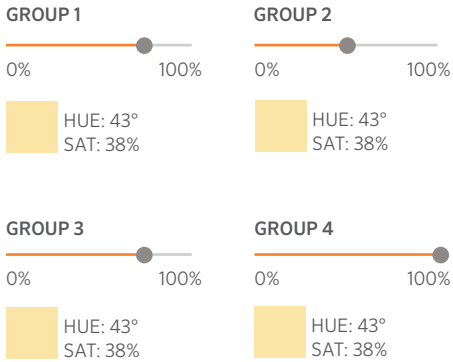

Color Your World

Using state-of-the-art LED technology, Luxor lets you create perfect scenes with a spectrum of 30,000 beautiful colors.

Adjust color temperatures to match vegetation and architecture to offer distinctive landscape looks throughout the year.

Living in the Dark?

Don't be stuck in the dark ages! An outdoor lighting system will expand your nighttime living space, enhance safety and security, and add instant curb appeal to your home.

Warming Up

Match Maker