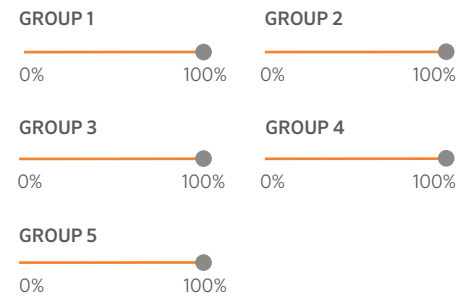

Sunset

9 p.m.

Midnight

Color Your World

Using state-of-the-art LED technology, Luxor lets you create perfect scenes with a spectrum of 30,000 beautiful colors.

Adjust color temperatures to match vegetation and architecture to offer distinctive landscape looks throughout the year.