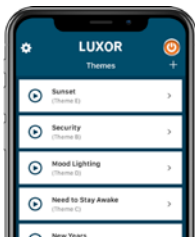

Sunset

9 p.m.

Midnight

Color Your World

Using state-of-the-art LED technology, Luxor lets you create perfect scenes with a spectrum of 30,000 beautiful colors.

Adjust color temperatures to match vegetation and architecture to offer distinctive landscape looks throughout the year.

Match Maker

Total Wireless Control

The Luxor app provides ultimate flexibility and convenience for remote lighting management.

With the app, you can adjust fixture intensity and color, create unique themes, and fine-tune your color palette for special occasions — right from the palm of your hand!

Programming

Create custom lighting schedules for everyday living, holidays, and celebrations.

Color Creation

Create up to 30,000 colors using the latest RGBW LED technology.

Groups

Adjust intensity and colors of individual or groups of fixtures to fine-tune your lighting design.