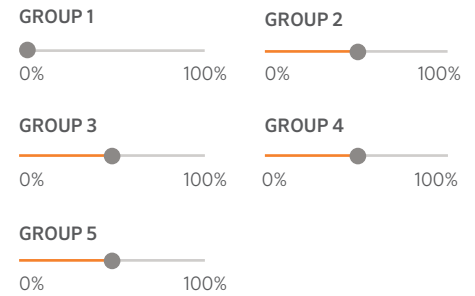

Sunset

9 p.m.

Midnight

Color Your World

Using state-of-the-art LED technology, Luxor lets you create perfect scenes with a spectrum of 30,000 beautiful colors.

Adjust color temperatures to match vegetation and architecture to offer distinctive landscape looks throughout the year.