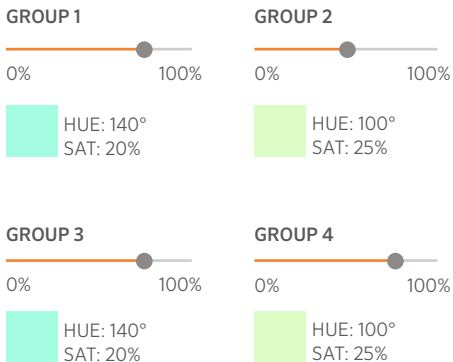

Match Maker

Total Wireless Control

The Luxor app provides ultimate flexibility and convenience for remote lighting management.

With the app, you can adjust fixture intensity and color, create unique themes, and fine-tune your color palette for special occasions — right from the palm of your hand!