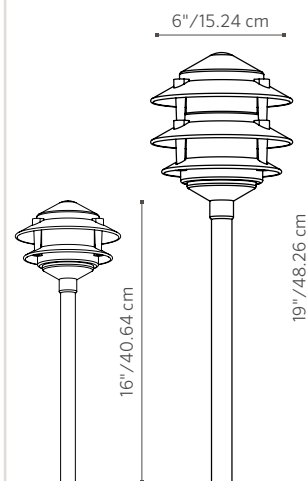

The three-tiered DS is a classic style that can blend with both contemporary and traditional landscapes. The DS is constructed from die-cast aluminum alloy with a military grade finish and polyester powder coat.

DS: Path Light

FACTORY INSTALLED OPTIONS: Order 1 + 2 + 3 + 4 + 5

Step	Description	Code
1	FIXTURE	DS
2	LAMP	10, 15 (10,000 Hr Xenon), 20 (5,000 Hr Xenon), 10H, 20H (2,000 Hr Xenon)
3	TIER OPTION	2T (2 Tiers) - 3 Tier comes standard and does not need designation
4	RISER OPTIONS	8R, 12R, 18R
5	FINISH	WG, FW, AL, BZ, DG, WI, VF, SB, FB

EXAMPLE: DS-15-2T-12R-SB = DS - 15W Xenon Lamp - 2 Tier - 12" Riser - Sedona Brown Finish

FIELD INSTALLED OPTIONS: Order Individually

Mounts				
Long Slot Spike (250015840000) 2.5" x 10" Included ▶		Super Slot Spike (753900) 2" x 10"	Super J-Box XX**	Post Mount XX**
Super Slot Spike (753900) 2" x 10"				
SuperJ-Box (SJ-XX**) 2.5" x 12"				
Post Mount (PM-XX**) 2.5" x 13"				

The DS includes choice of lamp, two or three tiers, riser size, finish, and a Long Slot Spike.

** Denotes finish code

PHOTOMETRICS:

Spacing for minimum footcandle illumination on level ground.	Circular light pattern	Footcandles:		
<p>Note: 1fc for commercial projects .3fc for residential projects</p>	14'	DISTANCE	DS-10	DS-20
	12'	2'	1.0	2.2
	10'	4'	.24	.58
	8'	6'	.10	.12
	6'	8'	.03	.05
	4'	10'	.01	.03
	2'	12'	0	.01
		14'	0	0