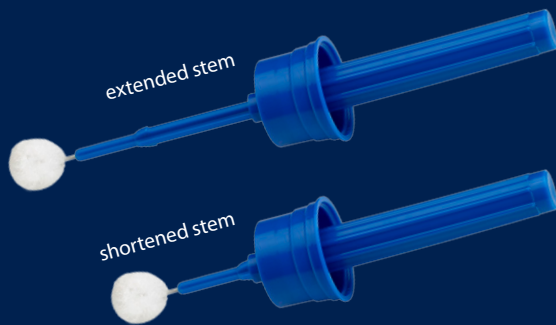

NEW FROM THE INNOVATORS AT WELD-ON®

SuperDauber™

Our newly engineered dauber:

- Fully adjustable, telescopic stem to fit quart, pint and 1/2 pint cans
- Easy grip, ribbed handle allows better dauber control
- Shed-resistant dauber material for smooth, full application of cement or primer

Weld-On's "SUPER" applicator series includes the SuperDauber™ for pipe diameters < 3" and SuperSwab® for larger pipe diameters.

PART NO.	DESCRIPTION	UNITS/ CASE
10832	SuperDauber 75 - 3/4" dauber for pipe diameter: • 3/4" - 1 1/2" CTS pipe • 1/2" - 1 1/2" Sch. 40 and Sch. 80 IPS pipe	50
10833	SuperDauber 150 - 1 1/2" dauber for pipe diameter: • 1 1/2" - 2" CTS pipe • 1 1/2" - 3" Sch. 40 and Sch. 80 IPS pipe	50