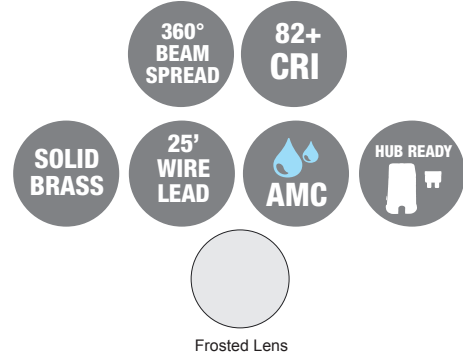

UNIQUE

LIGHTING SYSTEMS®

Voyager 5 & 8

Step Light
Odyssey Series

PRODUCT SPECIFICATIONS

PROJECT:	
MODEL #:	
LAMP(S):	
NOTES:	

Available Faceplate Options

All available as pre-lamped