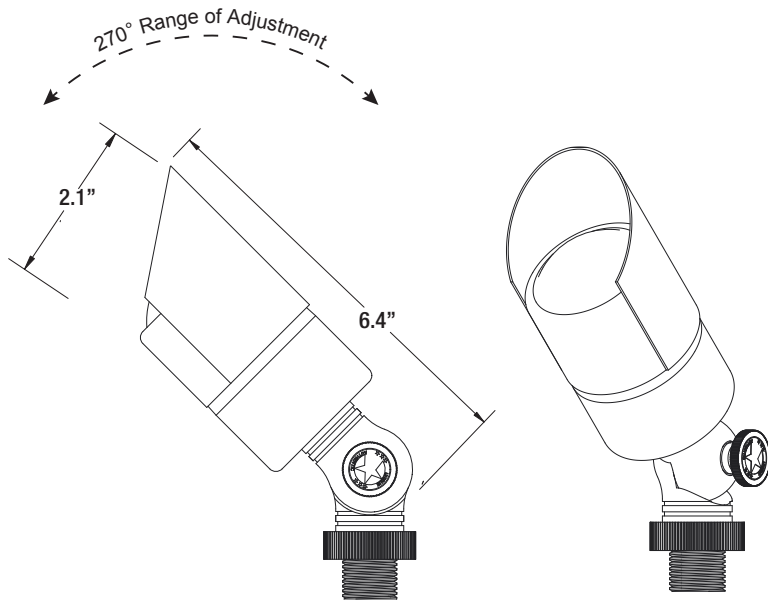

### Specifications:

- Solid cast brass construction
- Machined brass thumb screw
- Specification grade, beryllium copper socket
- Premium grade direct burial cable
- 8W max. LED lamp / 35W max. halogen
- Large Stabilizer mounting stake included
- Weathered brass finish standard
- 15 year warranty