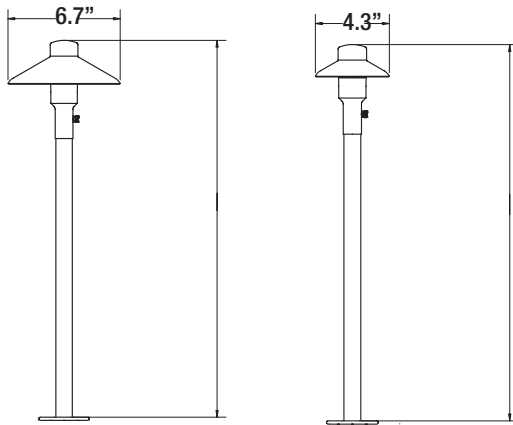

### PRODUCT SPECIFICATIONS

PROJECT:	
MODEL #:	
LAMP(S):	
NOTES:	

M7= (Std.) 21" Overall height  
M712= 15" Overall height  
M724= 27" Overall height  
M736= 39" Overall height  
M748= 51" Overall height

M4= (Std.) 20.5" Overall height  
M412= 14.5" Overall height  
M424= 26.45" Overall height  
M436= 38.5" Overall height  
M448= 50.5" Overall height