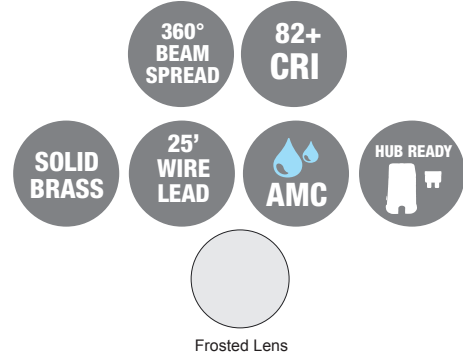

### PRODUCT SPECIFICATIONS

PROJECT:	
MODEL #:	
LAMP(S):	
NOTES:	

M7= (Std.) 21" Overall height  
M712= 15" Overall height  
M724= 27" Overall height  
M736= 39" Overall height  
M748= 51" Overall height