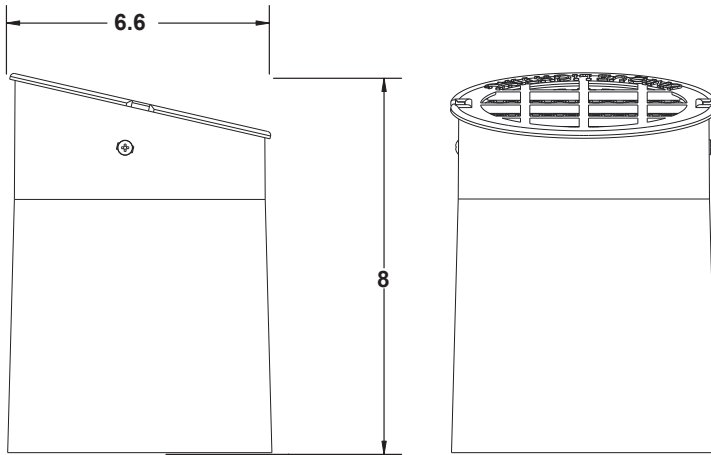

UNIQUE

LIGHTING SYSTEMS®

F100
Well Light
F100 Series

PRODUCT SPECIFICATIONS

PROJECT:	
MODEL #:	
LAMP(S):	
NOTES:	

Specifications:

- Impact resistant resin housing
- Resin debris guard with hex louver
- High temperature rubber lamp retainer
- PAR36 screw terminal lamp connection
- Premium grade direct burial cable
- 13W max. LED lamp / 50W max. halogen
- 5 year warranty