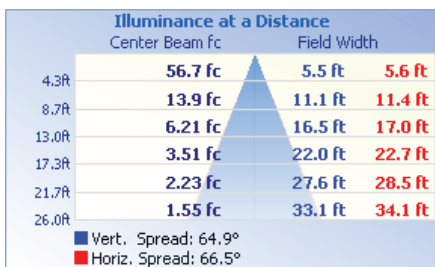

### Light Distribution Cones

**LED-13W-CPFL27K**

**LED-13W-CPFL30K**

**NOTE:** Light cones are depicted without supplied lenses. Maximum wattage shown, for all other wattage options please refer to [uniquelighting.com/beamspreads](http://uniquelighting.com/beamspreads).