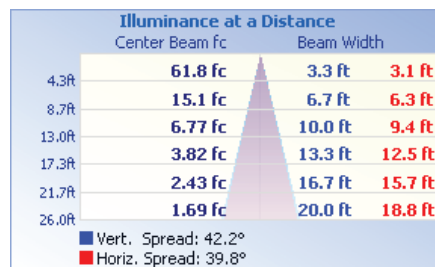

### Light Distribution Cones

**LED-13W-CPFL27K**

**LED-13W-CPFL30K**

**NOTE:** Light cones are depicted without supplied lenses. Maximum wattage shown, for all other wattage options please refer to [uniquelighting.com/beamspreads](http://uniquelighting.com/beamspreads).