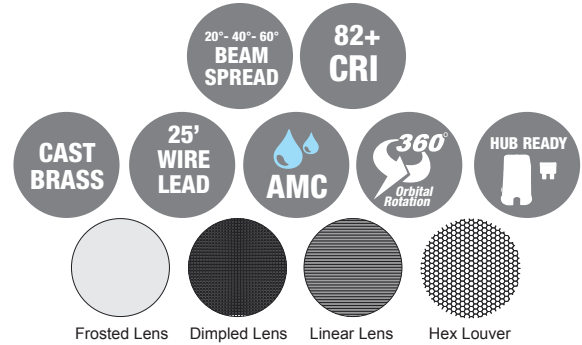

### Specifications:

- Solid cast brass construction
- Machined brass thumb screw
- Silicone gasket seal
- Specification grade, beryllium copper socket
- Premium grade direct burial cable
- AMC - Anti-Moisture Connections
- 8W max. LED lamp / 50W max. halogen
- Slotted composite stake with brass threaded insert included
- Weathered brass finish standard
- Limited lifetime warranty

## Light Distribution Cones:

### LED-8W-CM6FL27K

	Illuminance at a Distance		
	Center Beam fc	Beam Width	
4.3R	81.8 fc	3.0 ft	3.1 ft
8.7R	20.0 fc	6.2 ft	6.2 ft
13.0R	8.95 fc	9.2 ft	9.2 ft
17.3R	5.06 fc	12.3 ft	12.3 ft
21.7R	3.21 fc	15.4 ft	15.4 ft
26.0R	2.24 fc	18.4 ft	18.4 ft

### LED-8W-CM6FL30K

	Illuminance at a Distance		
	Center Beam fc	Beam Width	
4.3ft	86.1 fc	3.0 ft	3.0 ft
8.7ft	21.0 fc	6.1 ft	6.0 ft
13.0ft	9.42 fc	9.1 ft	9.0 ft
17.3ft	5.32 fc	12.1 ft	12.0 ft
21.7ft	3.38 fc	15.2 ft	15.0 ft
26.0ft	2.35 fc	18.2 ft	18.0 ft