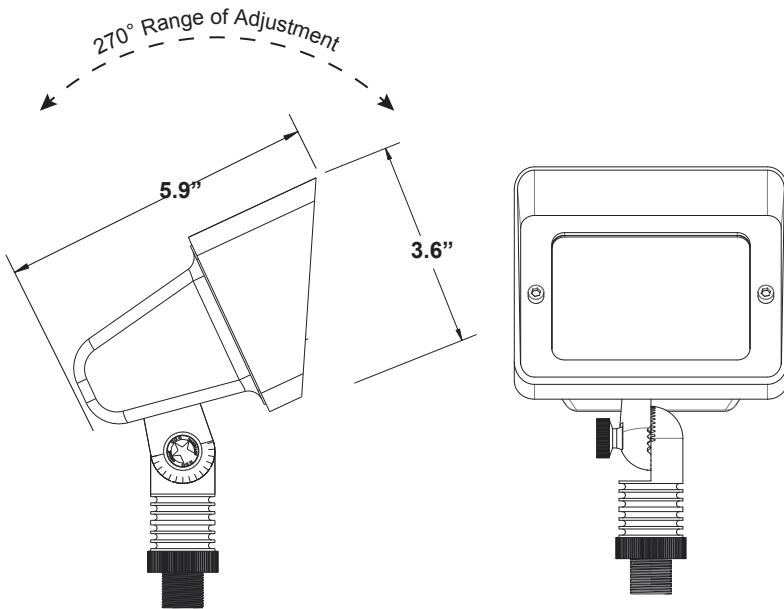

### Specifications:

- Solid cast brass construction
- Machined brass thumb screw
- Silicone gasket seal
- Specification grade, beryllium copper socket
- Premium grade direct burial cable
- AMC - Anti-Moisture Connections
- 8W max. LED lamp / 50W max. halogen
- Slotted composite stake with brass threaded insert included
- Weathered brass finish standard
- Limited lifetime warranty