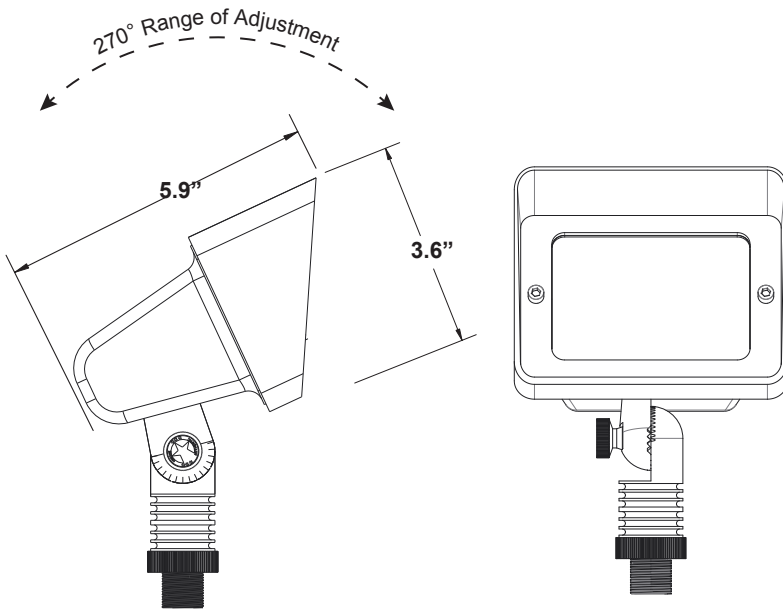

PRODUCT SPECIFICATIONS

PROJECT:	
MODEL #:	
LAMP(S):	
NOTES:	

Specifications:

- Solid cast brass construction
- Machined brass thumb screw
- Silicone gasket seal
- Specification grade, beryllium copper socket
- Premium grade direct burial cable
- AMC - Anti-Moisture Connections
- 8W max. LED lamp / 50W max. halogen
- Large Gravity mounting stake included
- Weathered brass finish standard
- Limited lifetime warranty

Light Distribution Cones:

LED-8W-CM6FL27K

	Illuminance at a Distance		
	Center Beam fc	Beam Width	
4.3ft	81.8 fc	3.0 ft	3.1 ft
8.7ft	20.0 fc	6.2 ft	6.2 ft
13.0ft	8.95 fc	9.2 ft	9.2 ft
17.3ft	5.06 fc	12.3 ft	12.3 ft
21.7ft	3.21 fc	15.4 ft	15.4 ft
26.0ft	2.24 fc	18.4 ft	18.4 ft

■ Vert. Spread: 39.0°
■ Horiz. Spread: 39.1°

LED-8W-CM6FL30K

	Illuminance at a Distance		
	Center Beam fc	Beam Width	
4.3ft	86.1 fc	3.0 ft	3.0 ft
8.7ft	21.0 fc	6.1 ft	6.0 ft
13.0ft	9.42 fc	9.1 ft	9.0 ft
17.3ft	5.32 fc	12.1 ft	12.0 ft
21.7ft	3.38 fc	15.2 ft	15.0 ft
26.0ft	2.35 fc	18.2 ft	18.0 ft