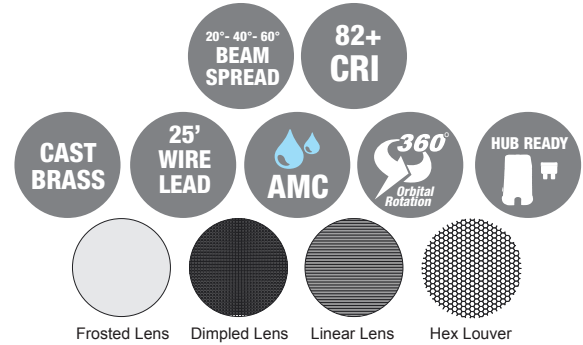

PRODUCT SPECIFICATIONS

PROJECT:	
MODEL #:	
LAMP(S):	
NOTES:	

Specifications:

- Solid cast brass construction
- Machined brass thumb screw
- Silicone gasket seal
- Specification grade, beryllium copper socket
- Premium grade direct burial cable
- AMC - Anti-Moisture Connections
- 8W max. LED lamp / 50W max. halogen
- Large Gravity mounting stake included
- Weathered brass finish standard
- Limited lifetime warranty

Light Distribution Cones:

LED-8W-CM6FL27K

	Illuminance at a Distance		
	Center Beam fc	Beam Width	
4.3ft	81.8 fc	3.0 ft	3.1 ft
8.7ft	20.0 fc	6.2 ft	6.2 ft
13.0ft	8.95 fc	9.2 ft	9.2 ft
17.3ft	5.06 fc	12.3 ft	12.3 ft
21.7ft	3.21 fc	15.4 ft	15.4 ft
26.0ft	2.24 fc	18.4 ft	18.4 ft

■ Vert. Spread: 39.0°
■ Horiz. Spread: 39.1°

LED-8W-CM6FL30K

	Illuminance at a Distance		
	Center Beam fc	Beam Width	
4.3ft	86.1 fc	3.0 ft	3.0 ft
8.7ft	21.0 fc	6.1 ft	6.0 ft
13.0ft	9.42 fc	9.1 ft	9.0 ft
17.3ft	5.32 fc	12.1 ft	12.0 ft
21.7ft	3.38 fc	15.2 ft	15.0 ft
26.0ft	2.35 fc	18.2 ft	18.0 ft

■ Vert. Spread: 38.5°
■ Horiz. Spread: 38.2°

NOTE: Light cones are depicted without supplied lenses. Maximum wattage shown, for all other wattage options please refer to uniquelighting.com/beamspreads.