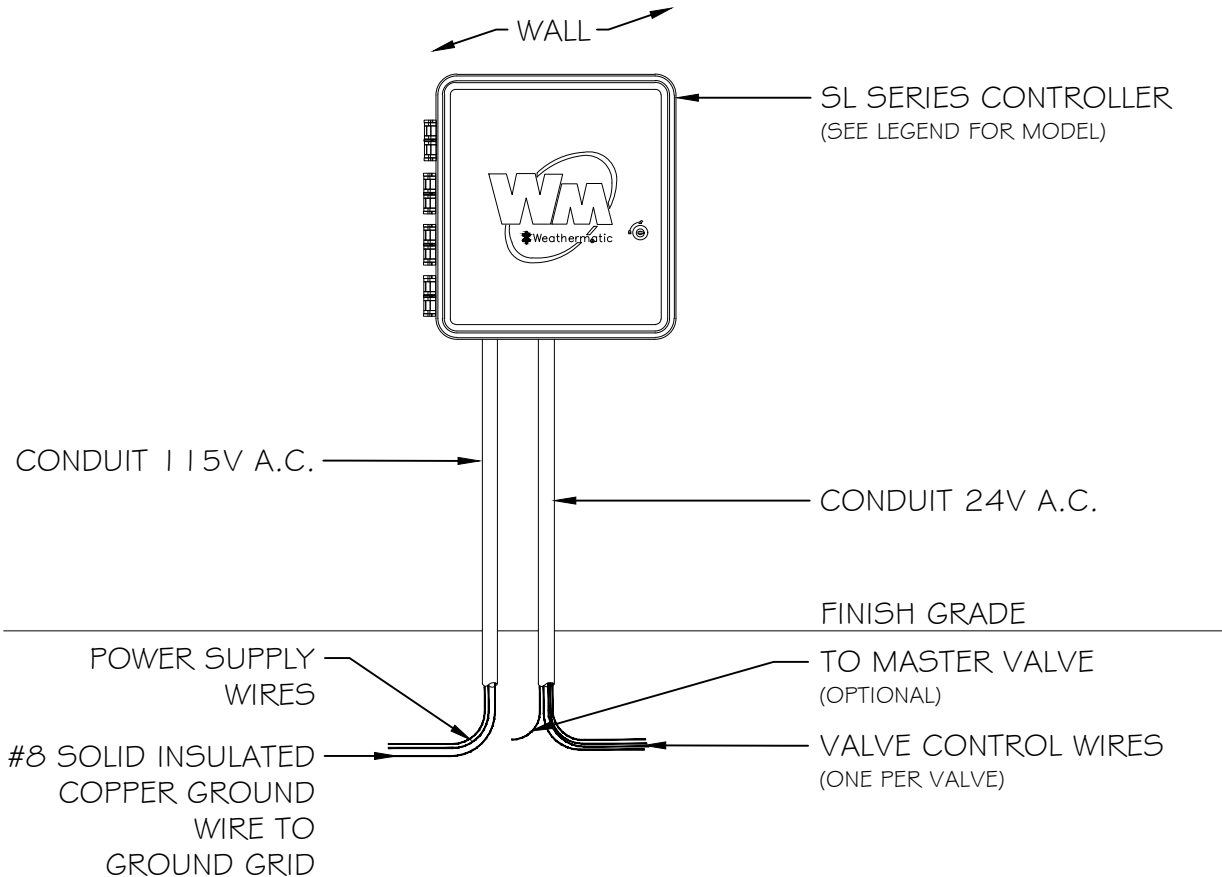

SLW WEATHER STATION
(SEE LEGEND FOR MODEL)
SYNCHRONIZE TO WEATHER
STATION HUB IN CONTROLLER

00

SmartLine Controller with SLW

NTS

DETAIL-FILE