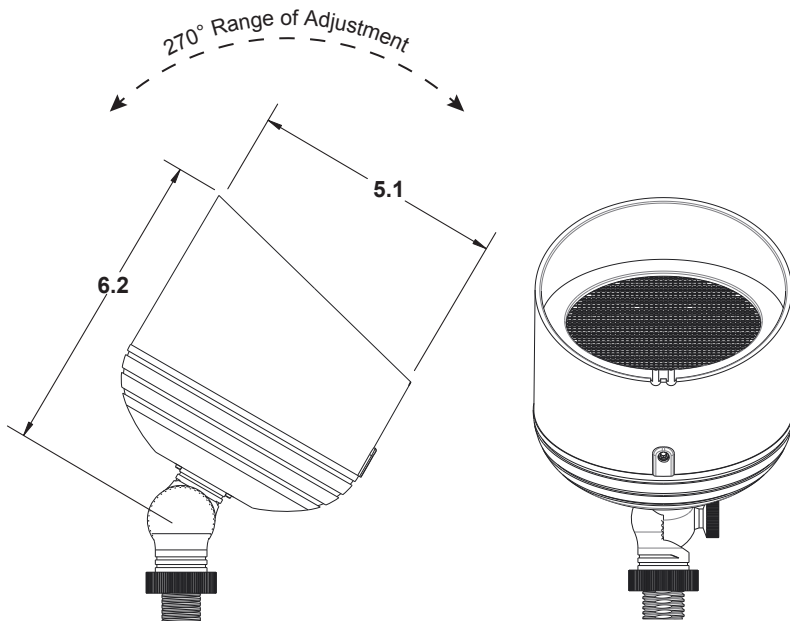

UNIQUE LIGHTING SYSTEMS®

PRODUCT SPECIFICATIONS

PROJECT:	
MODEL #:	
LAMP(S):	
NOTES:	

Specifications:

- Solid cast brass construction
- Machined brass thumb screw
- High temperature LED *FLEX-FIT™* lamp retainer
- PAR36 screw terminal lamp connection
- Premium grade direct burial cable
- Complete lens set included
- 13W max. LED lamp / 50W max. halogen
- Slotted composite stake with brass threaded insert included
- Weathered brass finish standard
- Limited lifetime warranty

Light Distribution Cones:

LED-13W-CPFL27K

	Illuminance at a Distance			
	Center Beam fc	Beam Width		
4.3ft	47.9 fc	3.1 ft	3.1 ft	
8.7ft	11.7 fc	6.3 ft	6.2 ft	
13.0ft	5.24 fc	9.4 ft	9.2 ft	
17.3ft	2.96 fc	12.5 ft	12.3 ft	
21.7ft	1.88 fc	15.6 ft	15.4 ft	
26.0ft	1.31 fc	18.7 ft	18.5 ft	

■ Vert. Spread: 39.6°
■ Horiz. Spread: 39.1°

LED-13W-CPFL30K

	Illuminance at a Distance			
	Center Beam fc	Beam Width		
4.3ft	41.3 fc	3.5 ft	3.5 ft	
8.7ft	10.1 fc	7.0 ft	7.0 ft	
13.0ft	4.51 fc	10.5 ft	10.4 ft	
17.3ft	2.55 fc	14.0 ft	13.9 ft	
21.7ft	1.62 fc	17.5 ft	17.4 ft	
26.0ft	1.13 fc	21.0 ft	20.9 ft	