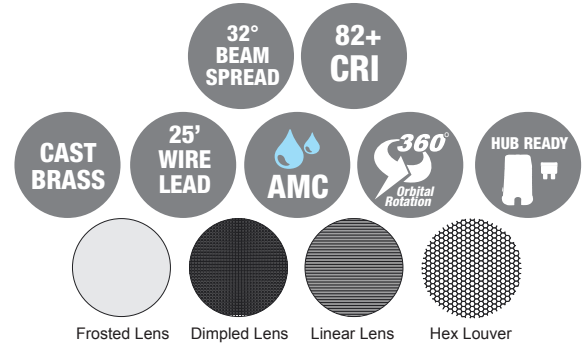

UNIQUE LIGHTING SYSTEMS®

PRODUCT SPECIFICATIONS

PROJECT:	
MODEL #:	
LAMP(S):	
NOTES:	

Specifications:

- Solid cast brass construction
- Machined brass thumb screw
- High temperature LED *FLEX-FIT™* lamp retainer
- PAR36 screw terminal lamp connection
- Premium grade direct burial cable
- Complete lens set included
- 13W max. LED lamp / 50W max. halogen
- Slotted composite stake with brass threaded insert included
- Weathered brass finish standard
- Limited lifetime warranty

Light Distribution Cones:

LED-13W-CPFL27K

	Illuminance at a Distance			
	Center Beam fc	Beam Width		
4.3ft	47.9 fc	3.1 ft	3.1 ft	
8.7ft	11.7 fc	6.3 ft	6.2 ft	
13.0ft	5.24 fc	9.4 ft	9.2 ft	
17.3ft	2.96 fc	12.5 ft	12.3 ft	
21.7ft	1.88 fc	15.6 ft	15.4 ft	
26.0ft	1.31 fc	18.7 ft	18.5 ft	

■ Vert. Spread: 39.6°
■ Horiz. Spread: 39.1°

LED-13W-CPFL30K

	Illuminance at a Distance			
	Center Beam fc	Beam Width		
4.3ft	41.3 fc	3.5 ft	3.5 ft	
8.7ft	10.1 fc	7.0 ft	7.0 ft	
13.0ft	4.51 fc	10.5 ft	10.4 ft	
17.3ft	2.55 fc	14.0 ft	13.9 ft	
21.7ft	1.62 fc	17.5 ft	17.4 ft	
26.0ft	1.13 fc	21.0 ft	20.9 ft	